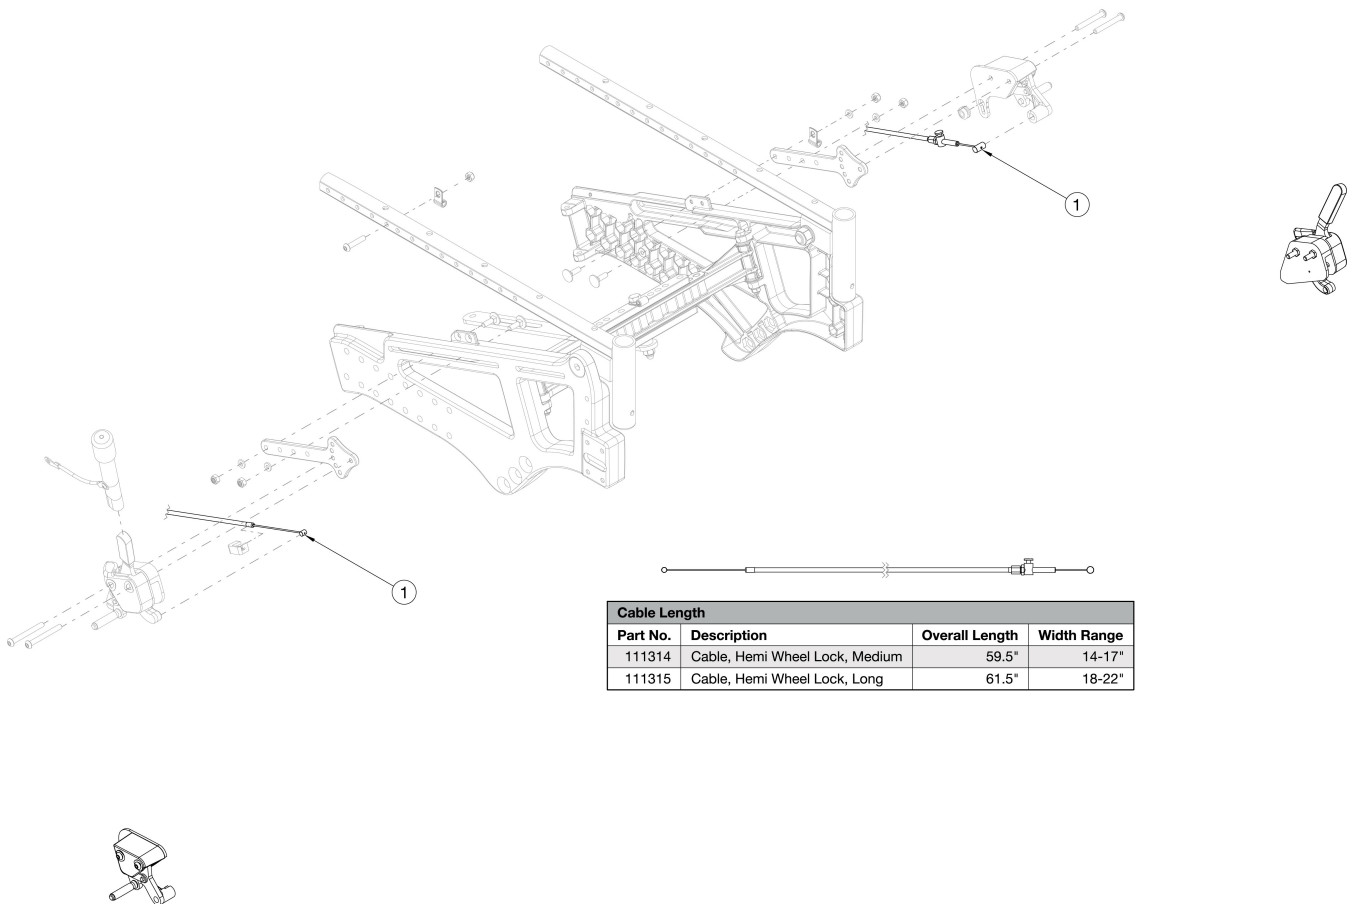

# Liberty Hemi Wheel Lock - Growth

Cable Length			
Part No.	Description	Overall Length	Width Range
111314	Cable, Hemi Wheel Lock, Medium	59.5"	14-17"
111315	Cable, Hemi Wheel Lock, Long	61.5"	18-22"

Did your width change? If yes, evaluate if a different size cable is necessary.

<b>Item Number</b>	<b>Part Number</b>	<b>Description</b>	<b>Quantity</b>
1a	111314	Hemi Wheel Lock Cable, Medium <i>Used with Seat Widths 14-17"</i>	1
1b	111315	Hemi Wheel Lock Cable, Long <i>Used with Seat Widths 18-22"</i>	1