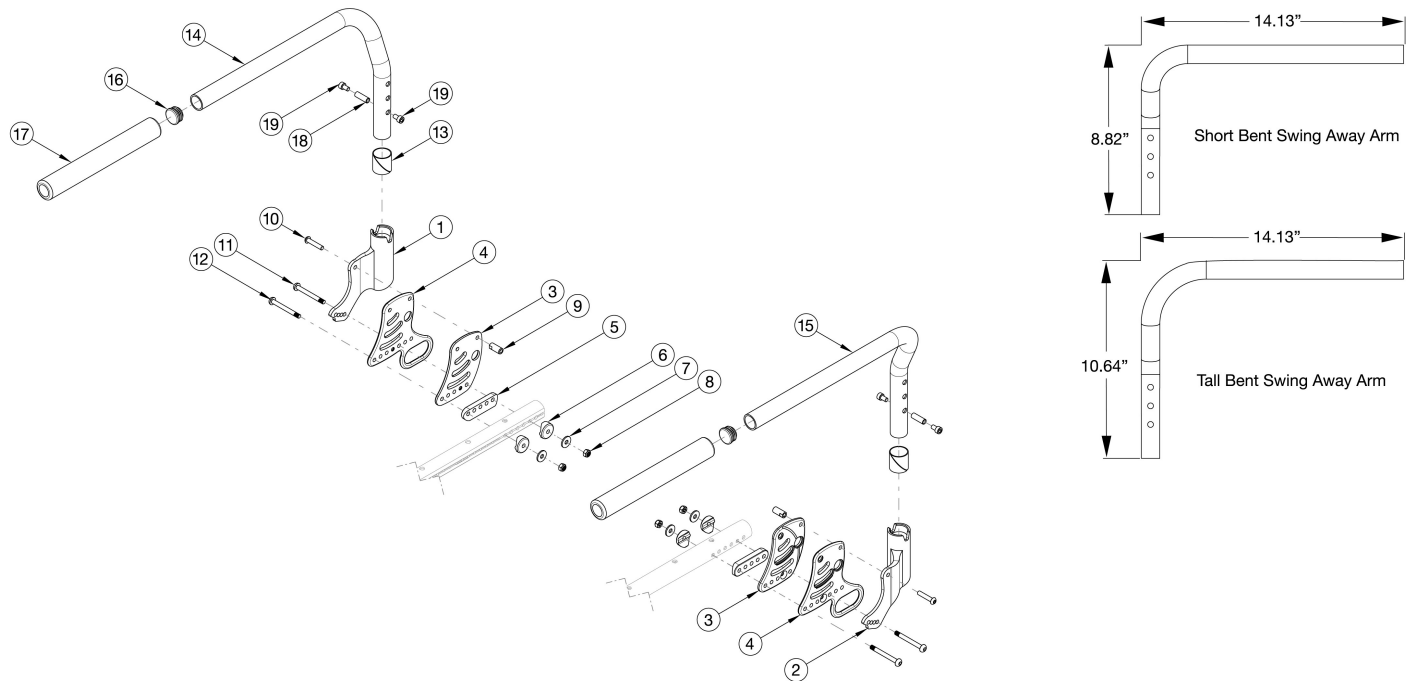

Ethos Swing Away Armrest

Effective 10/17/2022 If retrofitting, Receivers are needed.

Item Number	Part Number	Description	Quantity
1, 6 - 8, 10 - 11, 13, 14a, 16 - 19	116901	Short Swing Away Arm with Receiver Assembly Right, Ethos	1
2, 6 - 8, 10 - 11, 13, 15a, 16 - 19	116902	Short Swing Away Arm with Receiver Assembly Left, Ethos	1
1 - 2, 6 - 8, 10 - 11, 13, 14a, 15a, 16 - 19	116903	Short Swing Away Arm with Receiver Assembly PAIR, Ethos	1
1, 6 - 8, 10 - 11, 13, 14b, 16 - 19	116904	Tall Swing Away Arm with Receiver Assembly Right, Ethos	1
2, 6 - 8, 10 - 11, 13, 15b, 16 - 19	116905	Tall Swing Away Arm with Receiver Assembly Left, Ethos	1
1 - 2, 6 - 8, 10 - 11, 13, 14b, 15a, 16 - 19	116906	Tall Swing Away Arm with Receiver Assembly PAIR, Ethos	1
1, 6 - 8, 10 - 11, 13	116907	Swing Away Arm Receiver Assembly Right, Ethos	1
2, 6 - 8, 10 - 11, 13	116908	Swing Away Arm Receiver Assembly Left, Ethos	1
14a, 16 - 19	108166	Short Swing Away Arm Right, Ethos / Rogue	1
15a, 16 - 19	108167	Short Swing Away Arm Left, Ethos / Rogue	1

Item Number	Part Number	Description	Quantity
14a, 15a, 16 - 19	108168	Short Swing Away Arm PAIR, Ethos / Rogue	1
14b, 16 - 19	108169	Tall Swing Away Arm Right, Ethos / Rogue	1
15b, 16 - 19	108170	Tall Swing Away Arm Left, Ethos / Rogue	1
14b, 15b, 16 - 19	108171	Tall Swing Away Arm PAIR, Ethos / Rogue	1
1, 13	117132	Swing Away Arm Receiver w/ Nyliner, Right	1
2, 13	117133	Swing Away Arm Receiver w/ Nyliner, Left	1
4a	115552	Back Plate, Transit, Right, Black	2
4b	115553	Back Plate, Transit, Left, Black	2
5	003848	Back Bracket Saddle 1 1/8"	2
6	003849	Saddle For Dimple 1 1/8"	4
7	101853	M6 Washer Blk Zn	4
8	100658	M6 Nylock Nut Blk Zn	4
9	115546	Strike, Ø.364	2
10	115574	M6 x 30 BHCS, CLS 10.9, NYL, BLZ	2
11	003232	M6 x 55 BHCS Blk Zc	2
12	003846	M6 x 50 BHCS, Custom, Blk Zc	2
13	103517	Nyliner 1" ID x 1.094" OD x 1.125" Long	2
16	100804	Tube End Plug 1"	2
18	000065	M6 x 23.68 Threaded Barrel	2
19	110061	M6 x 10 Stainless Steel Armrest Screw with Patch	4