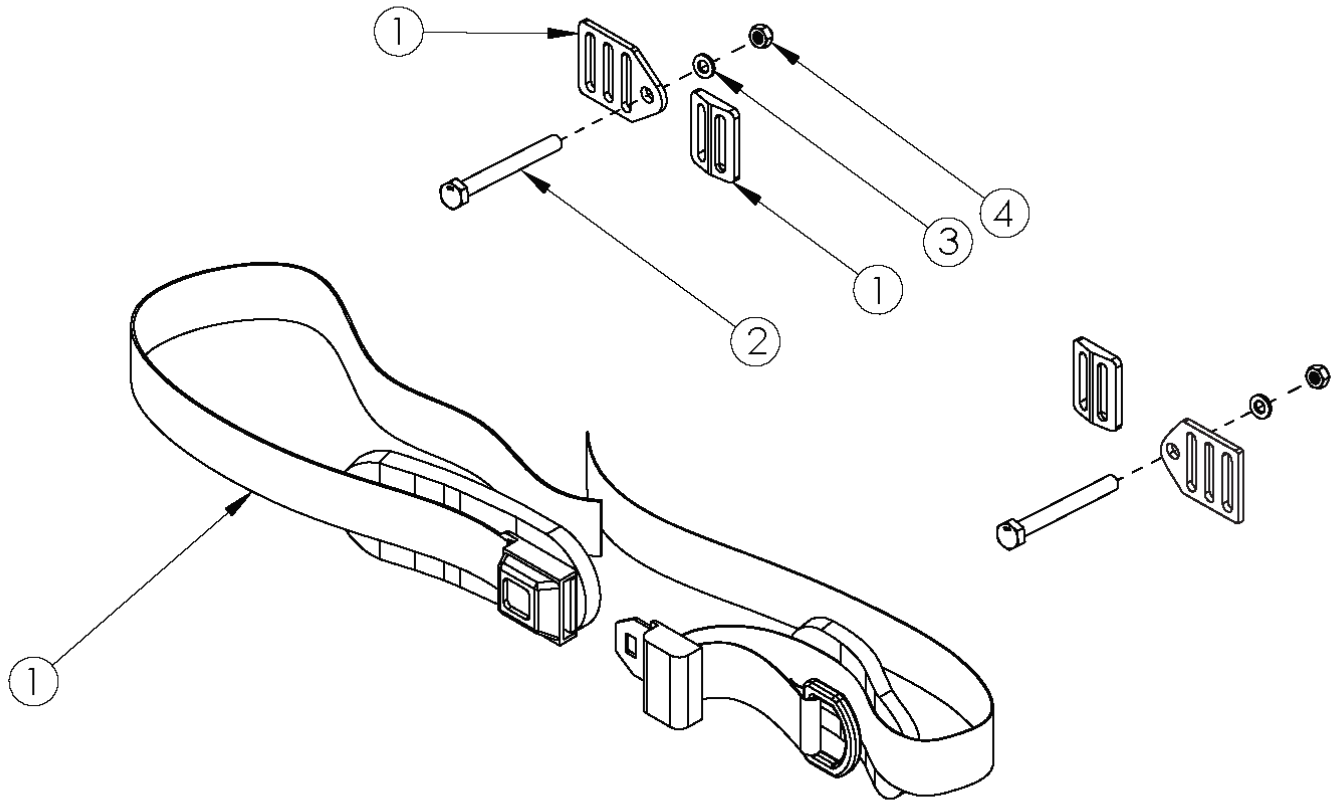

Tsunami Pelvic Positioning Belts - 1.5" Padded Auto Buckle and Hardware

Item Number	Part Number	Description	Quantity	Retail
1, 2, 3, 4	111398	Belt Pelvic Positioning 1.5" Auto Buckle Padded 56", Tsunami/Rogue	1	\$170.00
1	100958	Belt Pelvic Positioning 1.5" Auto Buckle Padded 56"	1	\$178.50
2	101781	M6 x 50mm Partial Thread BHCS Blk ZC	2	\$1.66
3	100746	M6 Flat Washer Blk Zn	2	\$1.66
4	100658	M6 Nylock Nut Blk Zn	2	\$1.10