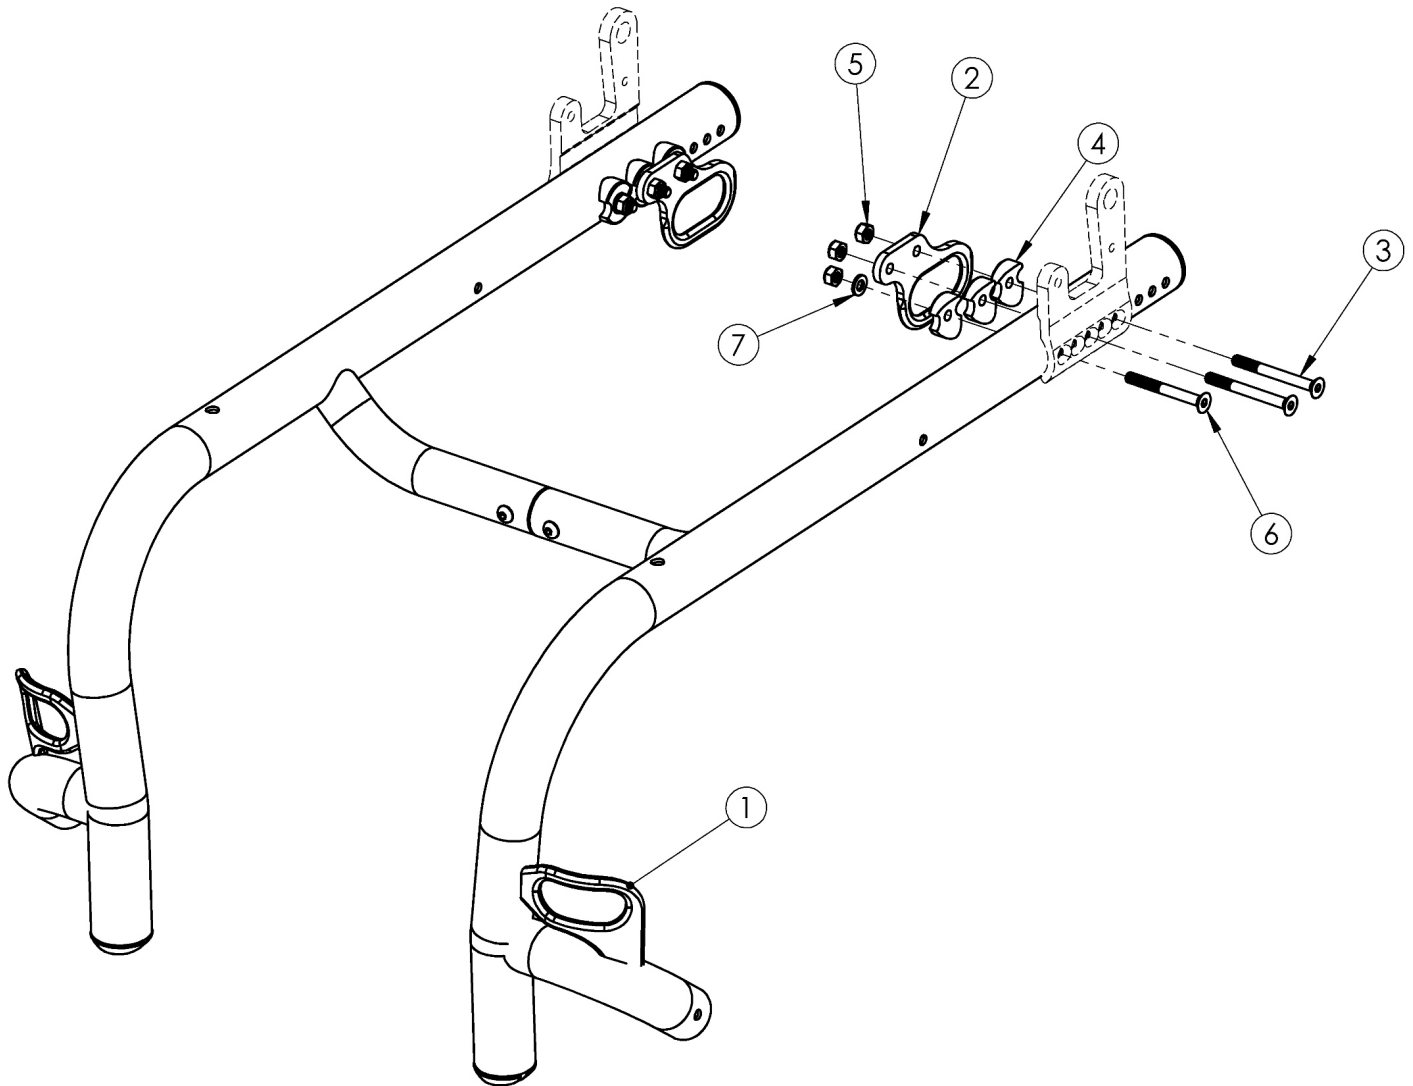

(Discontinued) Rogue XP Transit

Rogue XP Transit System cannot be retrofitted. If needing to add transit, please contact Customer Service. Used on chairs invoiced prior to 3/12/25

Item Number	Part Number	Description	Quantity
2	001782	Rear Transit Bracket	2
3	103068	M6 x 60mm FHCS Blk Zn	4
4	000248	Saddle 1.375"	6
5	100658	M6 Nylock Nut Blk Zn	6
6	101130	M6 x 55 FSHCS P/THD BLKZC	2
7	100746	M6 Flat Washer Blk Zn	2