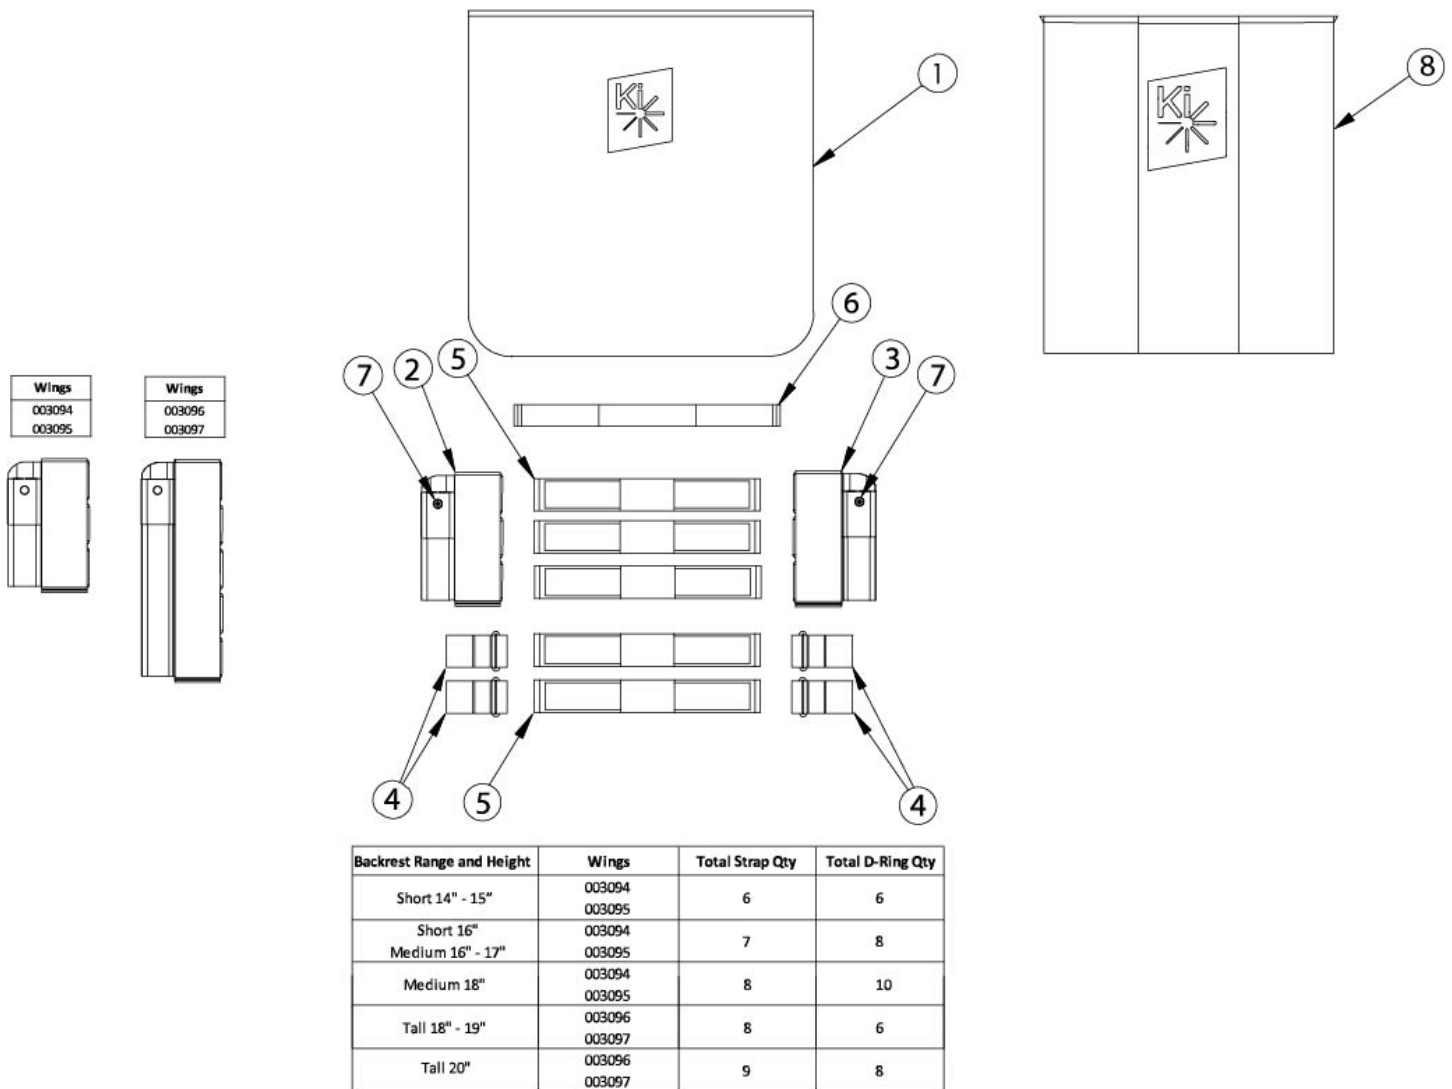

Catalyst Tension Adjustable Back Upholstery - Angle Adjustable Backposts

Assemblies contain the cover, amount of straps and d-rings used for the tallest height listed in the assembly. <p>

Tension Straps (6a-6d) are based on seat width and used with the combination of Fold Down Push Handle and Tension Adjustable Back Upholstery <p>

Attaching hardware is not included with the back upholstery assemblies

Item Number	Part Number	Description	Quantity	Retail
1a, 2a, 3a, 4, 5a	505545	Back Upholstery Assembly Tension Adjustable with Standard Cover 14W, 14" - 16" Height, Angle Adjustable Backposts	1	$398.74
1b, 2a, 3a, 4, 5a	505546	Back Upholstery Assembly Tension Adjustable with Standard Cover 14W, 16" - 18" Height, Angle Adjustable Backposts	1	$520.69
1c, 2b, 3b, 4, 5a	505547	Back Upholstery Assembly Tension Adjustable with Standard Cover 14W, 18" - 20" Height, Angle Adjustable Backposts	1	$545.12