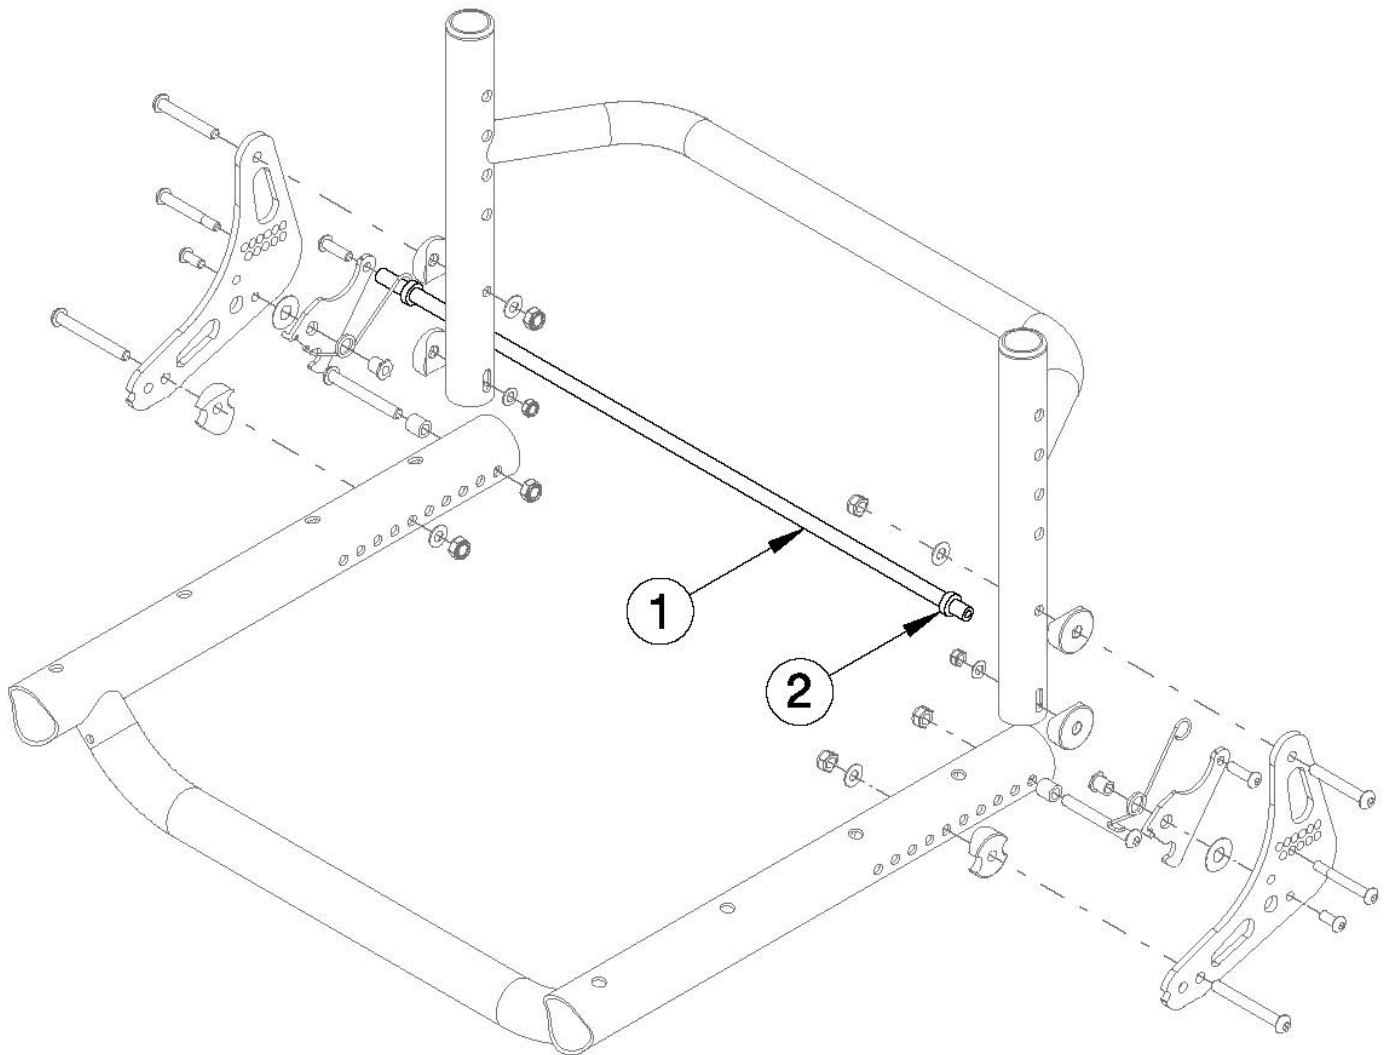

Little Wave XP Backrest Mount and Hardware - Growth

Backrest Release Bar based on seat width

Item Number	Part Number	Description	Quantity
1a, 2	503343	Backrest Release Bar with Retainers 10"	1
1b, 2	503344	Backrest Release Bar with Retainers 11"	1
1c, 2	503345	Backrest Release Bar with Retainers 12"	1
1d, 2	503346	Backrest Release Bar with Retainers 13"	1
1e, 2	503347	Backrest Release Bar with Retainers 14"	1
1f, 2	503348	Backrest Release Bar with Retainers 15"	1
1g, 2	503349	Backrest Release Bar with Retainers 16"	1

Item Number	Part Number	Description	Quantity
1h, 2	503350	Backrest Release Bar with Retainers 17"	1
1i, 2	503351	Backrest Release Bar with Retainers 18"	1
1j, 2	503352	Backrest Release Bar with Retainers 19"	1