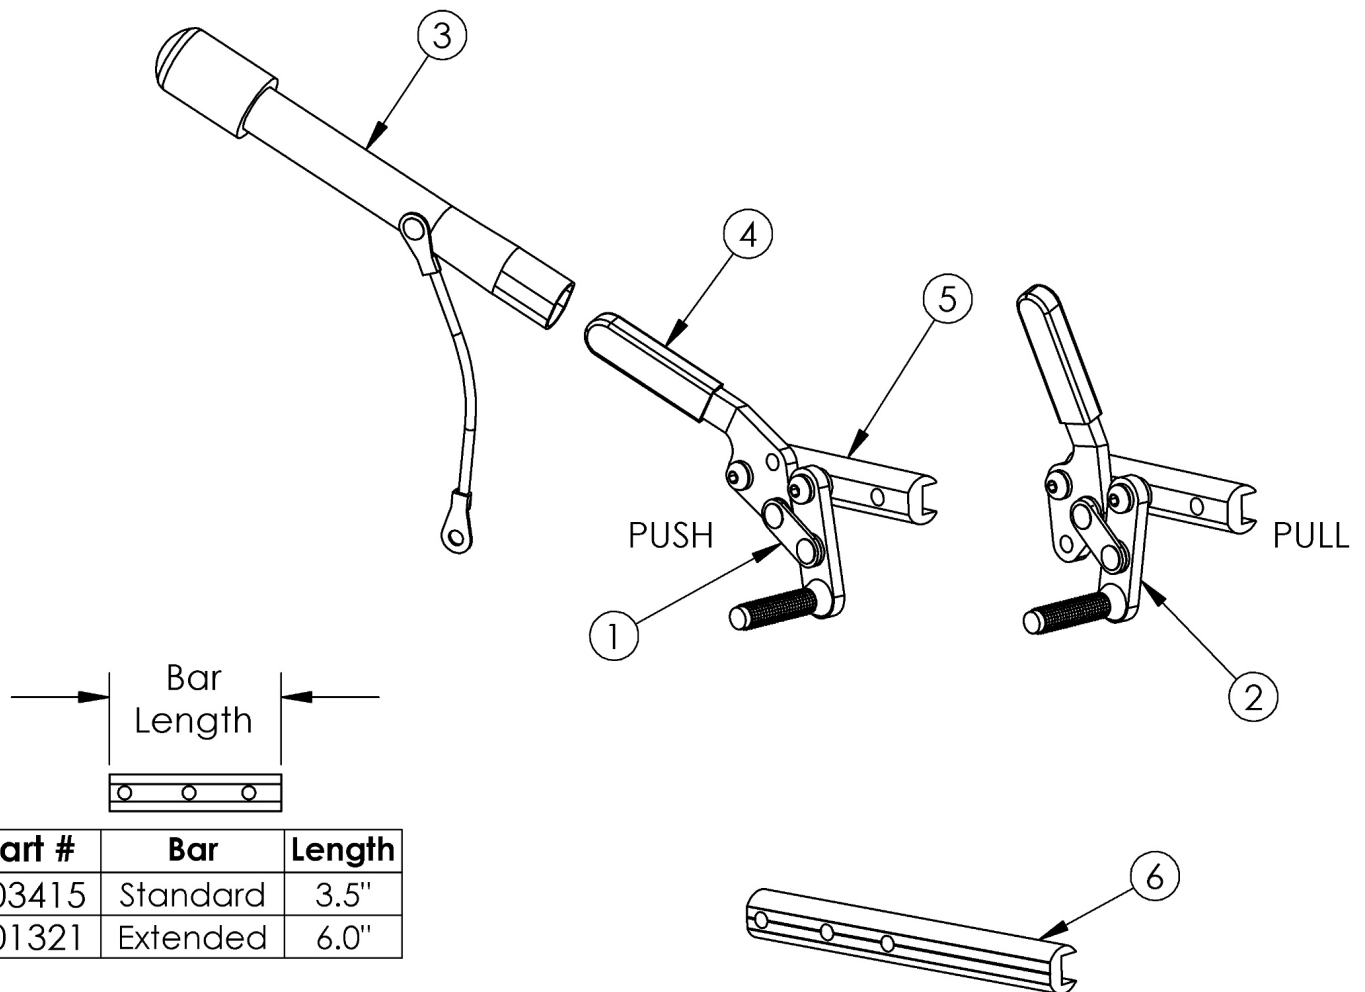

# (Discontinued) Rogue XP Push and Pull to Lock Wheel Locks

Part #	Bar	Length
003415	Standard	3.5"
001321	Extended	6.0"

*This style wheel lock discontinued November 2021*

Item Number	Part Number	Description	Quantity
1a, 4, 5	503206	Wheel Lock Assembly, Push Right w/ Instruction <i>This kit contains 200251 wheel lock along with an instruction for reversing the wheel lock. Replaced with kit 115308.</i>	1
1b, 4, 5	503205	Wheel Lock Assembly, Push Left w/ Instruction <i>This kit contains 200252 wheel lock along with an instruction for reversing the wheel lock. Replaced with kit 115307.</i>	1
2a, 4, 5	503207	Wheel Lock Assembly, Pull Right w/ Instruction <i>This kit contains 200253 wheel lock along with an instruction for reversing the wheel lock. Replaced with kit 115305.</i>	1
2b, 4, 5	503208	Wheel Lock Assembly, Pull Left w/ Instruction	1