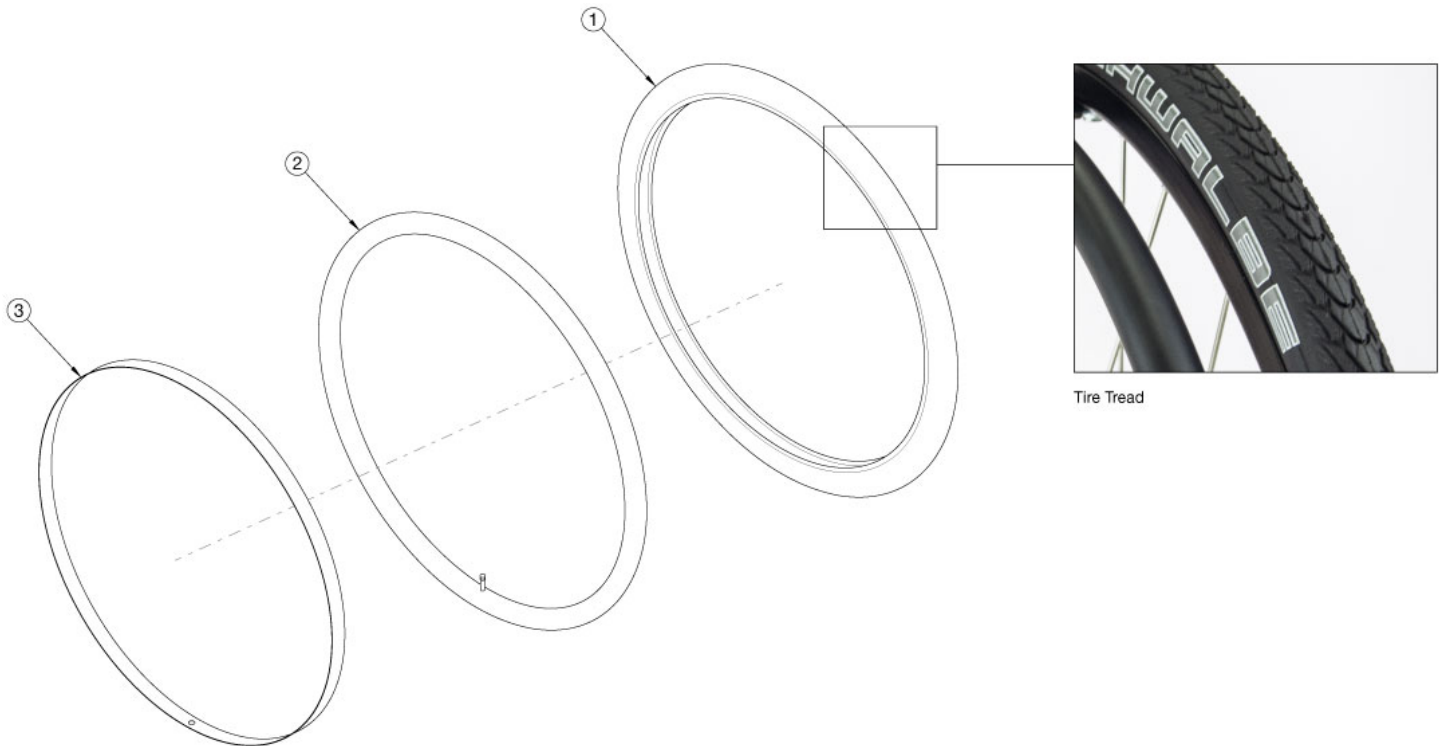

Rogue XP Tires - Schwalbe Marathon

Tire Tread

Please note tab mounted handrims must be installed prior to the tire being installed.

Item Number	Part Number	Description	Quantity
1a-3	110015	Tire 24" x 1" Schwalbe Marathon, Inner Tube and Rim Strip	1
1b-3	110016	Tire 25" x 1" Schwalbe Marathon, Inner Tube and Rim Strip	1
1a	100864	Tire 24" x 1" Schwalbe Marathon	1
1b	101357	Tire 25" x 1" Schwalbe Marathon	1

See Page 2 for Discontinued Wheels.

Tire Component Chart (Discontinued Wheels)

Wheel		1 3/8" Street Pneumatic			1" High Pressure			1 3/8" Euro Trek Knobby			1" Schwalbe				1 3/8" Schwalbe HS-127			2" Mountain		
Wheel	Wheel Part #	Tire	Inner Tube	Rim Strip	Tire	Inner Tube	Rim Strip	Tire	Inner Tube	Rim Strip	Mara-thon Tire	One Tire	Inner Tube	Rim Strip	Tire	Inner Tube	Rim Strip	Tire	Inner Tube	Rim Strip
18" Ki Spoke	200529	101587	101588	101137																
20" Ki Spoke	200530	100911	100912	101137	102957	102844	101137													
22" Ki Spoke	200531	100634	100588	101908	102961	100609	101908											101475	100588	101908
24" Ki Spoke	200532	111818	100589	100596	102958	100580	100596	102982	100589	100596	100864	103176	100580	100596	102920	100589	100596	101476	101188	100596
25" Ki Spoke	200533				102959	101457	101452				101357	103177	101457	101452				100166	100208	101452
26" Ki Spoke	200534	100636	100590	100608	102960	100582	100597				100865		100582	100597						
20" 5-Spoke X Core	101961	100911	100912	101137																
22" 5-Spoke X Core	101962	100634	100588	101908																
24" 5-Spoke X Core	100960	111818	100589	100596				102982	100589	100596					102920	100589	100596			