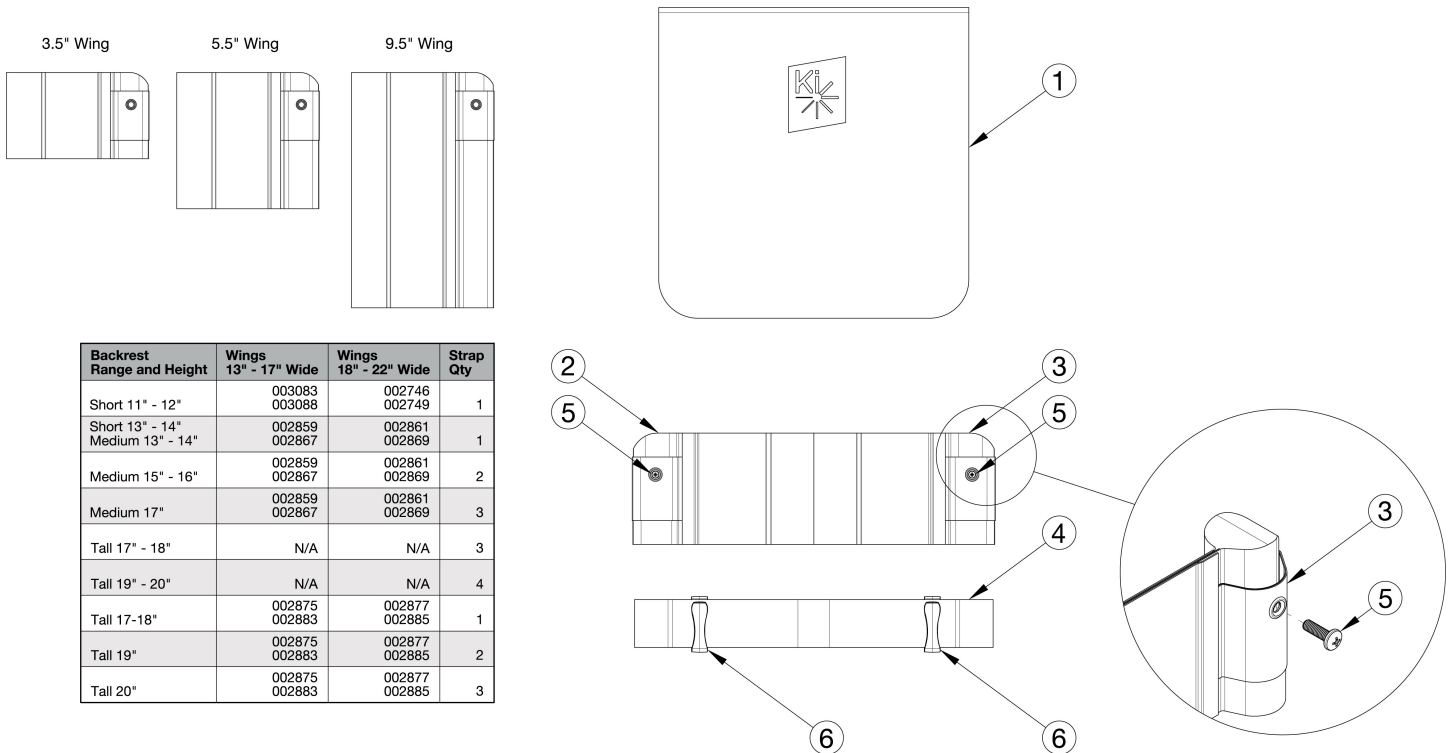

Catalyst E Back Upholstery Padded Velcro Adjustable

Backrest Range and Height	Wings 13" - 17" Wide	Wings 18" - 22" Wide	Strap Qty
Short 11" - 12"	003083 003088	002746 002749	1
Short 13" - 14" Medium 13" - 14"	002859 002867	002861 002869	1
Medium 15" - 16"	002859 002867	002861 002869	2
Medium 17"	002859 002867	002861 002869	3
Tall 17" - 18"	N/A	N/A	3
Tall 19" - 20"	N/A	N/A	4
Tall 17-18"	002875 002883	002877 002885	1
Tall 19"	002875 002883	002877 002885	2
Tall 20"	002875 002883	002877 002885	3

Item Number	Part Number	Description	Quantity	Retail
1a, 2a, 3a, 4a, 5, 6	115856	Back Upholstery Assembly Velcro Adjustable 14" Wide, 11-12 Height	1	\$342.42
1a, 2c, 3c, 4a, 5, 6	115857	Back Upholstery Assembly Velcro Adjustable 14" Wide, 13-14 Height	1	\$342.42
1b, 2c, 3c, 4a, 5, 6	115858	Back Upholstery Assembly Velcro Adjustable 14" Wide, 15-16 Height	1	\$384.66
1c, 2e, 3e, 4a, 5, 6	115859	Back Upholstery Assembly Velcro Adjustable 14" Wide, 17-20 Height	1	\$426.69
1d, 2a, 3a, 4b, 5, 6	115860	Back Upholstery Assembly Velcro Adjustable 16" Wide, 11-12 Height	1	\$352.92
1d, 2a, 3a, 4b, 5, 6	115861	Back Upholstery Assembly Velcro Adjustable 16" Wide, 13-14 Height	1	\$352.92
1e, 2c, 3c, 4b, 5, 6	115862	Back Upholstery Assembly Velcro Adjustable 16" Wide, 15-16 Height	1	\$395.16
1f, 2e, 3e, 4b, 5, 6	115863	Back Upholstery Assembly Velcro Adjustable 16" Wide, 17-20 Height	1	\$426.69
1g, 2b, 3b, 4c, 5, 6	115864	Back Upholstery Assembly Velcro Adjustable 18" Wide, 11-12 Height	1	\$363.43
1g, 2d, 3d, 4c, 5, 6	115865	Back Upholstery Assembly Velcro Adjustable 18" Wide, 13-14 Height	1	\$363.43
1h, 2d, 3d, 4c, 5, 6	115866	Back Upholstery Assembly Velcro Adjustable 18" Wide, 15-16 Height	1	\$405.67
1i, 2f, 3f, 4c, 5, 6	115867	Back Upholstery Assembly Velcro Adjustable 18" Wide, 17-20 Height	1	\$426.69
1j, 2b, 3b, 4d, 5, 6	115868	Back Upholstery Assembly Velcro Adjustable 20" Wide, 11-12 Height	1	\$376.04