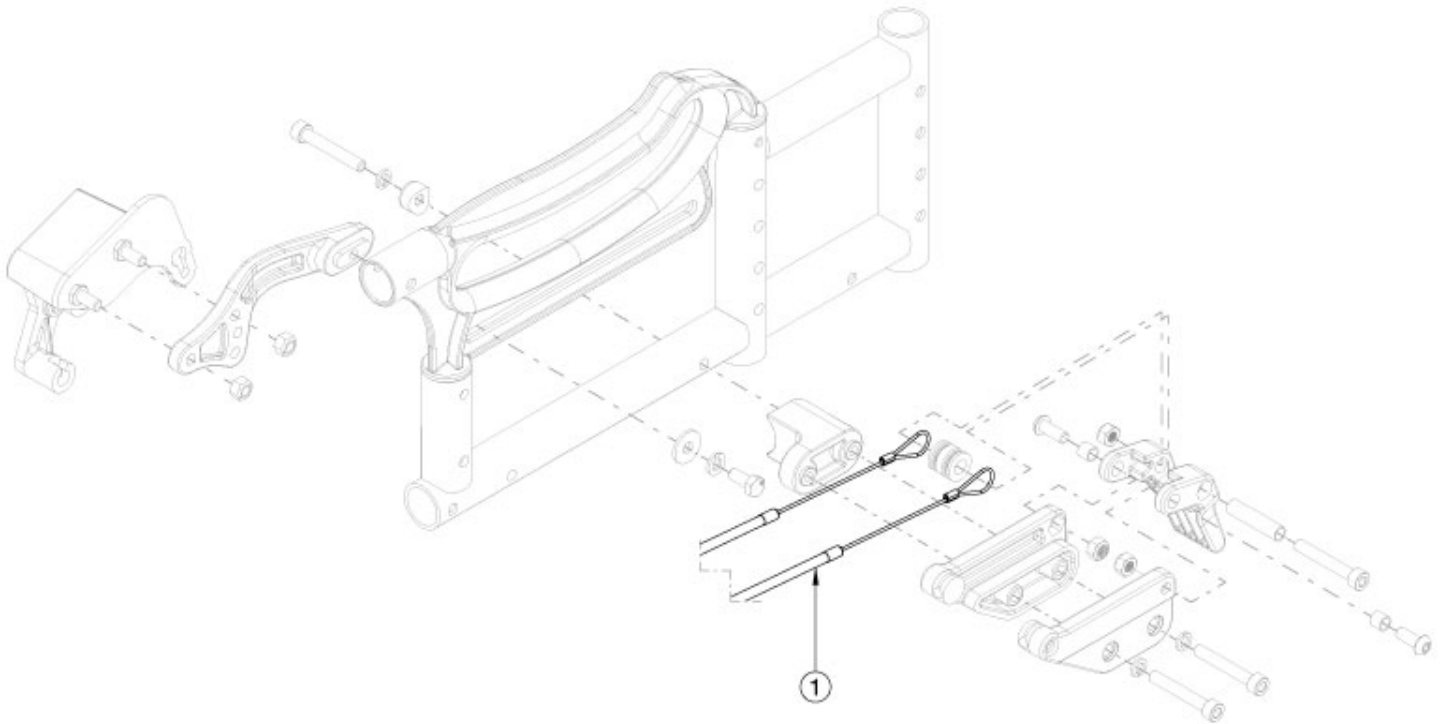

Arc Attendant Foot Lock - Growth

Item Number	Part Number	Description	Quantity
1a	111436	Cable, Foot Lock, Short <i>Used on small and medium width ranges</i>	2
1b	111437	Cable, Foot Lock, Long <i>Used on large and x-large width ranges</i>	2