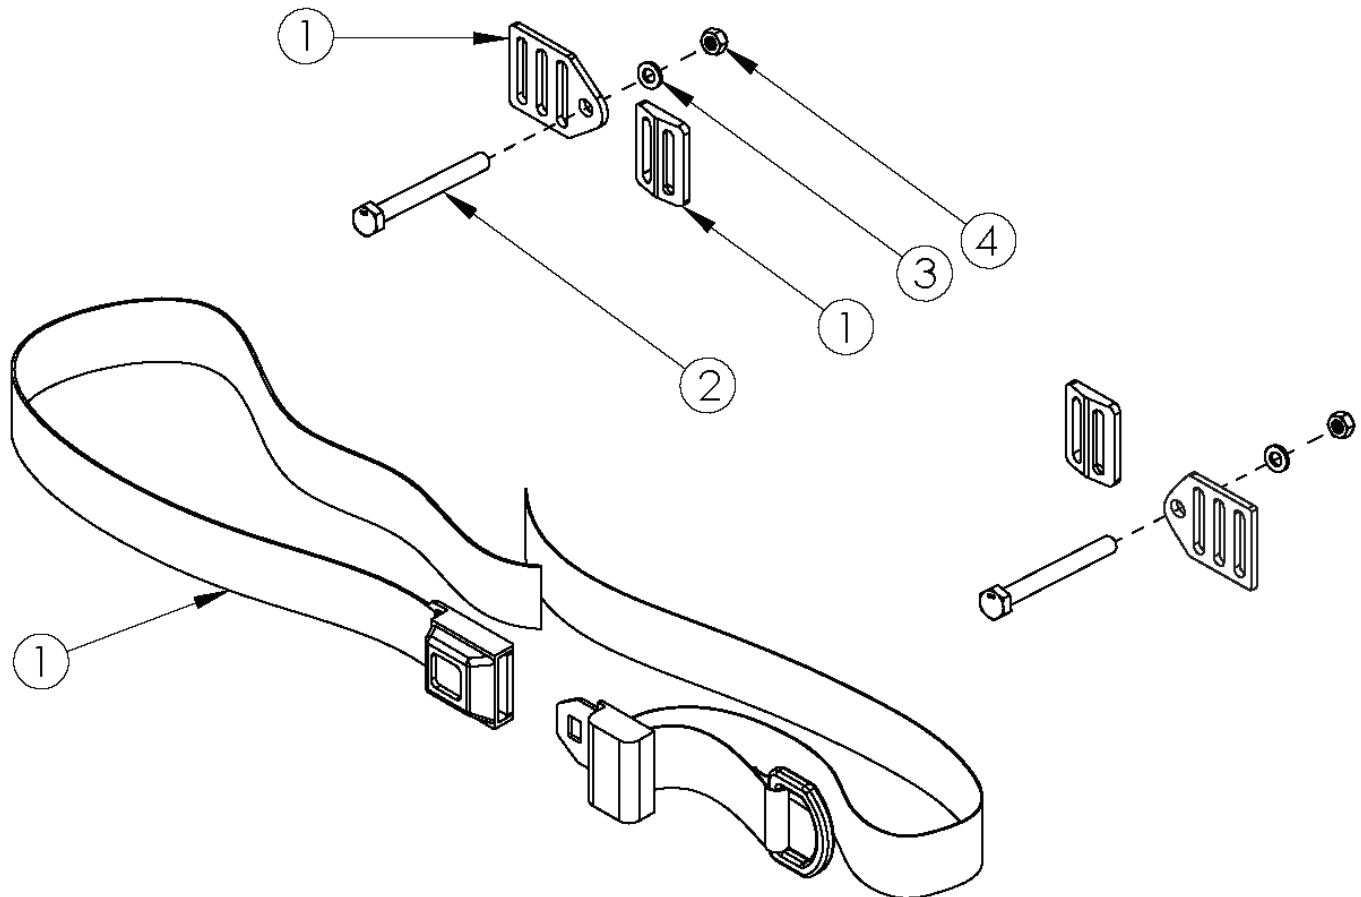

Ethos Pelvic Positioning Belts - 1.5" Auto Buckle with Hardware

Item Number	Part Number	Description	Quantity
1a, 2, 3, 4	111389	Belt Pelvic Positioning 1.5" Auto Buckle 56", Clik/Ethos <i>Used with seat widths up to 18"</i>	1
1b, 2, 3, 4	111394	Belt Pelvic Positioning 1.5" Auto Buckle 60", Clik/Ethos <i>Used with seat widths 19" or greater</i>	1
1a	100595	Belt Pelvic Positioning 1.5" Auto Buckle 56"	1
1b	100847	Belt Pelvic Positioning 1.5" Auto Buckle 60"	1
2	100670	M6 x 45 BTN SHCS BLK ZC <i>Used on Clik and Ethos</i>	2
3	100746	M6 Flat Washer Blk Zn	2
4	100658	M6 Nylock Nut Blk Zn	2