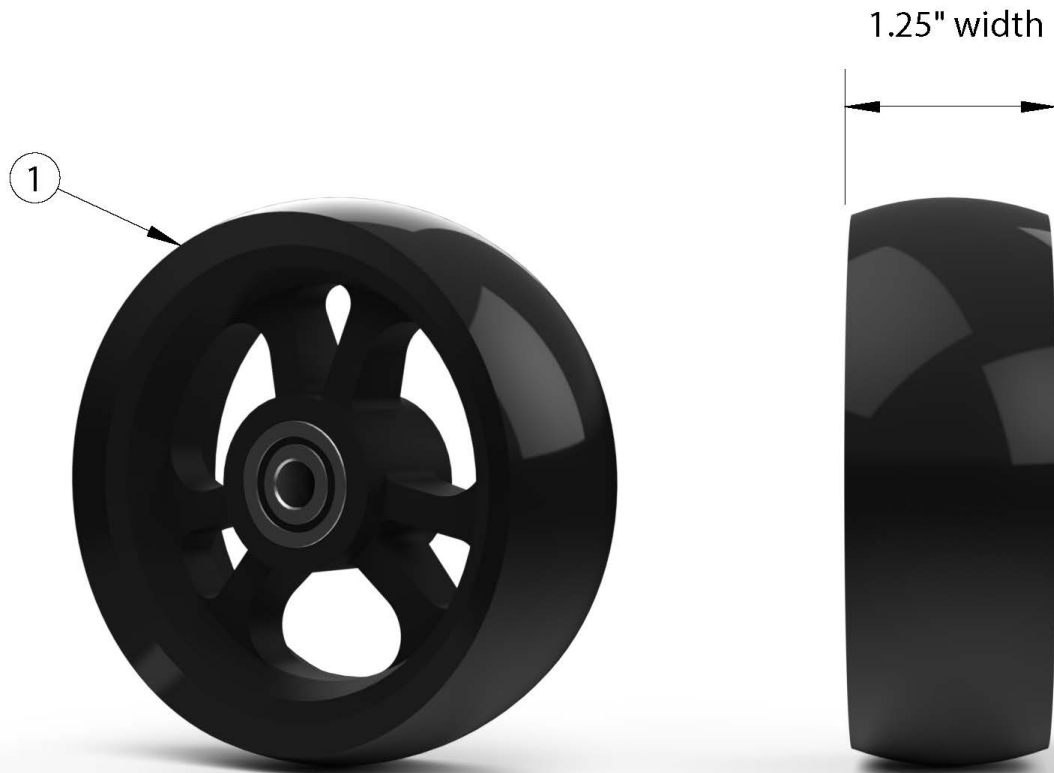

# Liberty 1" Poly Casters

These casters effective February 8th, 2021 If replacing discontinued casters, a quantity of 2 will be needed. New casters do not match the sizes of the discontinued casters. If changing size of casters, new forks may be needed.

Item Number	Part Number	Description	Quantity
1a	100809	Caster 4 x 1" Poly (1.25") <i>Replaced part number 100517</i>	1
1b	100807	Caster 5 x 1" Poly (1.25") <i>Replaced part number 100518</i>	1
1c	100786	Caster 6 x 1" Poly (1.25") <i>Replaced part number 100521</i>	1
1d	111863	Caster 8 x 1" Poly (1.25") <i>Replaced part number 100525</i>	1