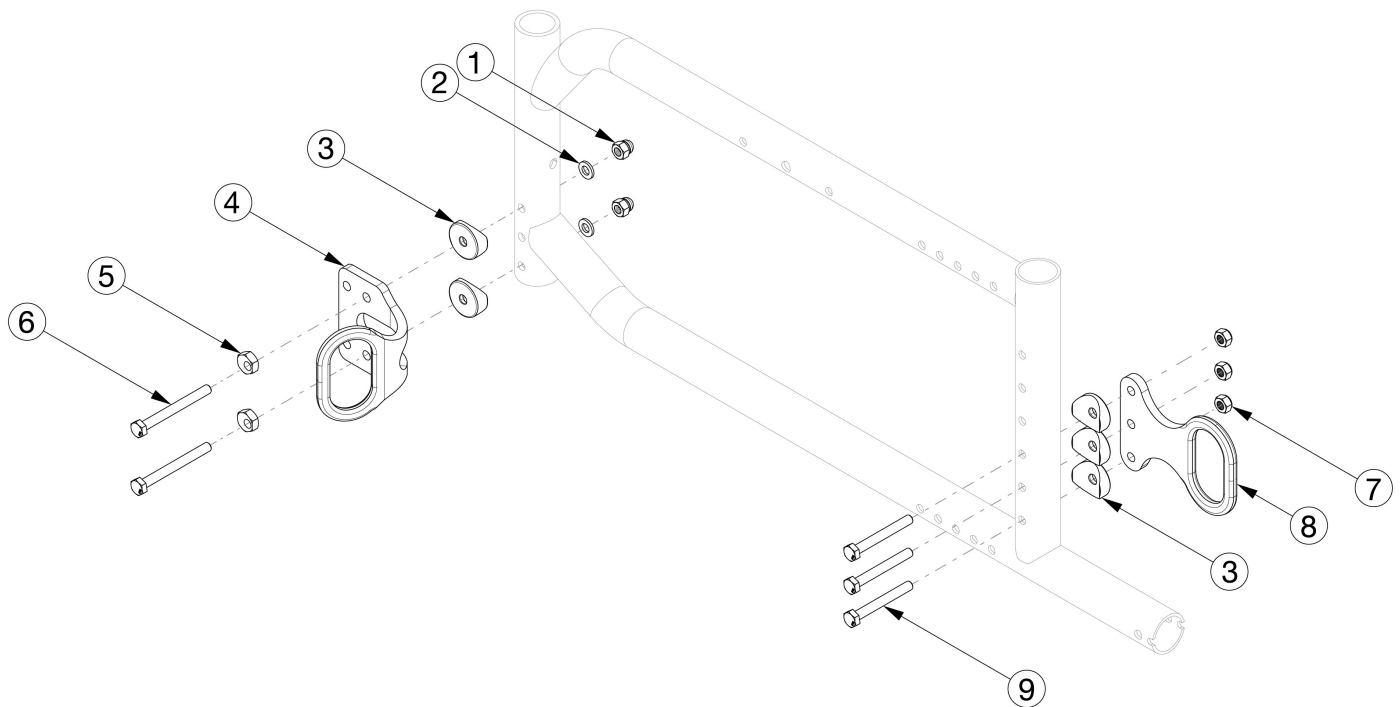

Catalyst E Transit

Notice: Chair configuration review required prior to parts being quoted or ordered. Not available with Heavy Duty Option

Item Number	Part Number	Description	Quantity
1-9	115998	Transit Bracket Retrofit Kit Catalyst E <i>Not available with Heavy Duty Option. This kit is a complete retrofit, containing a pair of front and rear transit brackets and hardware.</i>	1
1	100558	M6 NYL INS Domed Cap L/N ZC	4
2	100746	M6 Flat Washer Blk Zn	4
3	000056	Saddle 1 1/8"	10
5	100510	Eccentric Washer	4
6	100677	M6 x 60 CLS10.9 DIN931 HHCS ZC	4
7	100658	M6 Nylock Nut Blk Zn	6
9	101826	M6 x 50 HHCS Blk Zn	6