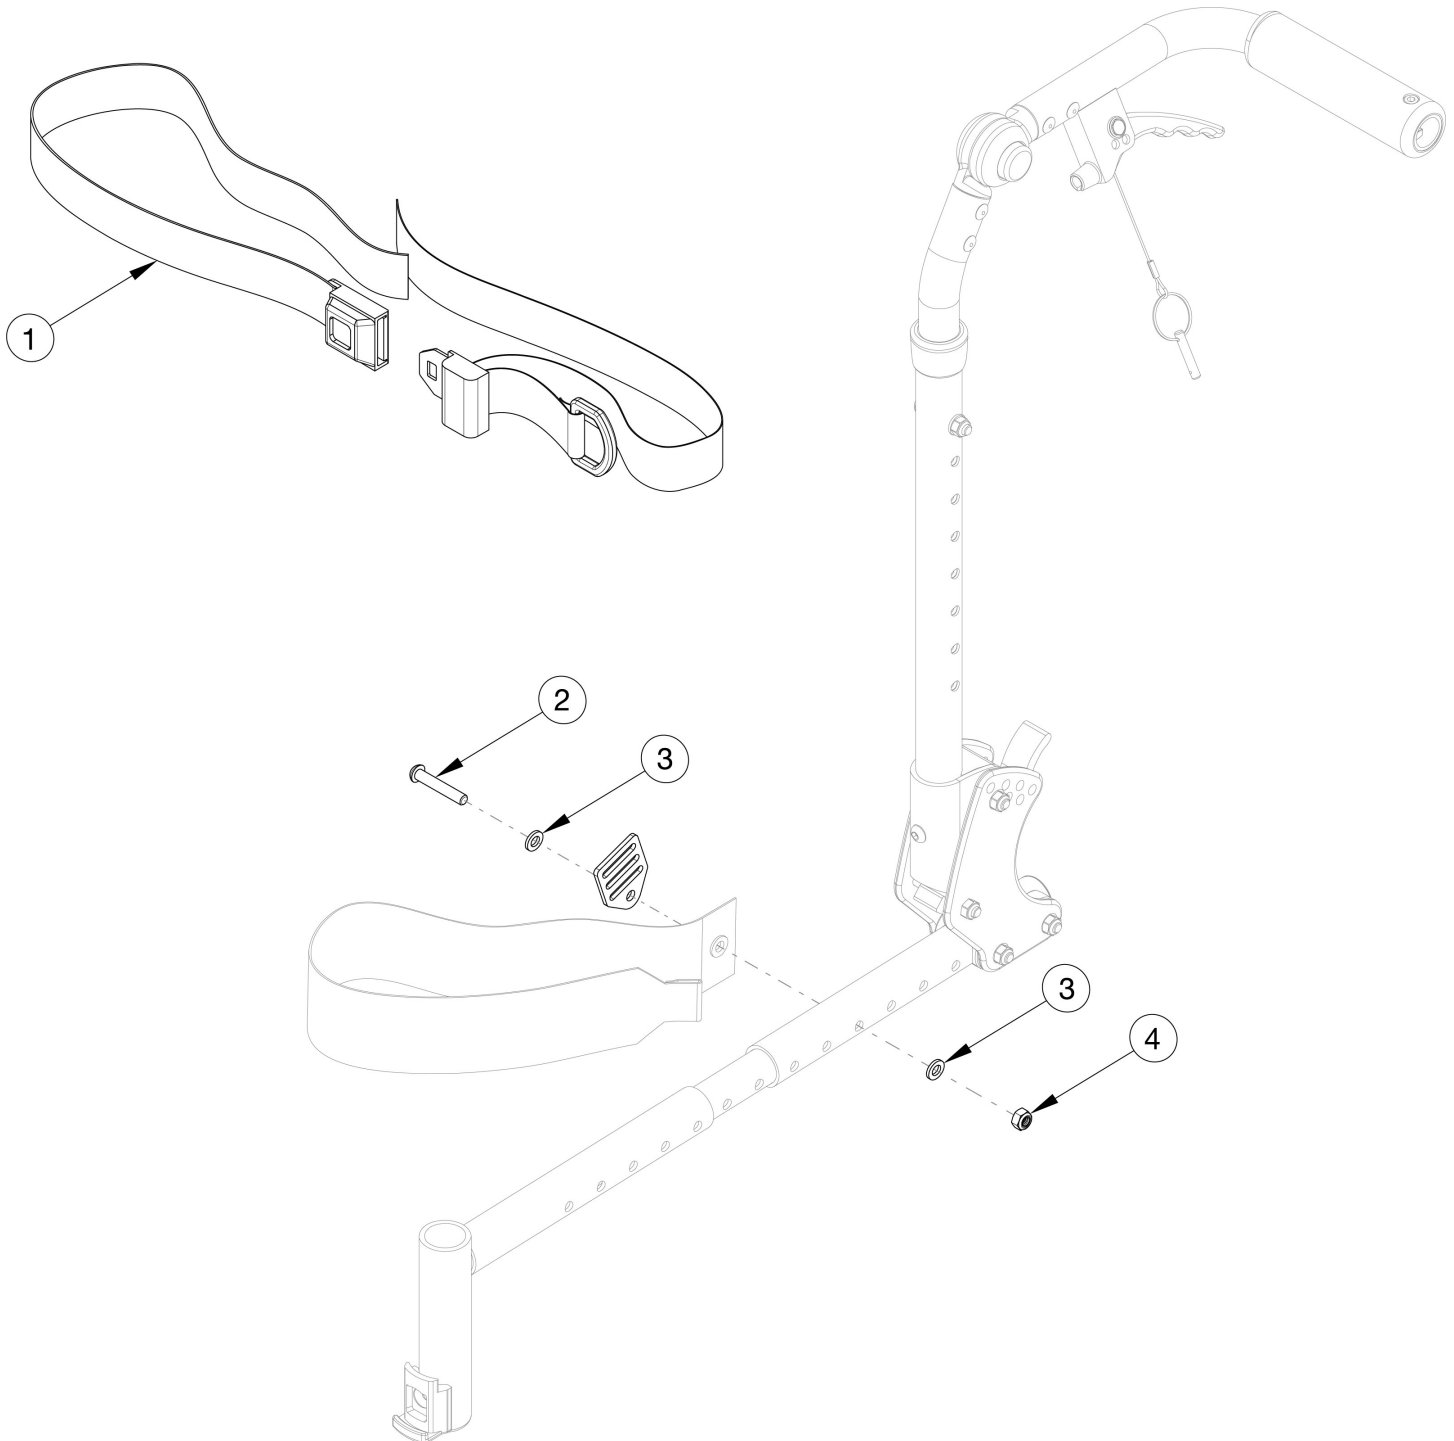

# Arc Pelvic Positioning Belt - 1.5" Auto Buckle and Hardware

Item Number	Part Number	Description	Quantity
1	100595	Belt Pelvic Positioning 1.5" Auto Buckle 56"	1
2 - 4	102919	Seat Belt Mounting Hardware Flip / Liberty / Arc (PAIR)	1