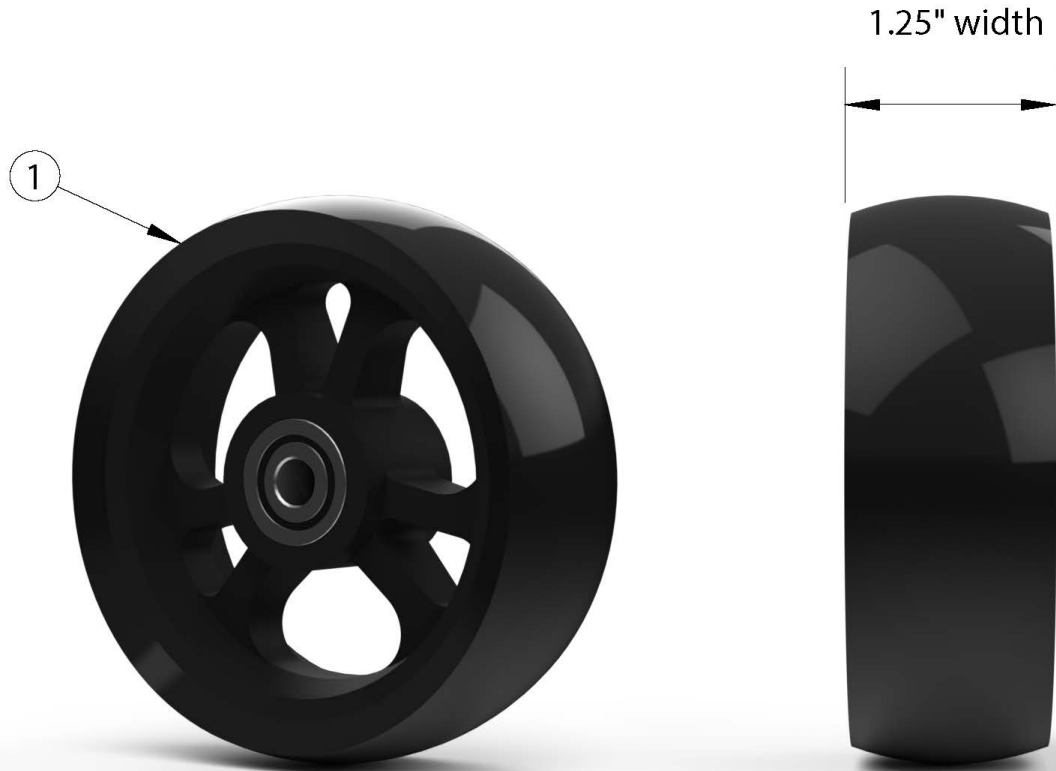

Flip for x:panda 1" Poly Casters

If changing size of casters, new forks may be needed.

Item Number	Part Number	Description	Quantity
1a	100786	Caster 6 x 1" Poly (1.25")	1
1b	111862	Caster 7 x 1" Poly (1.25")	1
1c	111863	Caster 8 x 1" Poly (1.25")	1