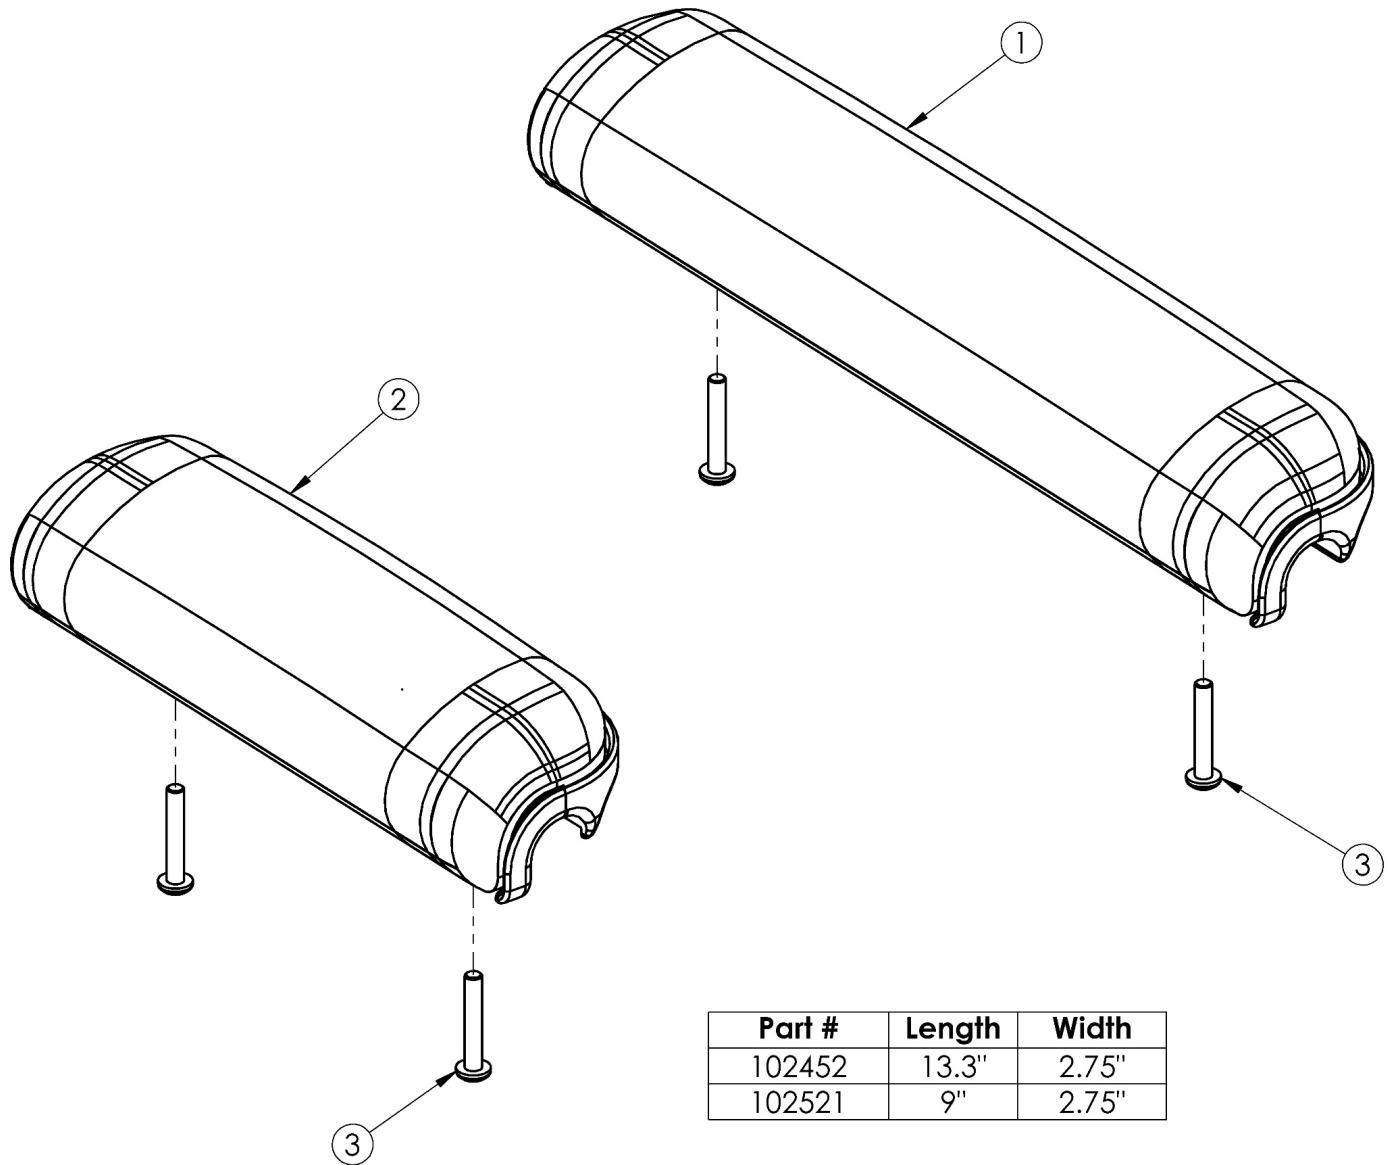

Waterfall Arm Pad

Part #	Length	Width
102452	13.3"	2.75"
102521	9"	2.75"

Item Number	Part Number	Description	Quantity
1	102452	Waterfall Arm Pad Full	1
2	102521	Waterfall Arm Pad Desk	1
3	100654	M5 x 40 DIN7985 PH Pan HD M/S ZC	2