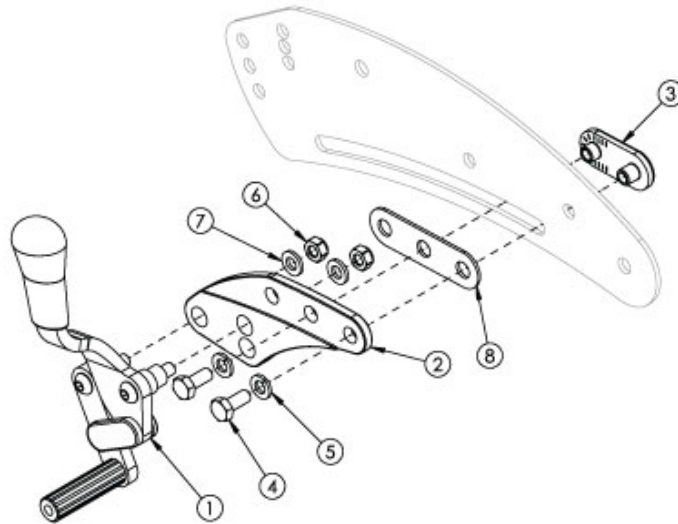

Flip for x:panda Push Wheel Lock 16" Wheels

Item Number	Part Number	Description	Quantity
1a, 2 - 8	502990	Wheel Lock Assembly, Std Push, Right, Flip	1
1b, 2 - 8	502991	Wheel Lock Assembly, Std Push, Left, Flip	1
1a, 1b, 2 - 8	502836	Wheel Lock Assembly, Std Push, PAIR, Flip	1
3	001905	Nut, Slide, Flip	1
4	102794	M6 x 14, HHCS, Blk Zn	2
5	101835	M6 Lock Washer Blk Zn	2
6	100658	M6 Nylock Nut Blk Zn	2
7	100746	M6 Flat Washer Blk Zn	2

Item Number	Part Number	Description	Quantity
8	002913	Wheel Lock Mount Spacer FLIP	1