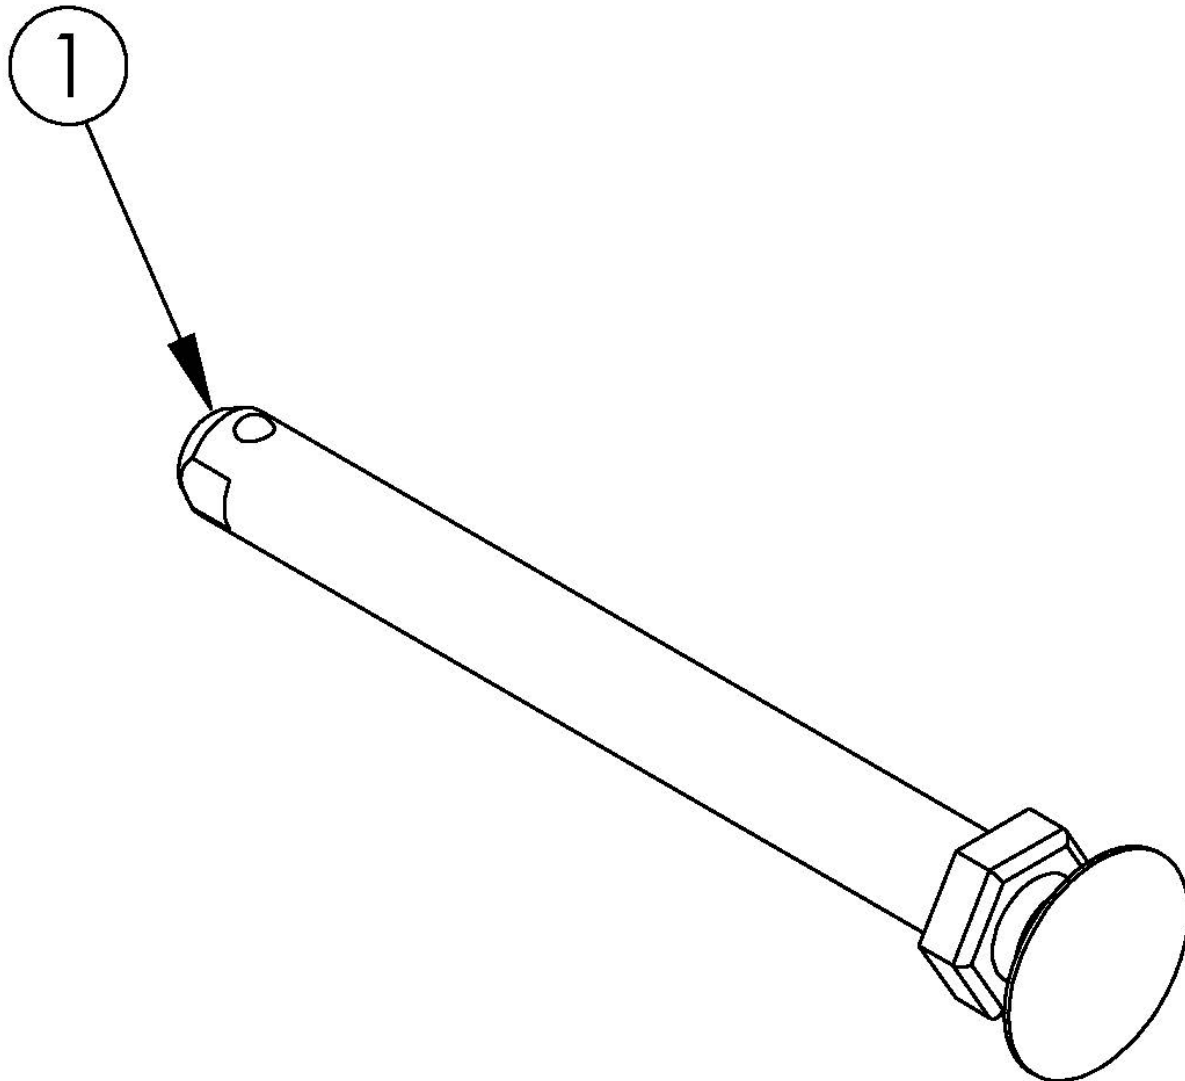

SoftWheel Axles

Item Number	Part Number	Description	Quantity	Retail
1a	107272	Softwheel Quick Release Axle w/Button 1/2" x 104MM (PAIR) <i>Used in Ki Rigid / Ki Catalyst</i>	1	\$210.76
1b	107273	Softwheel Quick Release Axle w/ Button 1/2" x 110MM (PAIR) <i>Used in Ki Focus / Sunrise / Ti Lite</i>	1	\$210.76

To identify which axle you have: Set your axle on the printed copy of this page (do not scale when printing) or take the measurement as shown and locate which overall dimension matches that of the axle you have. Note: the overall length is not the same as the “useable length” which is the length used in the part description. Images of all axles are shown below.