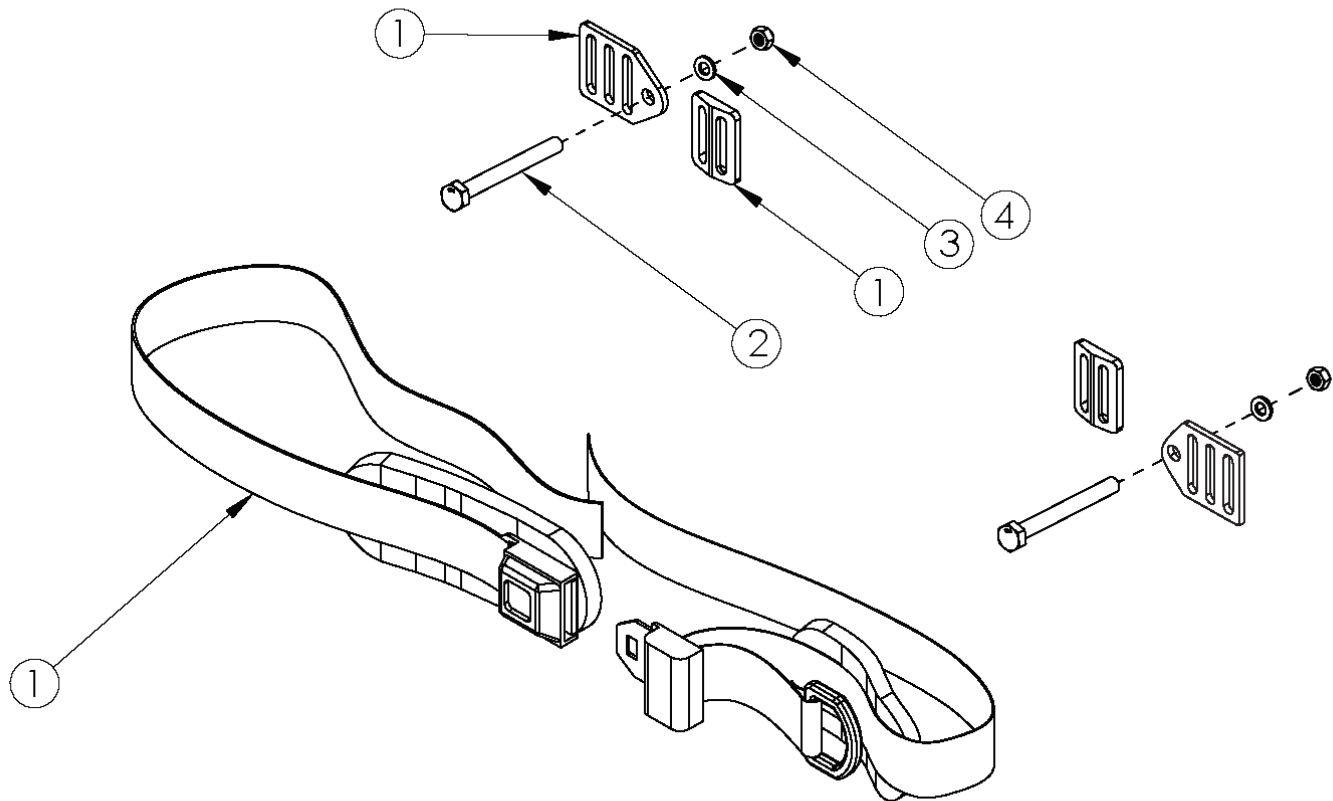

Ethos Pelvic Positioning Belts - 1.5" Padded Auto Buckle and Hardware

Item Number	Part Number	Description	Quantity
1, 2, 3, 4	111399	Belt Pelvic Positioning 1.5" Auto Buckle Padded 56", Clik/Ethos	1
1	100958	Belt Pelvic Positioning 1.5" Auto Buckle Padded 56"	1
2	100670	M6 x 45 BTN SHCS BLK ZC	2
3	100746	M6 Flat Washer Blk Zn	2
4	100658	M6 Nylock Nut Blk Zn	2