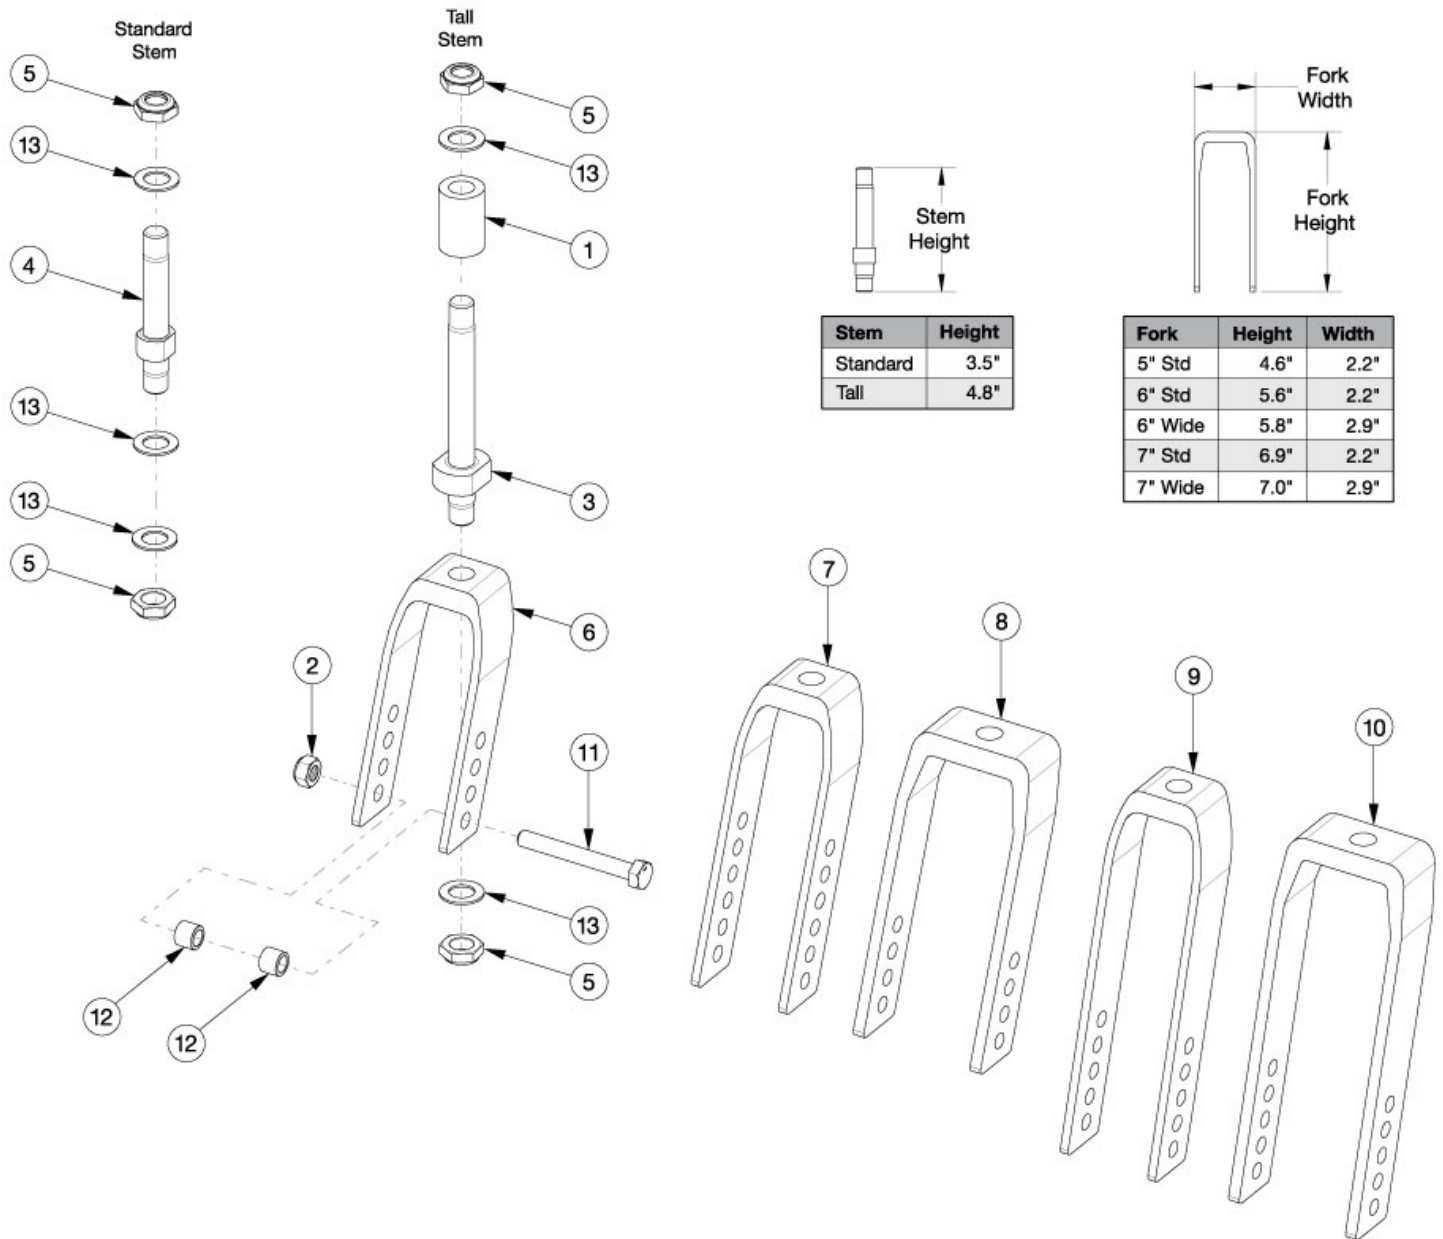

Arc Caster Forks and Stems

If changing to 2" casters, wide forks and hardware needed.

Item Number	Part Number	Description	Quantity
4-6, 13	113773	5" Fork Assembly, Standard Stem, Arc	1
4, 5, 7, 13	113774	6" Fork Assembly, Standard Stem, Arc	1
4, 5, 8, 13	113775	6" Wide Fork Assembly, Standard Stem, Arc <i>Used with 6 x 2" Poly caster</i>	1
4, 5, 9, 13	113776	7" Fork Assembly, Standard Stem, Arc	1

Item Number	Part Number	Description	Quantity
4, 5, 10, 13	113777	7" Wide Fork Assembly, Standard Stem, Arc <i>Used with 6 x 2" Poly caster</i>	1
1, 3, 5, 6, 13	113778	5" Fork Assembly, Tall Stem, Arc	1
1, 3, 5, 7, 13	113779	6" Fork Assembly, Tall Stem, Arc	1
1, 3, 5, 8, 13	113780	6" Wide Fork Assembly, Tall Stem, Arc <i>Used with 6 x 2" Poly caster</i>	1
1, 3, 5, 9, 13	113781	7" Fork Assembly, Tall Stem, Arc	1
1, 3, 5, 10, 13	113782	7" Wide Fork Assembly, Tall Stem, Arc <i>Used with 6 x 2" Poly caster</i>	1
1	002476	Spacer, 3/4" OD x 1/2" ID x 1.23	1
2	100659	M8 Nylock Nut Blk Zn	1
4, 5, 13	113783	Caster Stem, Standard, Arc	1
1, 3, 5, 13	113784	Caster Stem, Tall, Arc	1
5	100529	M12 x 1.25mm Lock Nut Black	2
5, 6	113785	5" Caster Fork, Arc	1
5, 7	113786	6" Caster Fork, Arc	1
5, 8	113787	6" Wide Caster Fork, Arc <i>Used with 6 x 2" Poly caster</i>	1
5, 9	113788	7" Caster Fork, Arc	1
5, 10	113789	7" Wide Caster Fork, Arc <i>Used with 6 x 2" Poly caster</i>	1
11a	101829	M8 x 65 HHCS Blk Zn	1
11b	101831	M8 x 80 HHCS Blk Zn <i>Used with 6 x 2" Poly caster</i>	1
12a	100792	Caster Spacer D8 x D12 x 10mm / Close Mount Handrim Spacer	2
12b	001246	Caster Spacer Black 6 x 2 Poly .472ODX.319IDX.370LG <i>Used with 6 x 2" Poly caster</i>	2
13	100682	Washer 1/2" .518 x .875 x .047 F/W Black Zinc	3
2, 11a, 12a	111379	Caster Attaching Hardware Kit <i>Used with all casters except the 6 x 2" Poly caster</i>	1
2, 11b, 12b	111380	Caster Attaching Hardware Kit for Wide Forks <i>Used with 6 x 2" Poly caster</i>	1