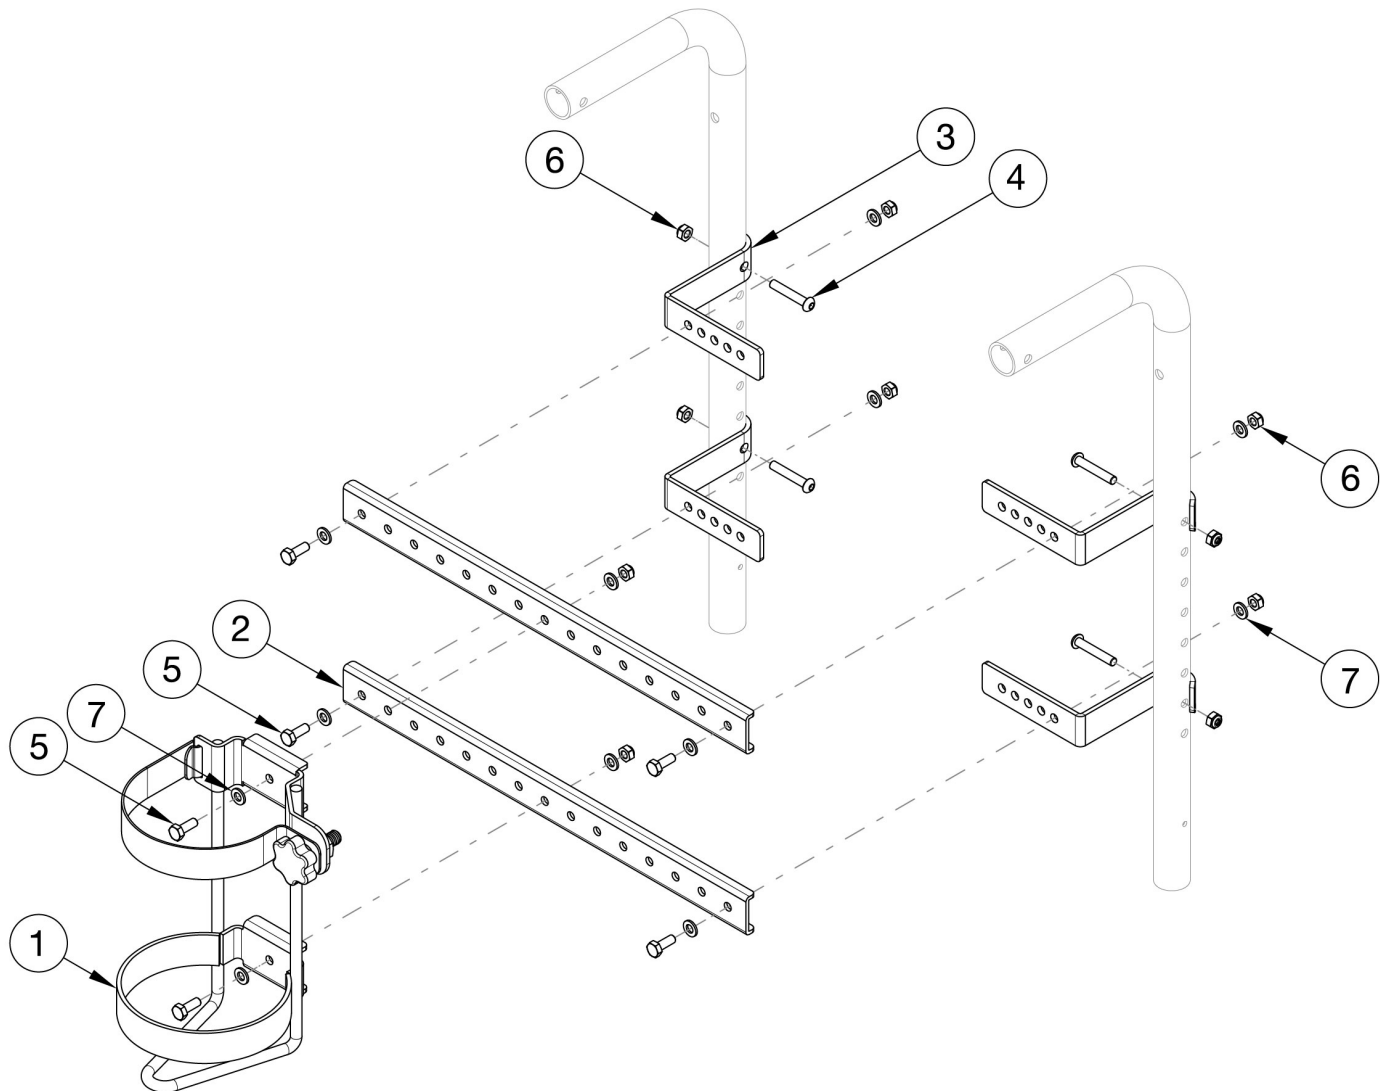

Focus CR / CR45 O2 Holder

Item Number	Part Number	Description	Quantity
1, 2a, 3 - 7	501441	O2 Holder Assembly, 14-16 Width, Tilt	1
1, 2b, 3 - 7	501442	O2 Holder Assembly, 16-18 Width, Tilt	1
1, 2c, 3 - 7	501443	O2 Holder Assembly, 18-20 Width, Tilt	1
1, 2d, 3 - 7	501444	O2 Holder Assembly, 20-24 Width, Tilt	1
1	001416	O2 Holder	1
2a	001385	Strut, Channel, 14-16 Width, Tilt	2
2b	001386	Strut, Channel, 16-18 Width, Tilt	2

Item Number	Part Number	Description	Quantity
2c	001387	Strut, Channel, 18-20 Width, Tilt	2
2d	001388	Strut, Channel, 20-24 Width, Tilt	2
3	001280	Mount Bracket, 1" Tube Tilt	4
4	101811	M6 x 35 BHCS Blk Zn	4
5	102327	M6 x 16 HHCS Blk Zn	6
6	100658	M6 Nylock Nut Blk Zn	10
7	100746	M6 Flat Washer Blk Zn	12