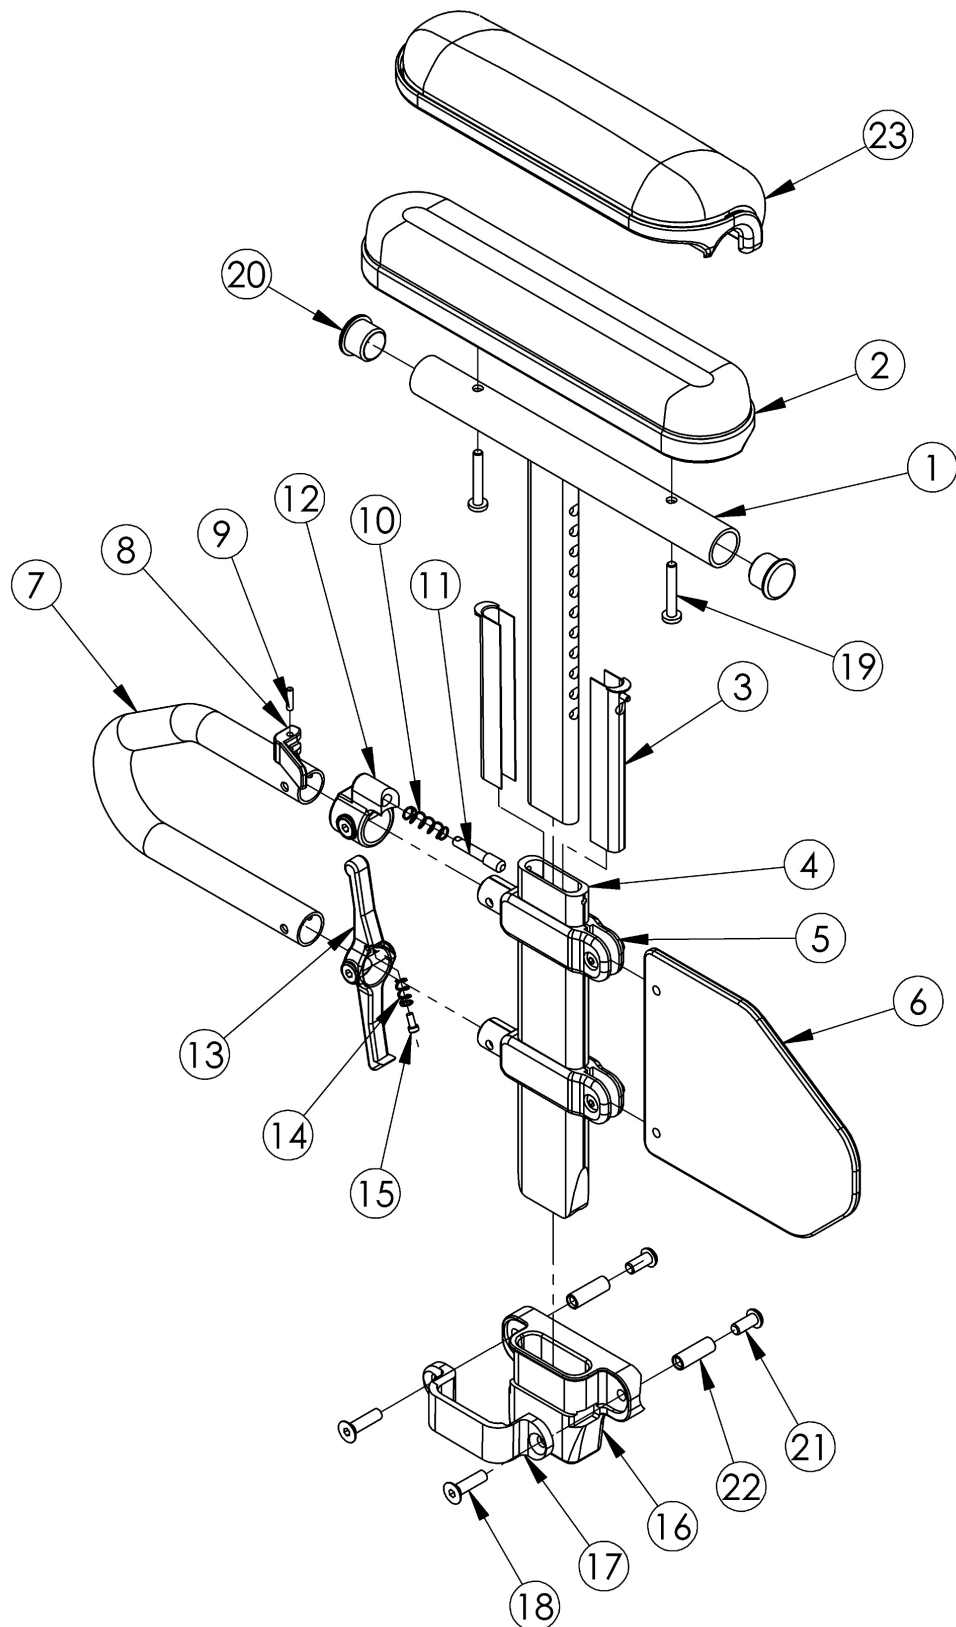

Discontinued Spark Height Adjustable T-Arm