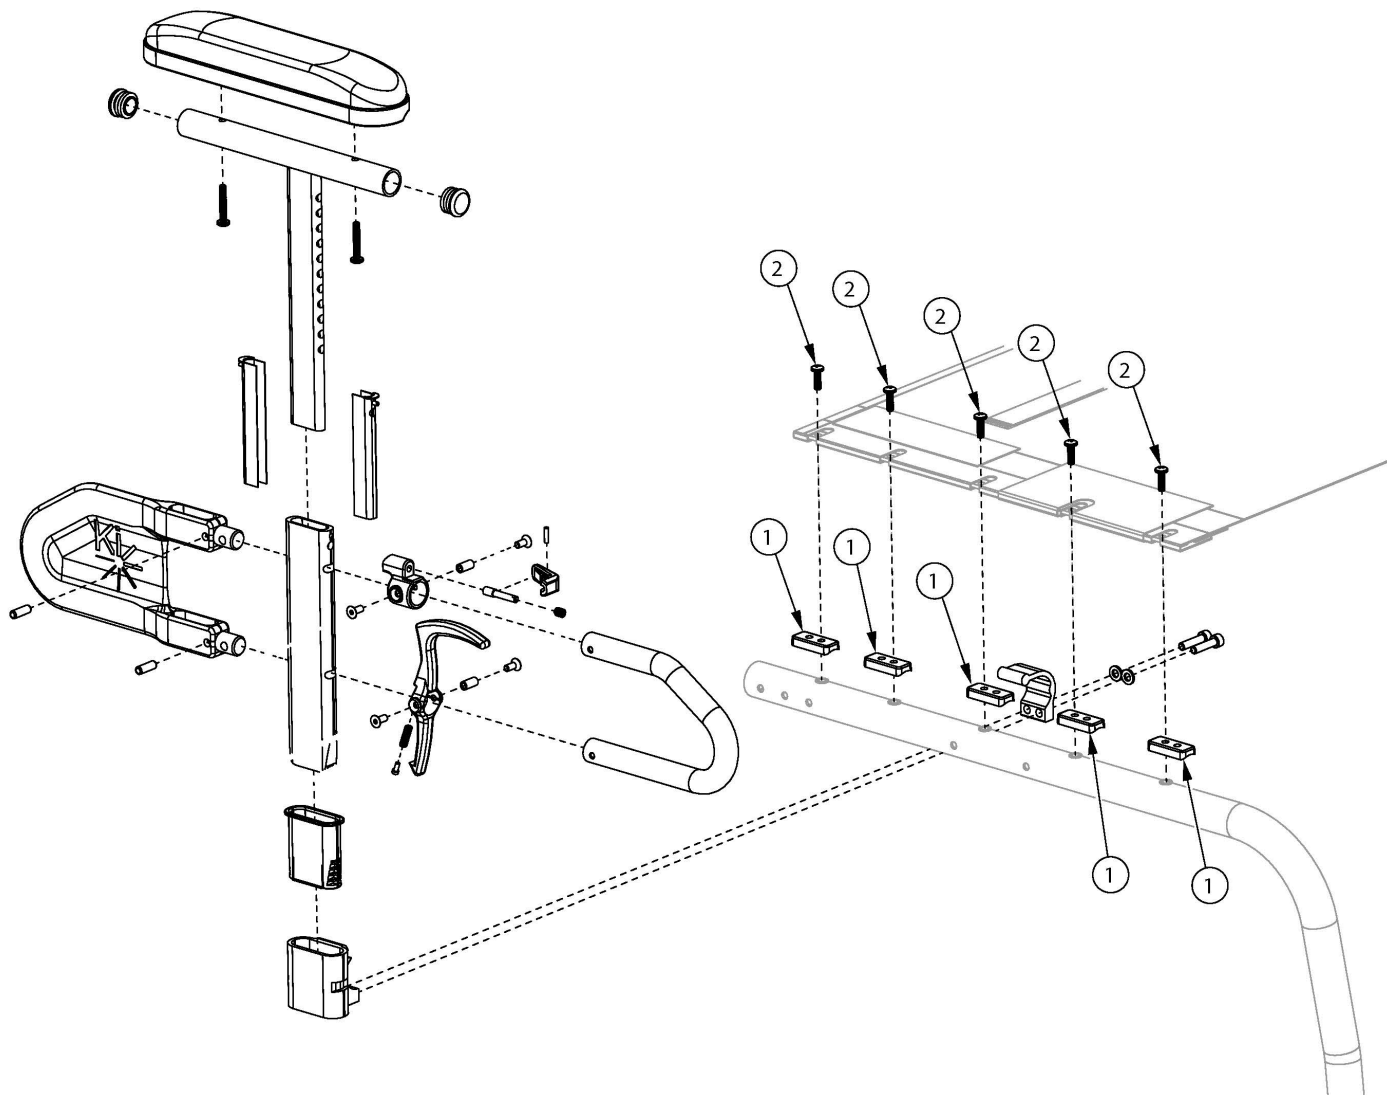

Ethos Height Adjustable T-Arm - Growth

If Height Adjustable T-Arms are present, depending on change in depth, seat rail saddles and attaching hardware may be required

Item Number	Part Number	Description	Quantity
1	005259	Seat Rail Saddle, Offset 1.125" <i>Use quantity 4 per side for 14" - 15" seat depths, quantity 5 per side for 16" - 18" seat depths and quantity 6 per side for 19" - 20" seat depths. If Seat Option is Omit Seat Sling, Seat Rail Saddles are not used.</i>	6
2	101117	M5 x 22 BTN SHCS BLK ZC <i>Use quantity 4 per side for 14" - 15" seat depths, quantity 5 per side for 16" - 18" seat depths and quantity 6 per side for 19" - 20" seat depths</i>	6