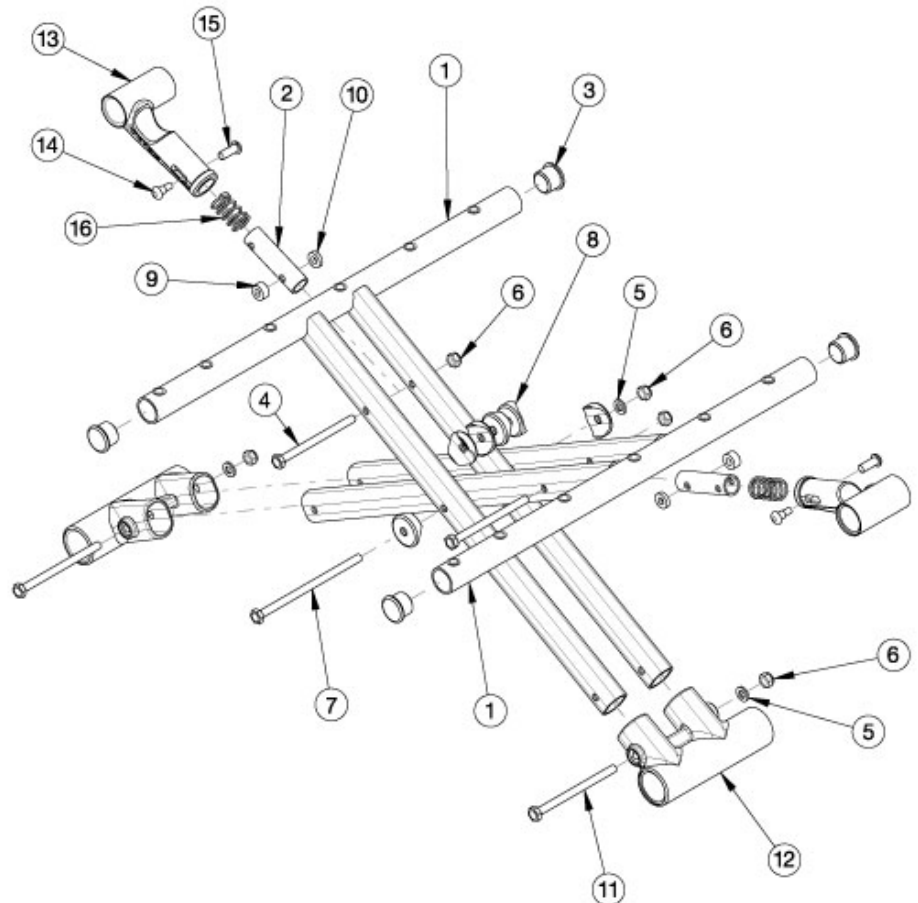

Catalyst Aluminum Cross Braces

Cross Brace Overall Width	
Seat Width	Cross Brace Measurement
14"-16"	Approx. 1" less than seat width
17"	Approx. 1.25" less than seat width
18"-21"	Approx. 1.5" less than seat width
22"	Approx. 1.75" less than seat width

Cross Brace Overall Depth	
Seat Depth	Cross Brace Measurement
14"-20"	Approx. 0.375" less than seat depth

Assembled cross brace kits do not include upper pivots, lower pivots, or seat upholstery. Pictured oval-style cross braces effective 4/13/16 on 21" and 22" wide chairs starting with serial numbers C4017705, C4HD002593, C5030818, C5HD002749, C5TH003679, and CVX0091137. Pictured oval-style cross braces effective 6/15/16 on 14" - 20" wide chairs starting with serial numbers C4018744, C4HD002701, C5032544, C5HD002834, and CVX0091137. When changing from round-style to oval-style cross braces, lower frame pivots and cross brace hardware are required. If converting from seating system cross braces to standard cross braces, new front and rear frames, seat hooks, lifting strap, seat sling, seat rails, and attaching screws are required.

Item Number	Part Number	Description	Quantity
1, 3-8, 11	121868	Assembled Cross Brace Kit, 14 W x 14 D, Catalyst 4/4C/5/5Ti/5Vx	1
1, 3-8, 11	121869	Assembled Cross Brace Kit, 14 W x 15 D, Catalyst 4/4C/5/5Ti/5Vx	1
1, 3-8, 11	121870	Assembled Cross Brace Kit, 14 W x 16 D, Catalyst 4/4C/5/5Ti/5Vx	1
1, 3-8, 11	121871	Assembled Cross Brace Kit, 14 W x 17 D, Catalyst 4/4C/5/5Ti/5Vx	1
1, 3-8, 11	121872	Assembled Cross Brace Kit, 14 W x 18 D, Catalyst 4/4C/5/5Ti/5Vx	1
1, 3-8, 11	121873	Assembled Cross Brace Kit, 14 W x 19 D, Catalyst 4/4C/5/5Ti/5Vx	1
1, 3-8, 11	121874	Assembled Cross Brace Kit, 14 W x 20 D, Catalyst 4/4C/5/5Ti/5Vx	1