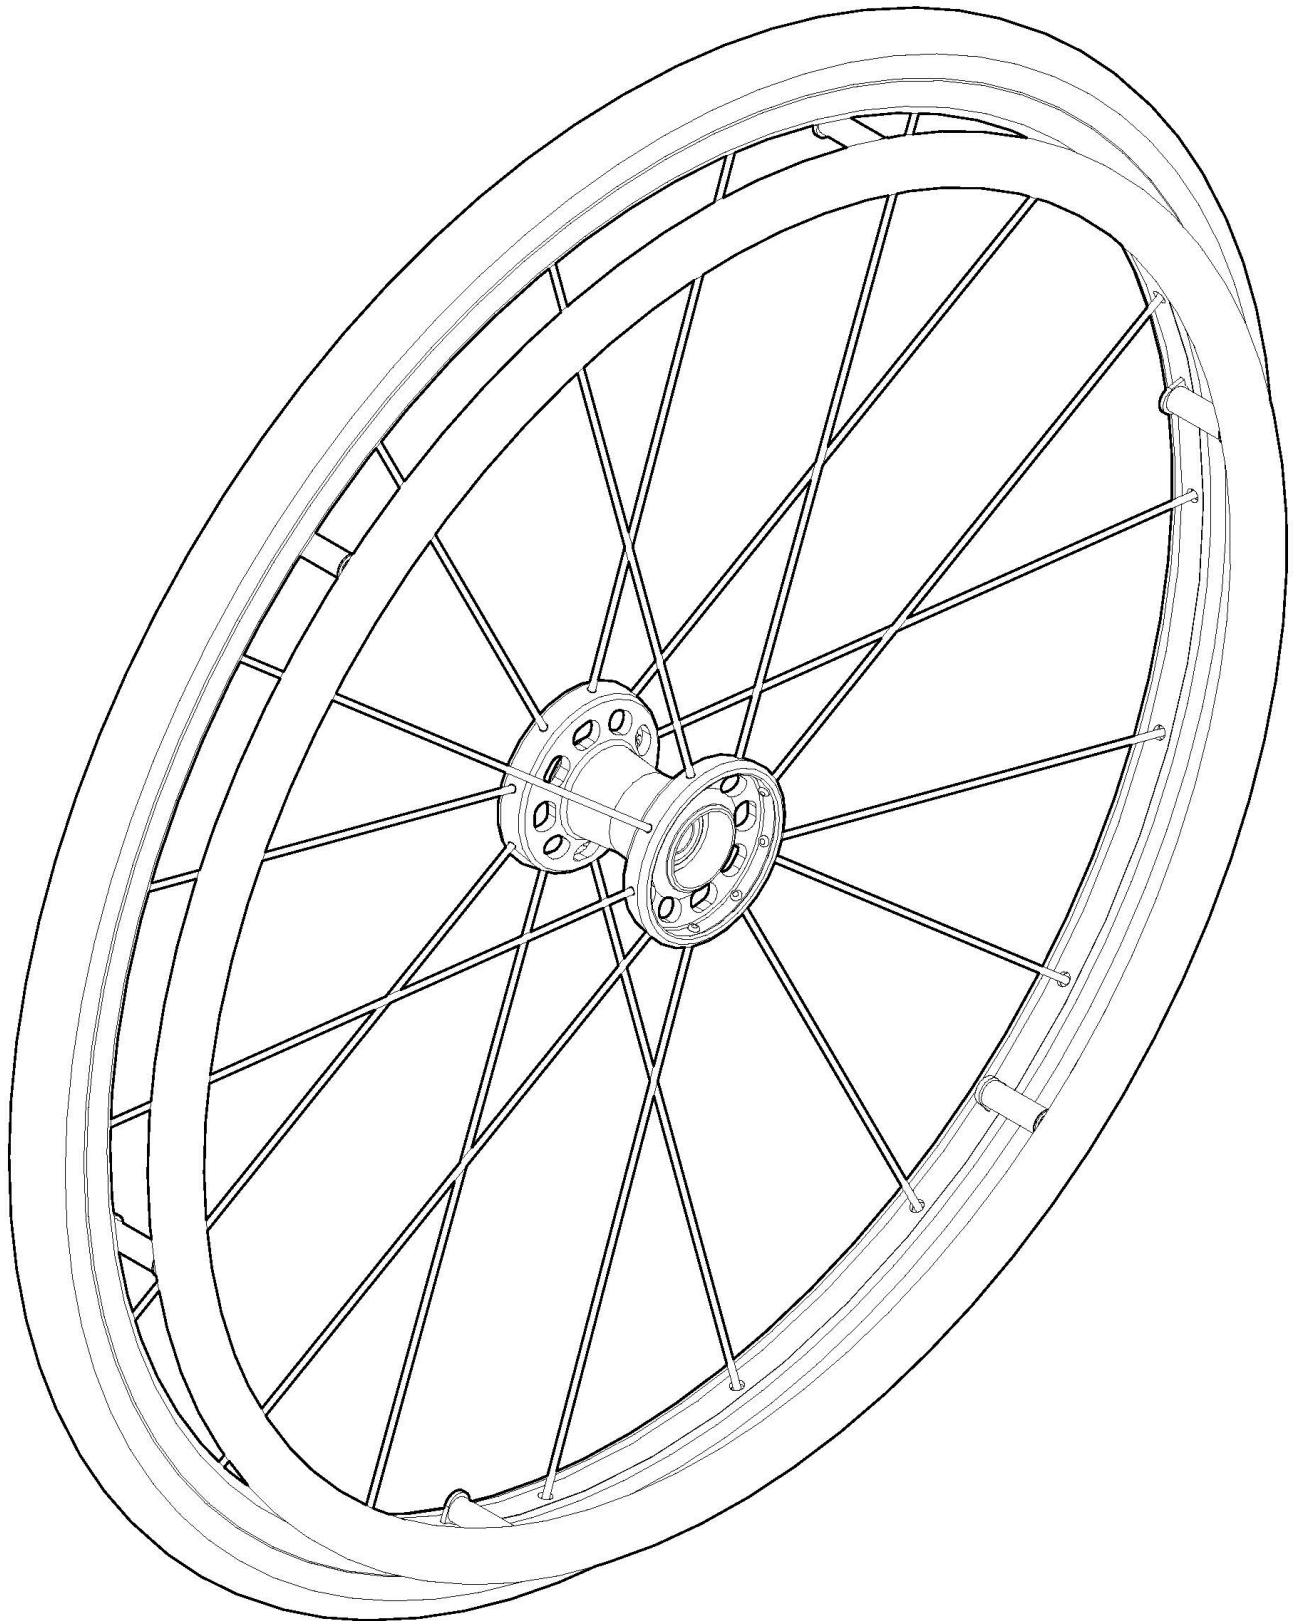

# Arc MAXX Spoke Wheel / Tire / Handrim Kits

---

*If changing wheel size and anti-tips are present, new anti-tips may be required. If changing wheel size or style, new axles may be needed. These kits cannot be used if Drum Brake is present*

<b>Item Number</b>	<b>Part Number</b>	<b>Description</b>	<b>Quantity</b>
	118156	20" MAXX Spoke, Pneumatic Tire (Black), Aluminum Anodized Handrim Kit, Standard Mount	1
	118157	20" MAXX Spoke, Pneumatic Tire (Black), Aluminum Anodized Handrim Kit, Standard Mount w/ Micro Grip	1
	118158	20" MAXX Spoke, Pneumatic Tire (Black), Plastic Coated Handrim Kit, Standard Mount	1
	110997	20" MAXX Spoke, Full Poly Tire, Aluminum Anodized Handrim Kit, Standard Mount	1
	110998	20" MAXX Spoke, Full Poly Tire, Aluminum Anodized Handrim Kit, Standard Mount w/ Micro Grip	1
	110999	20" MAXX Spoke, Full Poly Tire, Plastic Coated Handrim Kit, Standard Mount	1
	111000	20" MAXX Spoke, Pneumatic w/ Airless Insert Tire (Gray), Aluminum Anodized Handrim Kit, Standard Mount	1
	118159	20" MAXX Spoke, Pneumatic w/ Airless Insert Tire (Black), Aluminum Anodized Handrim Kit, Standard Mount	1
	118160	20" MAXX Spoke, Pneumatic w/ Airless Insert Tire (Black), Aluminum Anodized Handrim Kit, Standard Mount w/ Micro Grip	1
	118161	20" MAXX Spoke, Pneumatic w/ Airless Insert Tire (Black), Plastic Coated Handrim Kit, Standard Mount	1