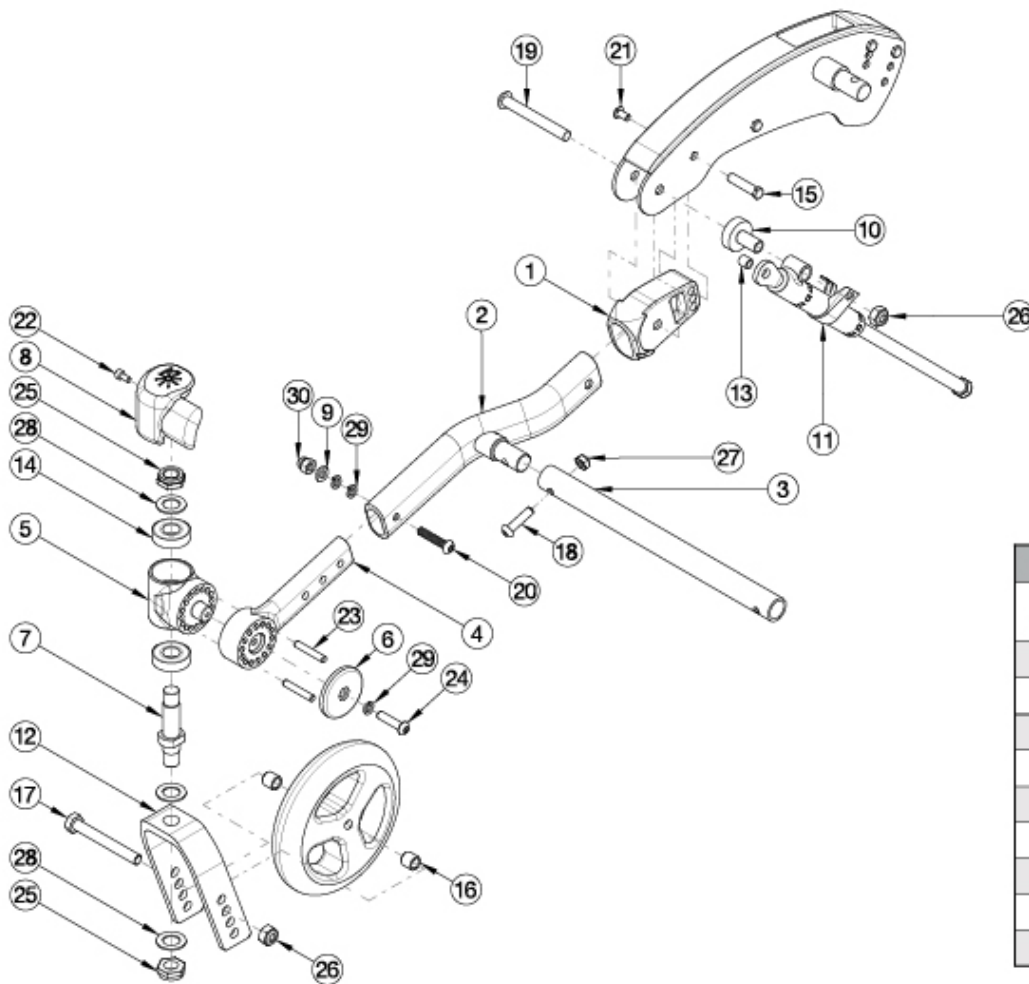

# Flip Caster Arm

| Growth Strut |               |        |
|--------------|---------------|--------|
| Part No.     | Used on Width | Length |
| 002631       | 10"           | 9.5"   |
| 002632       | 11"           | 10.5"  |
| 002633       | 12"           | 11.5"  |
| 002634       | 13"           | 12.5"  |
| 002635       | 14"           | 13.5"  |
| 002636       | 15"           | 14.5"  |
| 002637       | 16"           | 15.5"  |
| 002638       | 17"           | 16.5"  |
| 002639       | 18"           | 17.5"  |

| Item Number                                    | Part Number | Description                      | Quantity |
|--|-------------|----------------------------------|----------|
| 1, 2, 4-6, 8a, 9, 14, 15, 18-24, 26, 27, 29-30 | 502799_ _ _ | Caster Arm Assembly, Right       | 1        |
| 1, 2, 4-6, 8b, 9, 14, 15, 18-24, 26, 27, 29-30 | 502800_ _ _ | Caster Arm Assembly, Left        | 1        |
| 4-6, 8a, 14, 22-24, 29                         | 113927      | Lower Caster Arm Assembly, Right | 1        |
| 4-6, 8b, 14, 22-24, 29                         | 113928      | Lower Caster Arm Assembly, Left  | 1        |
| 7, 12a, 25, 28                                 | 502802      | Fork Assembly 5" FLIP            | 1        |
| 7, 12b, 25, 28                                 | 502803      | Fork Assembly 6" FLIP            | 1        |
| 7, 12c, 25, 28                                 | 502804      | Fork Assembly 6" Wide FLIP       | 1        |