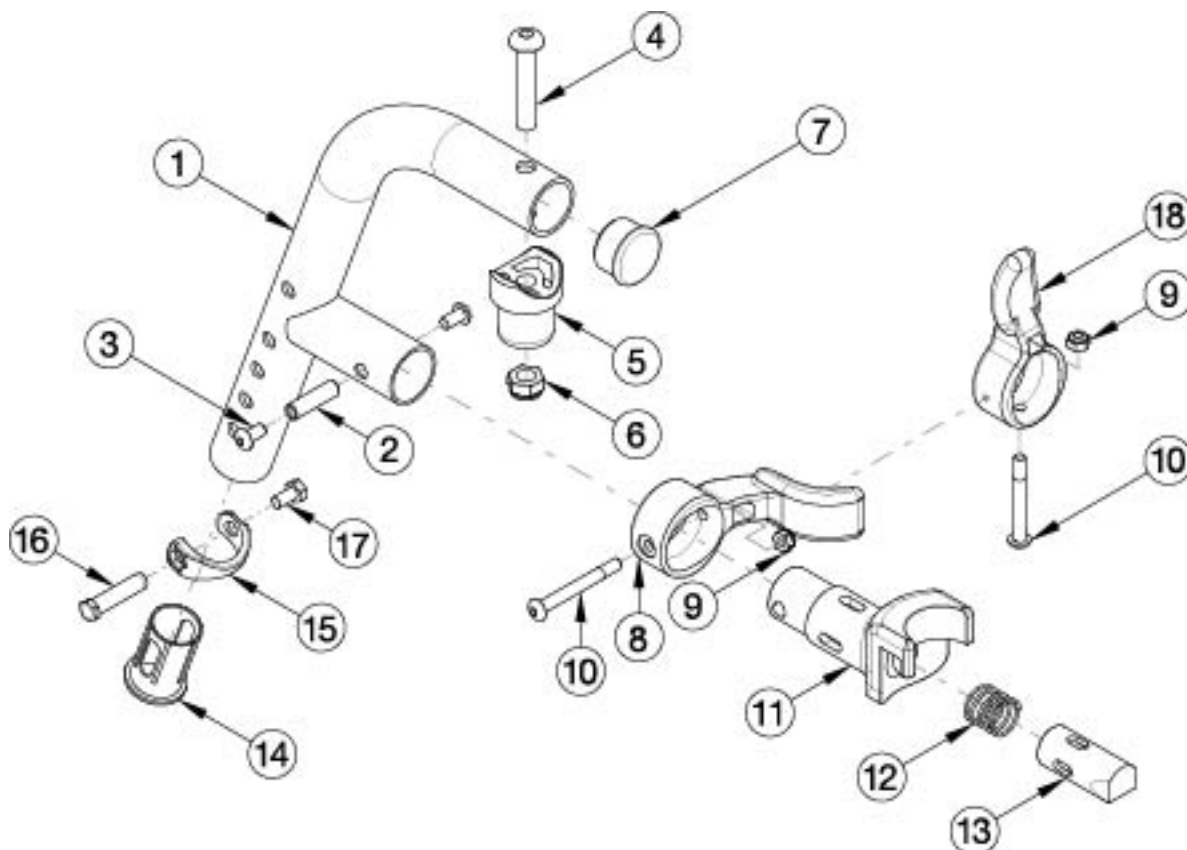

70 Degree Extension Mount Hanger

If chair was built with a fixed front frame or hangers were omitted, then latch blocks need to be ordered with hangers. Please reference the "Front Frame" parts manual page for Catalyst chairs and the "Seat Frame" parts manual page for Focus and Flip chairs. If changing degree of hanger, new extension tubes may be needed. If switching from a contracture footrest to a standard hanger, front seat tubes and latch blocks with hardware will be needed.