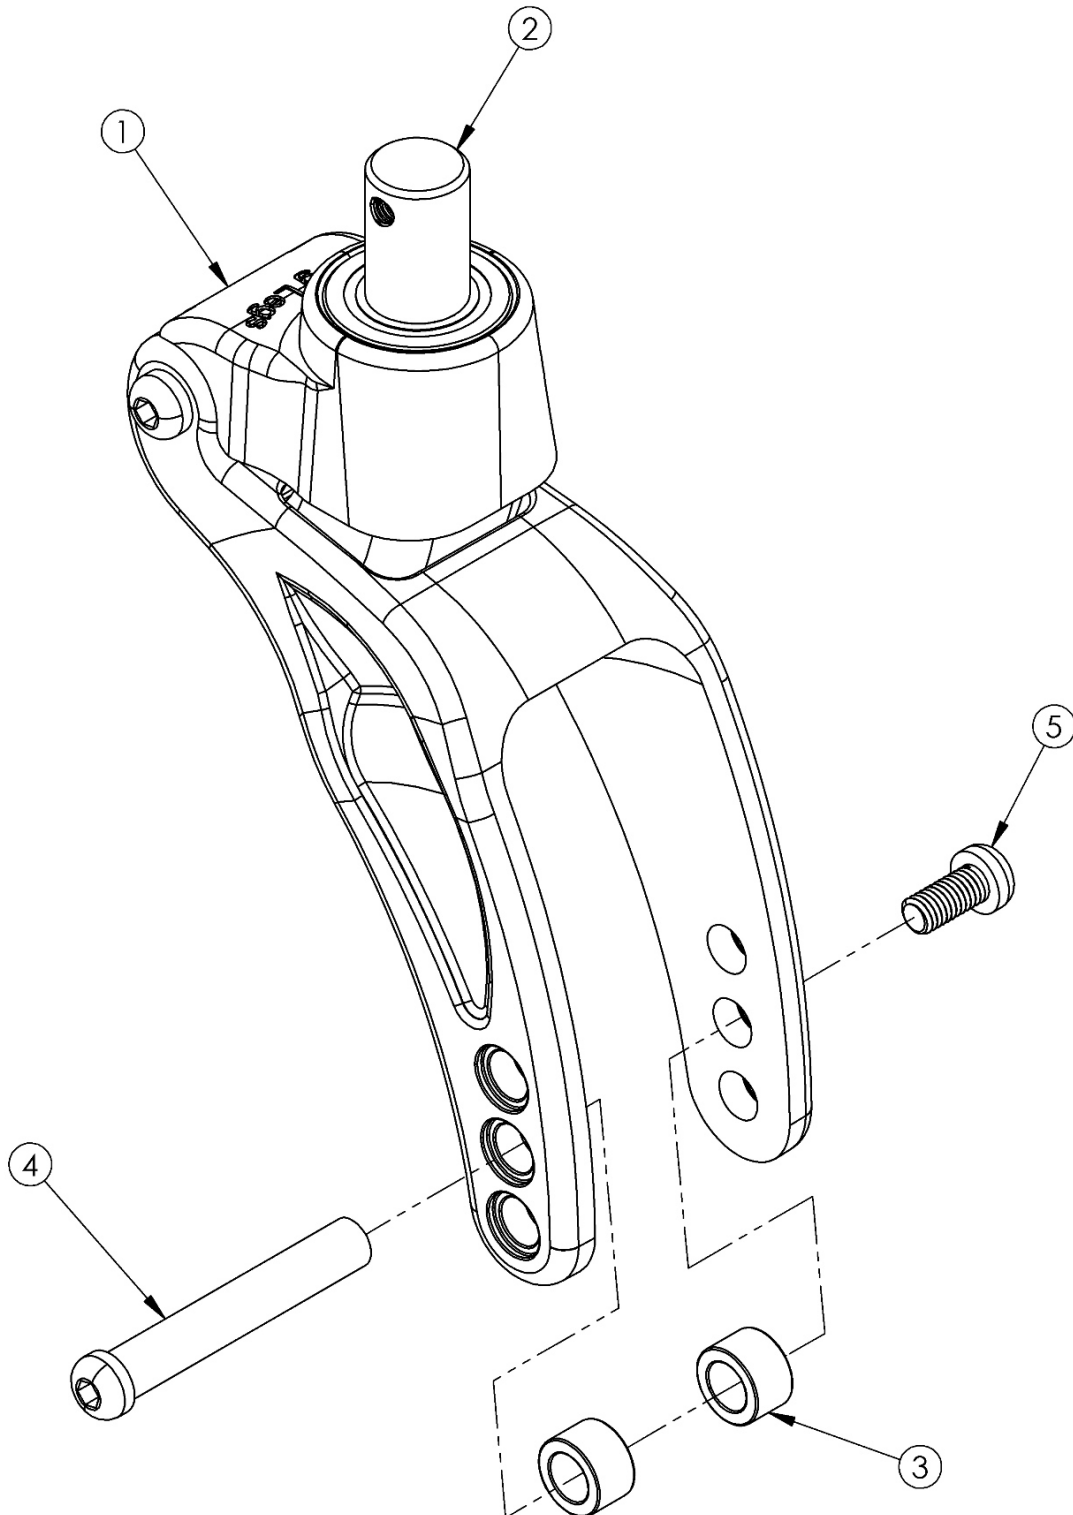

Rogue2 Frog Legs II Suspension System (PHASE 2 Carbon Fork)

Item Number	Part Number	Description	Quantity
1-5	114195	Frog Legs Phase II Carbon Fork with Polymer, Bearing, and 1.25" Stem	1
3-5	103201	Frog Legs Suspension Axle w/Hdwre PAIR, RG/Clik/Ethos	1