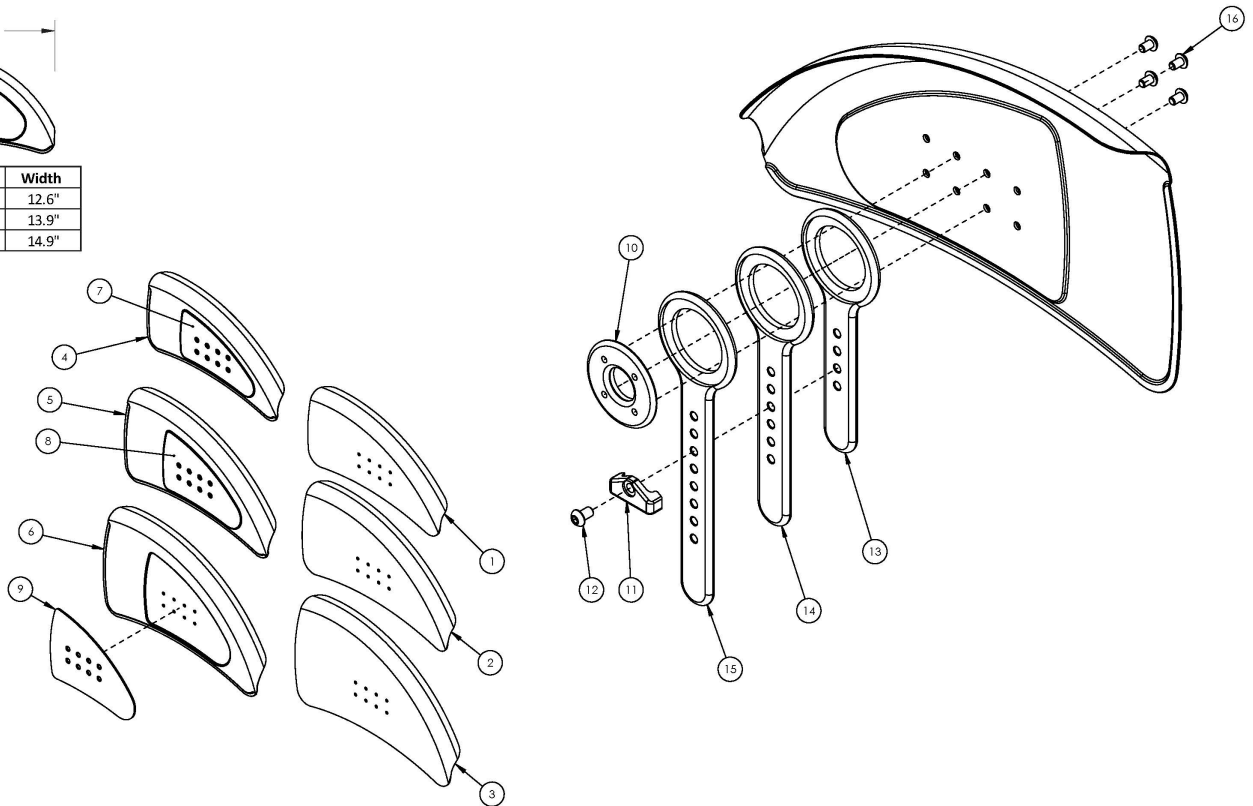

Catalyst Adjustable Fender Side Guard

Side Guard	Height	Width
Small	6.6"	12.6"
Medium	7.7"	13.9"
Large	9.2"	14.9"

If retrofitting, side guard receivers may be required

Item Number	Part Number	Description	Quantity	Retail
1a, 1b, 10-13, 16	506715	Carbon Fiber Adjustable Fender Assembly, Small, PAIR	1	\$492.70
2a, 2b, 10-12, 14, 16	506717	Carbon Fiber Adjustable Fender Assembly, Medium, PAIR	1	\$492.70
3a, 3b, 10-12, 15, 16	506719	Carbon Fiber Adjustable Fender Assembly, Large, PAIR	1	\$492.70
4a, 7b, 10-13, 16	107576	Aluminum Adjustable Fender w/Foam Insert Assembly, Small, Right, Black Matte	1	\$149.45
4b, 7a, 10-13, 16	107577	Aluminum Adjustable Fender w/Foam Insert Assembly, Small, Left, Black Matte	1	\$149.45
4a, 4b, 7a, 7b, 10-13, 16	506703	Aluminum Adjustable Fender w/Foam Insert Assembly, Small, PAIR, Black Matte	1	\$298.90
4e, 4f, 7a, 7b, 10-13, 16	506705_ _ _	Aluminum Adjustable Fender w/Foam Insert Assembly, Small, PAIR, Match Frame Color	1	\$431.50
5a, 8b, 10-12, 14, 16	107580	Aluminum Adjustable Fender w/Foam Insert Assembly, Medium, Right, Black Matte	1	\$149.45
5b, 8a, 10-12, 14, 16	107581	Aluminum Adjustable Fender w/Foam Insert Assembly, Medium, Left, Black Matte	1	\$149.45
5a, 5b, 8a, 8b, 10-12, 14, 16	506707	Aluminum Adjustable Fender w/Foam Insert Assembly, Medium, PAIR, Black Matte	1	\$298.90
5e, 5f, 8a, 8b, 10-12, 14, 16	506709_ _ _	Aluminum Adjustable Fender w/Foam Insert Assembly, Medium, PAIR, Match Frame Color	1	\$431.50