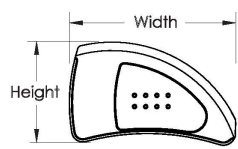

Catalyst Adjustable Fender Side Guard

Side Guard	Height	Width
Small	6.6"	12.6"
Medium	7.7"	13.9"
Large	9.2"	14.9"

If retrofitting, side guard receivers may be required

Item Number	Part Number	Description	Quantity	Retail
1a, 1b, 10-13, 16	506715	Carbon Fiber Adjustable Fender Assembly, Small, PAIR	1	\$492.70
2a, 2b, 10-12, 14, 16	506717	Carbon Fiber Adjustable Fender Assembly, Medium, PAIR	1	\$492.70
3a, 3b, 10-12, 15, 16	506719	Carbon Fiber Adjustable Fender Assembly, Large, PAIR	1	\$492.70
4a, 7b, 10-13, 16	107576	Aluminum Adjustable Fender w/Foam Insert Assembly, Small, Right, Black Matte	1	\$149.45
4b, 7a, 10-13, 16	107577	Aluminum Adjustable Fender w/Foam Insert Assembly, Small, Left, Black Matte	1	\$149.45
4a, 4b, 7a, 7b, 10-13, 16	506703	Aluminum Adjustable Fender w/Foam Insert Assembly, Small, PAIR, Black Matte	1	\$298.90
4e, 4f, 7a, 7b, 10-13, 16	506705_ _ _	Aluminum Adjustable Fender w/Foam Insert Assembly, Small, PAIR, Match Frame Color	1	\$431.50
5a, 8b, 10-12, 14, 16	107580	Aluminum Adjustable Fender w/Foam Insert Assembly, Medium, Right, Black Matte	1	\$149.45
5b, 8a, 10-12, 14, 16	107581	Aluminum Adjustable Fender w/Foam Insert Assembly, Medium, Left, Black Matte	1	\$149.45
5a, 5b, 8a, 8b, 10-12, 14, 16	506707	Aluminum Adjustable Fender w/Foam Insert Assembly, Medium, PAIR, Black Matte	1	\$298.90
5e, 5f, 8a, 8b, 10-12, 14, 16	506709_ _ _	Aluminum Adjustable Fender w/Foam Insert Assembly, Medium, PAIR, Match Frame Color	1	\$431.50