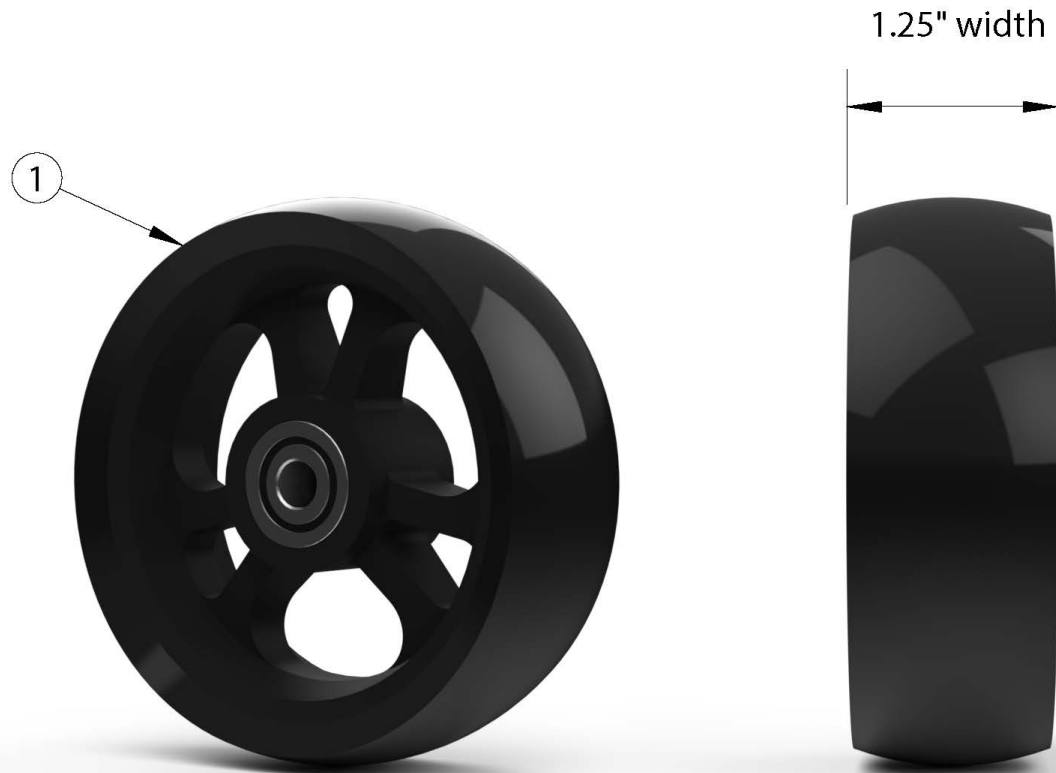

Little Wave XP Casters - 1.25" Soft Roll (Poly)

If changing size of casters, new forks may be needed.

Item Number	Part Number	Description	Quantity
1a	100809	Caster 4 x 1.25" Soft Roll <i>Replaced part number 100517</i>	1
1b	100807	Caster 5 x 1.25" Soft Roll <i>Replaced part number 100518</i>	1
1c	100786	Caster 6 x 1.25" Soft Roll <i>Replaced part number 100521</i>	1