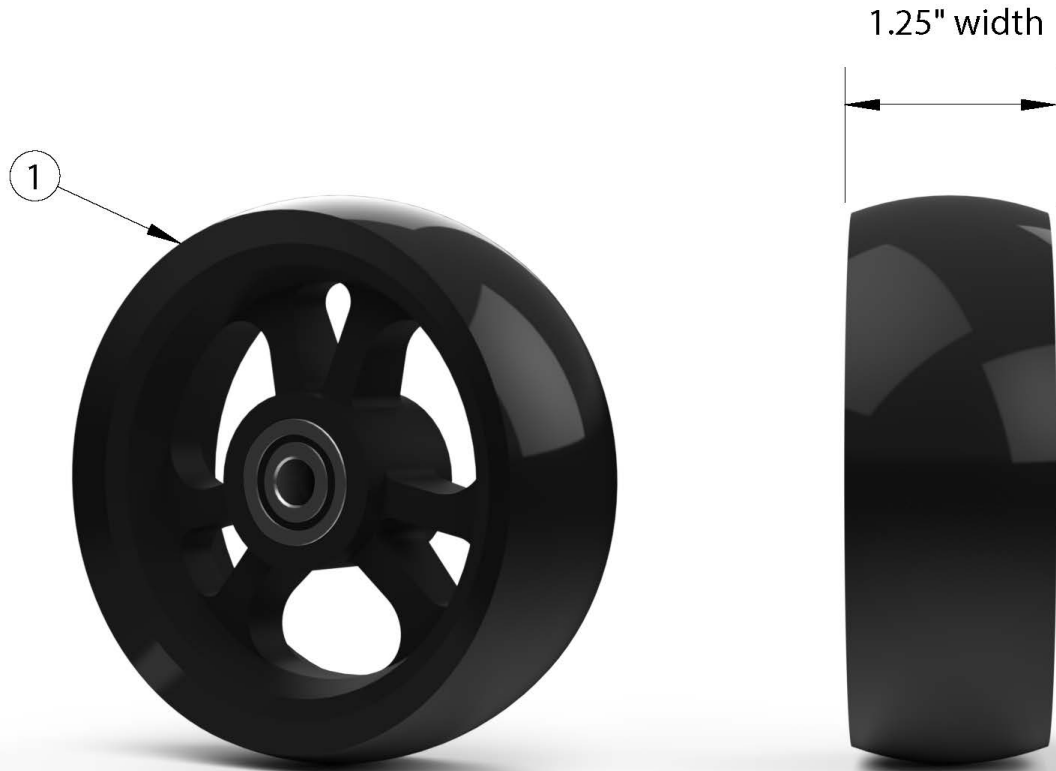

Rogue XP Casters - 1" Poly

Item Number	Part Number	Description	Quantity	Retail
1a	100809	Caster 4 x 1" Poly (1.25") <i>Replaced part number 100517</i>	1	\$58.83
1b	100807	Caster 5 x 1" Poly (1.25") <i>Replaced part number 100518</i>	1	\$58.83
1c	100786	Caster 6 x 1" Poly (1.25") <i>Replaced part number 100521</i>	1	\$58.83