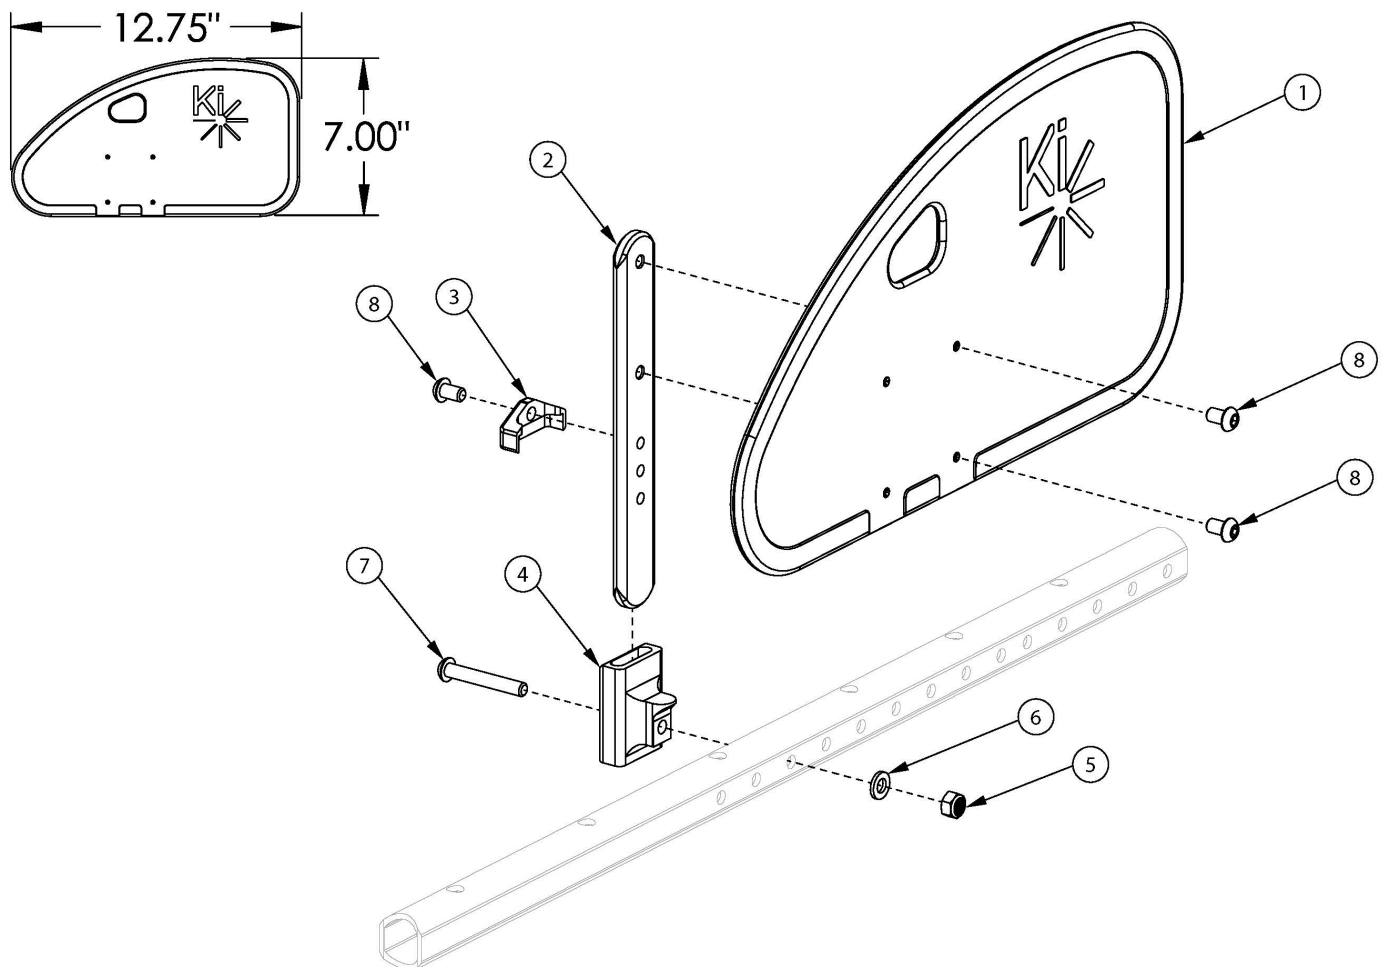

Liberty Side Guard

Rear holes on side guard panel (#1) are drilled for all chair configurations, unless otherwise specified. If retrofitting, side guard receivers may be required

Item Number	Part Number	Description	Quantity
1-3, 8	112578	Side Guard Assembly, Rear Drilled, Left	1
1-3, 8	112579	Side Guard Assembly, Rear Drilled, Right	1
1-3, 8	112580	Side Guard Assembly, Rear Drilled, PAIR	1
1-8	506197	Side Guard Assembly with Receiver, Right, Liberty	1
1-8	506198	Side Guard Assembly with Receiver, Left, Liberty	1
1-8	506199	Side Guard Assembly with Receiver, PAIR, Liberty	1
1	112574	Side Guard Panel Rear Drilled	1
2	000140	Side Guard Post	1

Item Number	Part Number	Description	Quantity
3	001342	Side Guard Post Stop	1
4	003439	Receiver, Sideguard, Liberty	1
5	100658	M6 Nylock Nut Blk Zn	1
6	100746	M6 Flat Washer Blk Zn	1
7	100797	M6 x 40 BHCS BLK ZC	1
8	101184	M6 x 10 BTN SHCS BLKZC w/Patch	3