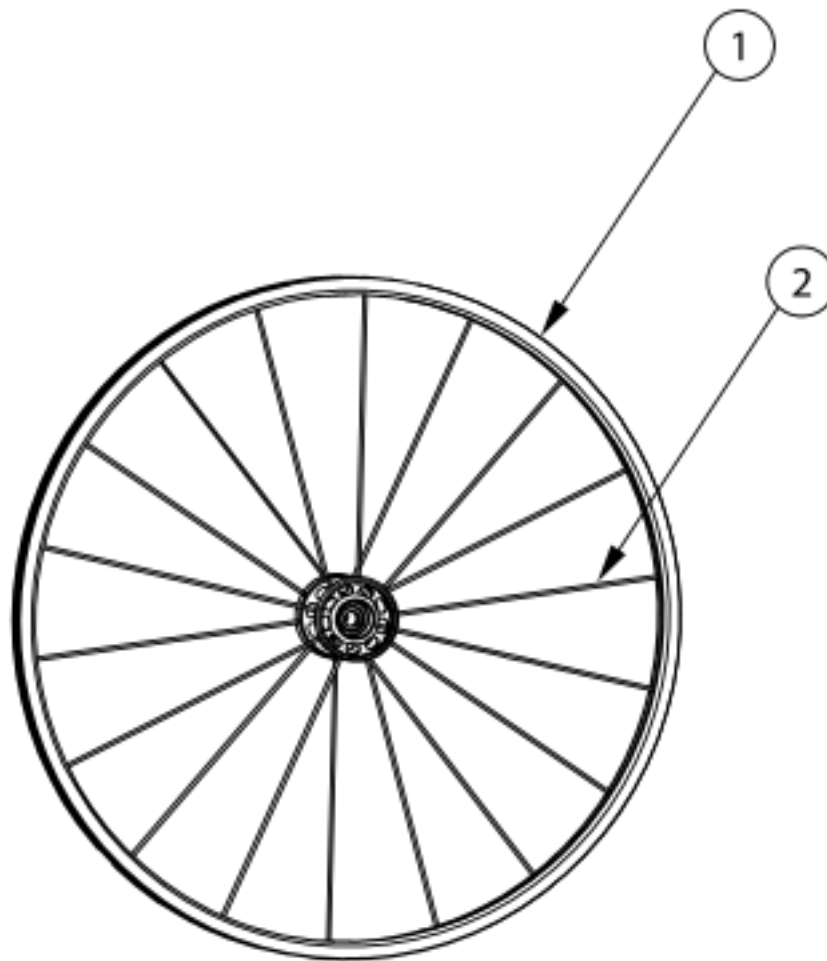

Catalyst 5Vx Wheels - MAXX Performance Spoke

If changing wheel size and anti-tips are present, new anti-tips may be required. If changing wheel style, new axles may be needed. Please note tab mounted handrims must be installed prior to the tire being installed. If Drum Brake is present, see MAXX Spoke for Drum Brake page.

| Item Number | Part Number | Description | Quantity |
|-------------|-------------|--|----------|
| 1a | 108244 | Wheel 20" MAXX Performance Spoke, Black Hub/Rim/Spokes | 1 |
| 1b | 105135 | Wheel 22" MAXX Performance Spoke, Black Hub/Rim/Spokes | 1 |
| 1c | 105136 | Wheel 24" MAXX Performance Spoke, Black Hub/Rim/Spokes | 1 |
| 1d | 107436 | Wheel 25" MAXX Performance Spoke, Black Hub/Rim/Spokes | 1 |
| 1e | 107437 | Wheel 26" MAXX Performance Spoke, Black Hub/Rim/Spokes | 1 |
| 2a | 109274 | Replacement Spoke MAXX Performance Spoke 20" | 1 |

| Item Number | Part Number | Description | Quantity |
|-------------|-------------|--|----------|
| 2b | 107407 | Replacement Spoke MAXX Performance Spoke 22" | 1 |
| 2c | 107408 | Replacement Spoke MAXX Performance Spoke 24" | 1 |
| 2d | 107409 | Replacement Spoke MAXX Performance Spoke 25" | 1 |
| 2e | 107410 | Replacement Spoke MAXX Performance Spoke 26" | 1 |