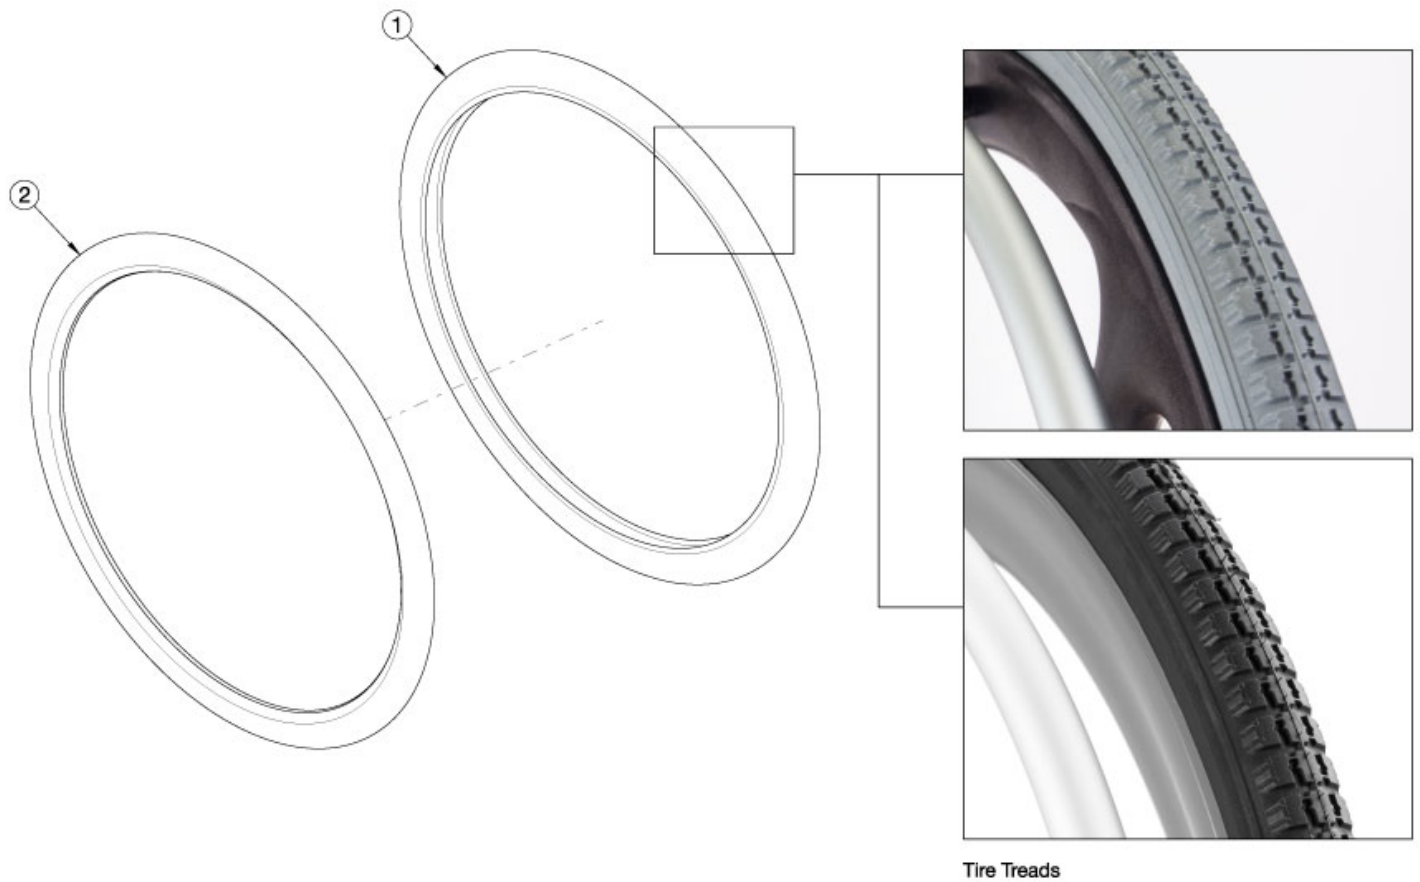

# Little Wave Tires - Pneumatic with Airless Insert

Please note tab mounted handrims must be installed prior to the tire being installed.

Item Number	Part Number	Description	Quantity
1a, 2a	110020	Tire 18" x 1 3/8" Pneumatic (Gray) and Airless Insert Kit	1
1b, 2b	118155	Tire 20" x 1 3/8" Pneumatic (Black) and Airless Insert Kit	1
1c, 2c	118209	Tire 22" x 1 3/8" Pneumatic (Black) and Airless Insert Kit	1
1d, 2d	118217	Tire 24" x 1 3/8" Pneumatic (Black) and Airless Insert Kit	1
1a	101587	Tire 18" x 1 3/8" Pneumatic, Gray	1
1b	116843	Tire 20" x 1 3/8" Pneumatic, Black	1
1c	116735	Tire 22" x 1 3/8" Pneumatic, Black <i>Replacement for part number 100634</i>	1
1d	116736	Tire 24" x 1 3/8" Pneumatic, Black <i>Replacement for part number 100635</i>	1
2a	101092	Airless Insert 18"	1