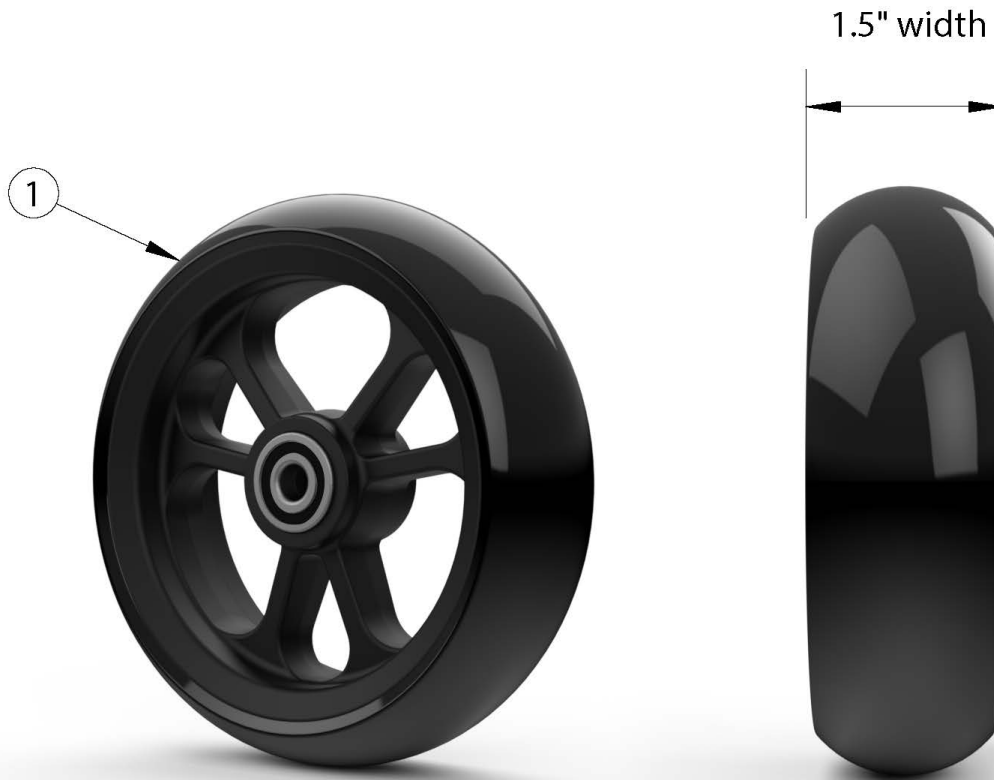

Rogue ALX Casters - 1.5" Poly

If changing size of casters, new forks may be needed.

Item Number	Part Number	Description	Quantity
1a	111842	Caster 4 x 1.5" Poly <i>Replaced part numbers 100809 and 102353</i>	1
1b	111843	Caster 5 x 1.5" Poly <i>Replaced part numbers 100807 and 103014</i>	1
1c	111844	Caster 6 x 1.5" Poly <i>Replaced part number 100786</i>	1