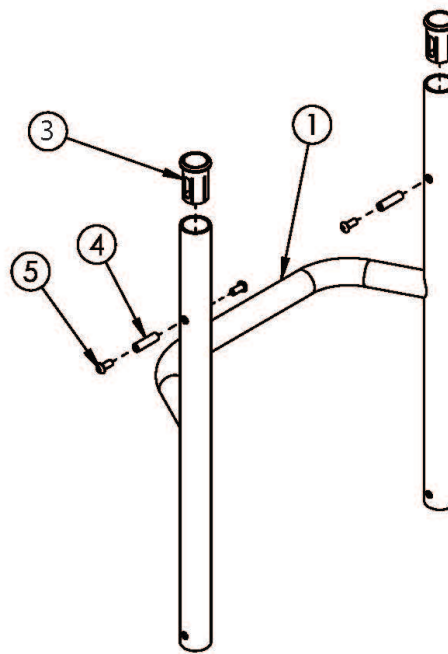

(Discontinued 1) Rogue Style Fixed Height Backrest with Non-Adjustable Height Rigidizer Bar on Rogue ALX - Growth (Formerly Tsunami)

Fixed Height with Omit Push Handles

Fixed Height with Push Handles

This Rogue Style Backrest is not available with the Tsunami Heavy Duty option

Item Number	Part Number	Description	Quantity
1a	108760	Fixed Height Rigid Backrest 5", 14" Wide <i>Used with 9" back height with standard or low profile push handles</i>	1
1b	108762	Fixed Height Rigid Backrest 6", 14" Wide <i>Used with 10" back height with standard or low profile push handles or 12" back height with fold down push handles</i>	1
1c	108764	Fixed Height Rigid Backrest 7", 14" Wide <i>Used with 9" back height with omit push handles, 11" back height with standard or low profile push handles or 13" back height with fold down push handles</i>	1
1d	108766	Fixed Height Rigid Backrest 8", 14" Wide <i>Used with 10" back height with omit push handles, 12" back height with standard or low profile push handles or 14" back height with fold down push handles</i>	1