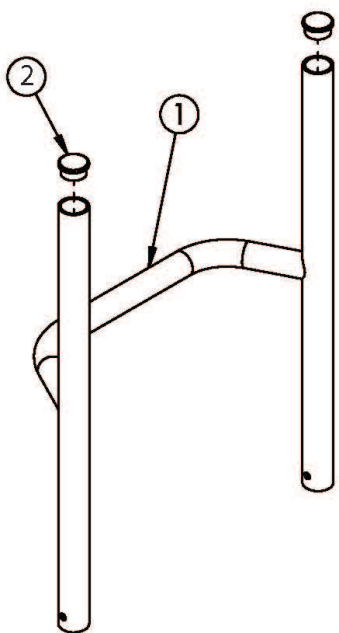

(Discontinued 1) Rogue Style Fixed Height Backrest with Non-Adjustable Height Rigidizer Bar on Rogue ALX - Growth (Formerly Tsunami)

Fixed Height with Omit Push Handles

Fixed Height with Push Handles

This Rogue Style Backrest is not available with the Tsunami Heavy Duty option

Item Number	Part Number	Description	Quantity
1a	108760	Fixed Height Rigid Backrest 5", 14" Wide <i>Used with 9" back height with standard or low profile push handles</i>	1
1b	108762	Fixed Height Rigid Backrest 6", 14" Wide <i>Used with 10" back height with standard or low profile push handles or 12" back height with fold down push handles</i>	1
1c	108764	Fixed Height Rigid Backrest 7", 14" Wide <i>Used with 9" back height with omit push handles, 11" back height with standard or low profile push handles or 13" back height with fold down push handles</i>	1
1d	108766	Fixed Height Rigid Backrest 8", 14" Wide <i>Used with 10" back height with omit push handles, 12" back height with standard or low profile push handles or 14" back height with fold down push handles</i>	1