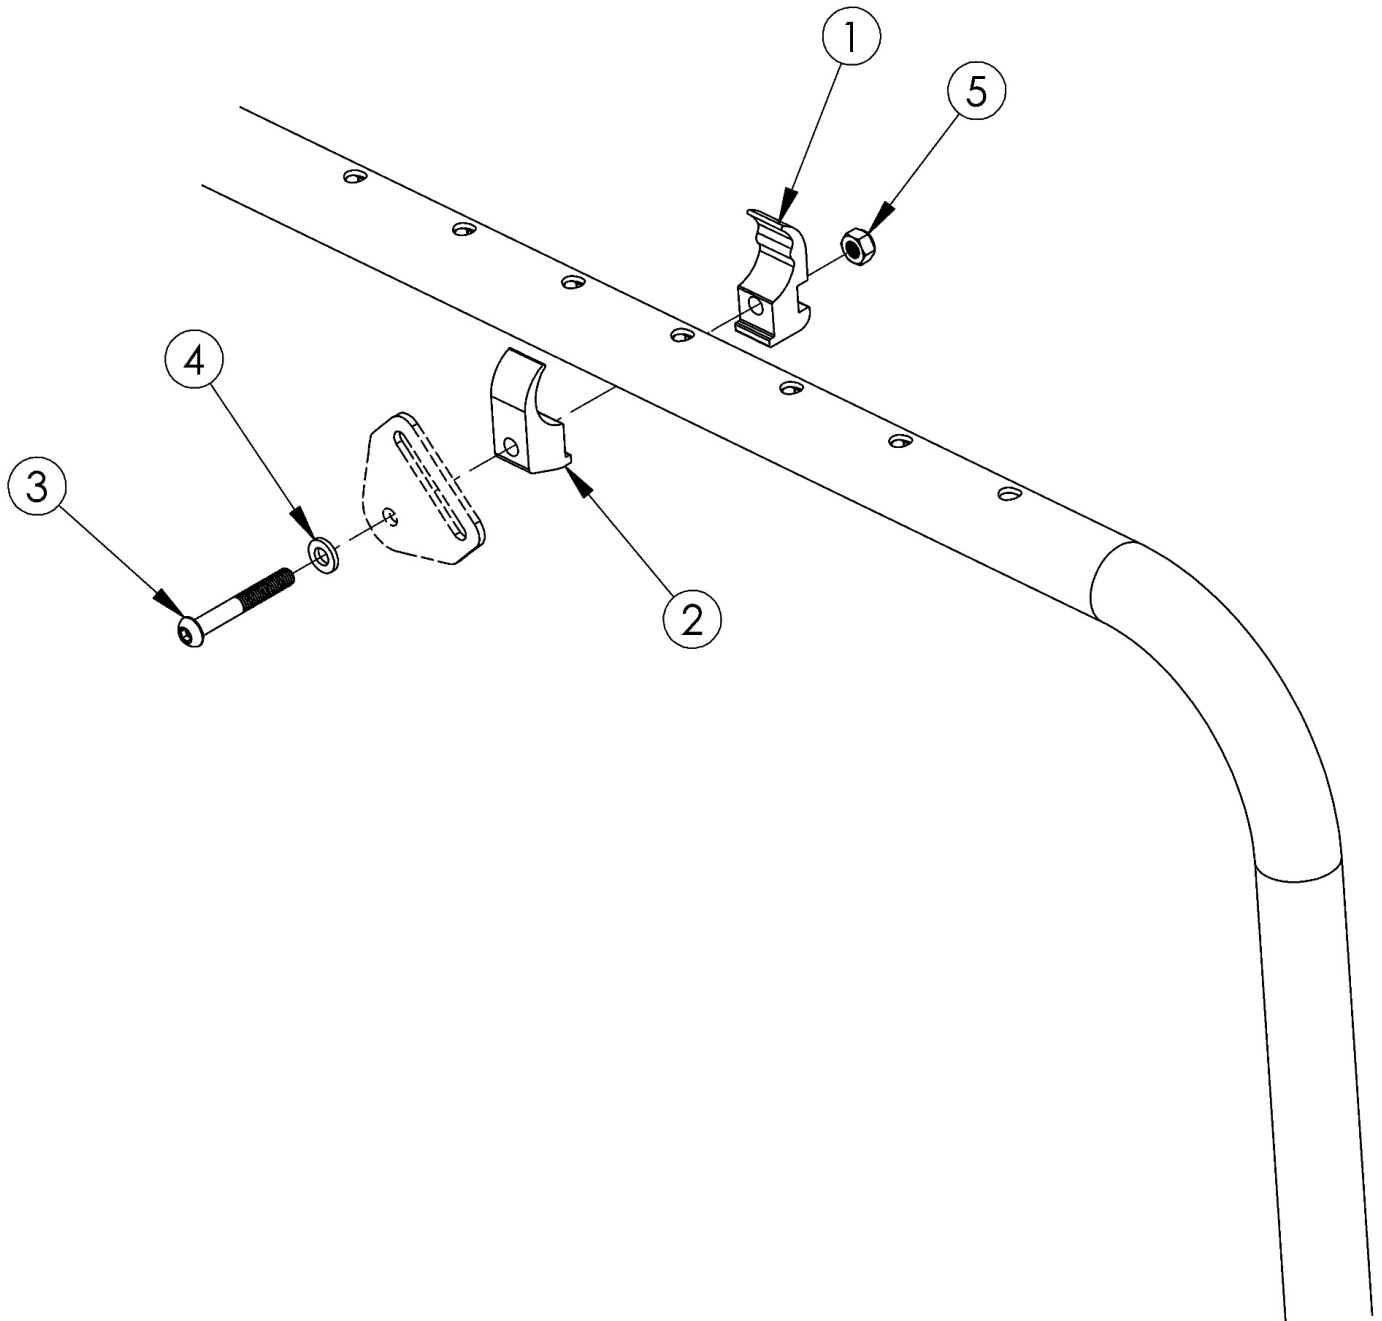

Clik / Ethos Positioning Belt Clamp

Item Number	Part Number	Description	Quantity
1-5	503234	Ki Mobility Belt Mounting Clamp Kit (PAIR) Clik / Ethos	1
1	002792	Seat Belt Clamp A, 1.125" Tubing	2
2	002793	Seat Belt Clamp B, 1.125" Tubing	2

Item Number	Part Number	Description	Quantity
3	100670	M6 x 45 BTN SHCS BLK ZC	2
4	100746	M6 Flat Washer Blk Zn	2
5	100658	M6 Nylock Nut Blk Zn	2