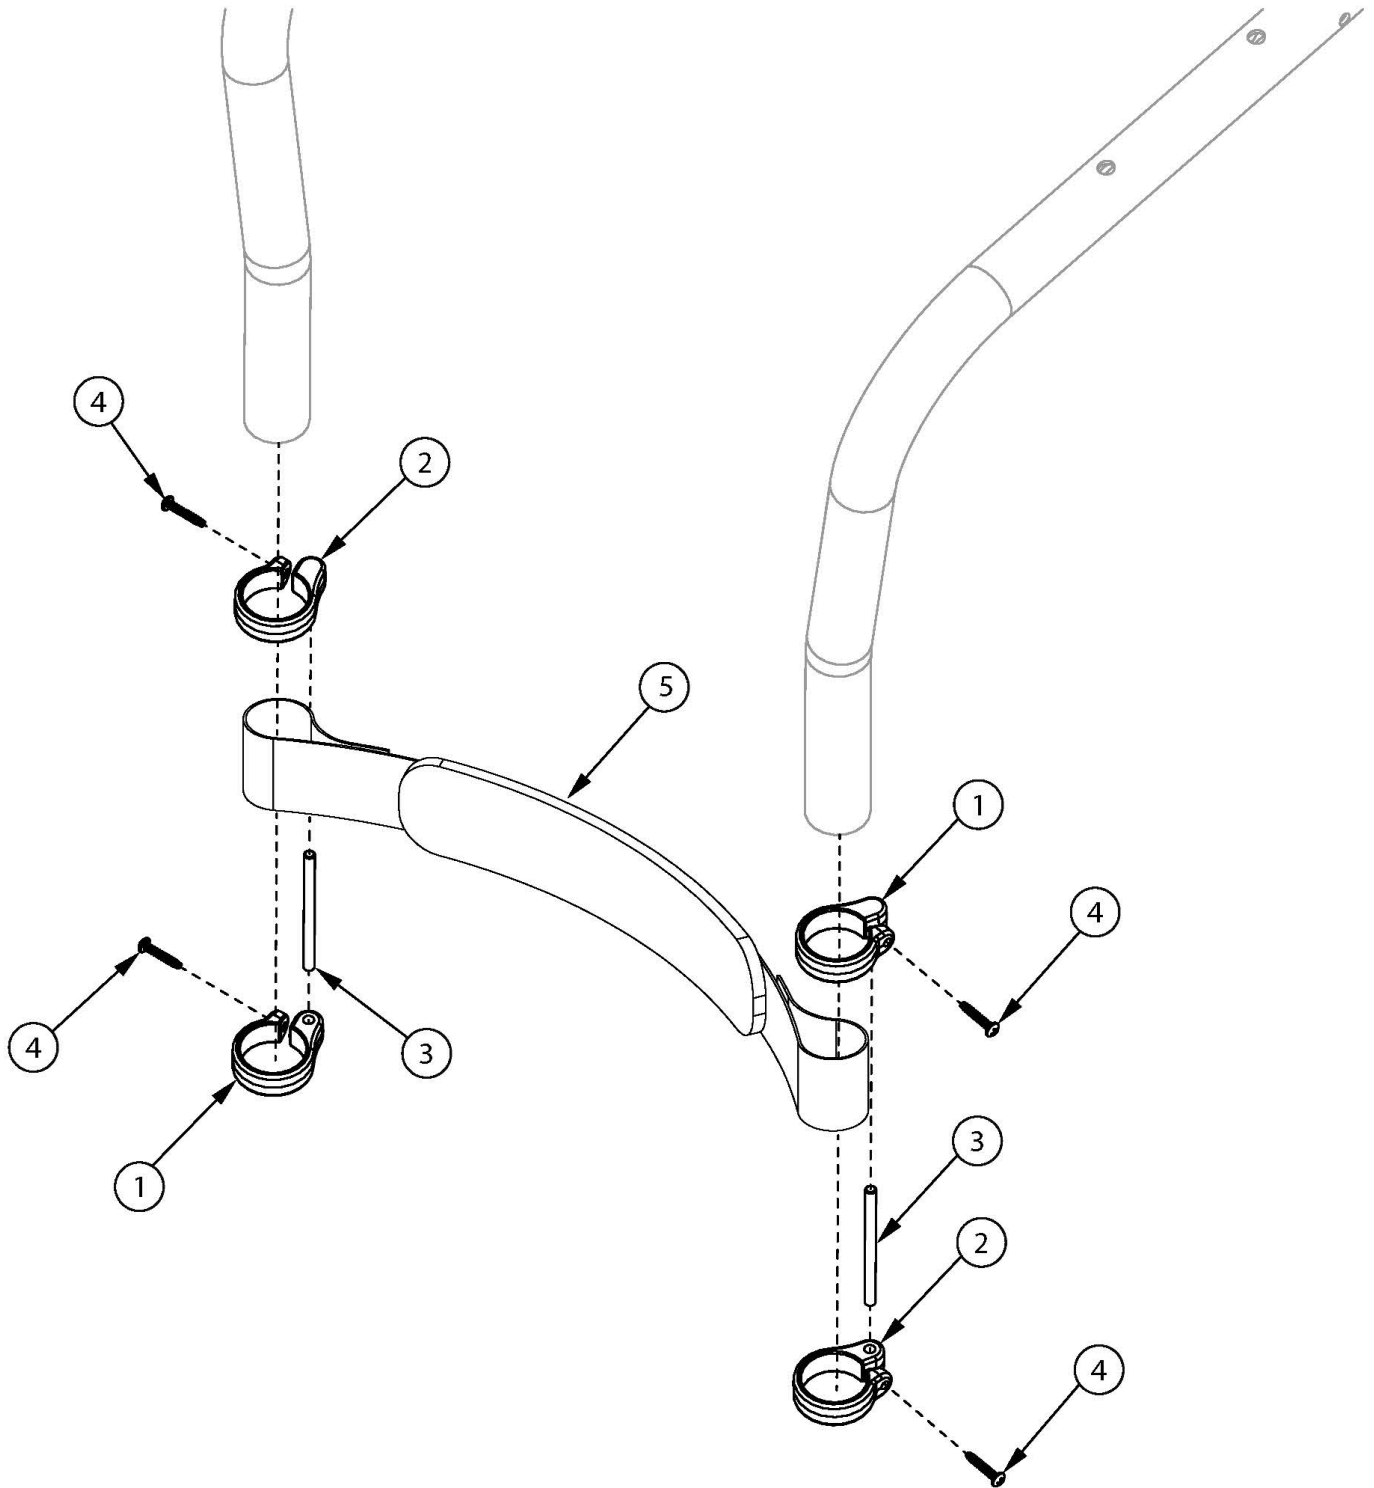

Ethos Padded Velcro Adjustable Calf Strap

Sizes based on seat width

Item Number	Part Number	Description	Quantity
1	004462	Calf Strap Clamp A	2
2	004463	Calf Strap Clamp B	2
3	004464	Calf Strap Rod	2
4	103589	6-13 x 3/4 Phillips Pan HD, Plastite 45, BLK ZN Screw	4
1-4	108224	Calf Strap Clamp Assembly, Ethos	1
5a	101142	Calf Strap Padded, Short 10-14	1
5b	101143	Calf Strap Padded, Medium 15-17	1
5c	101144	Calf Strap Padded, Long 18-24	1
1-4, 5a	108228	Padded Velcro Adjustable Calf Strap with Clamp Assembly, Short 10-14	1
1-4, 5b	108229	Padded Velcro Adjustable Calf Strap with Clamp Assembly, Medium 15-17	1
1-4, 5c	108230	Padded Velcro Adjustable Calf Strap with Clamp Assembly, Long 18-22	1