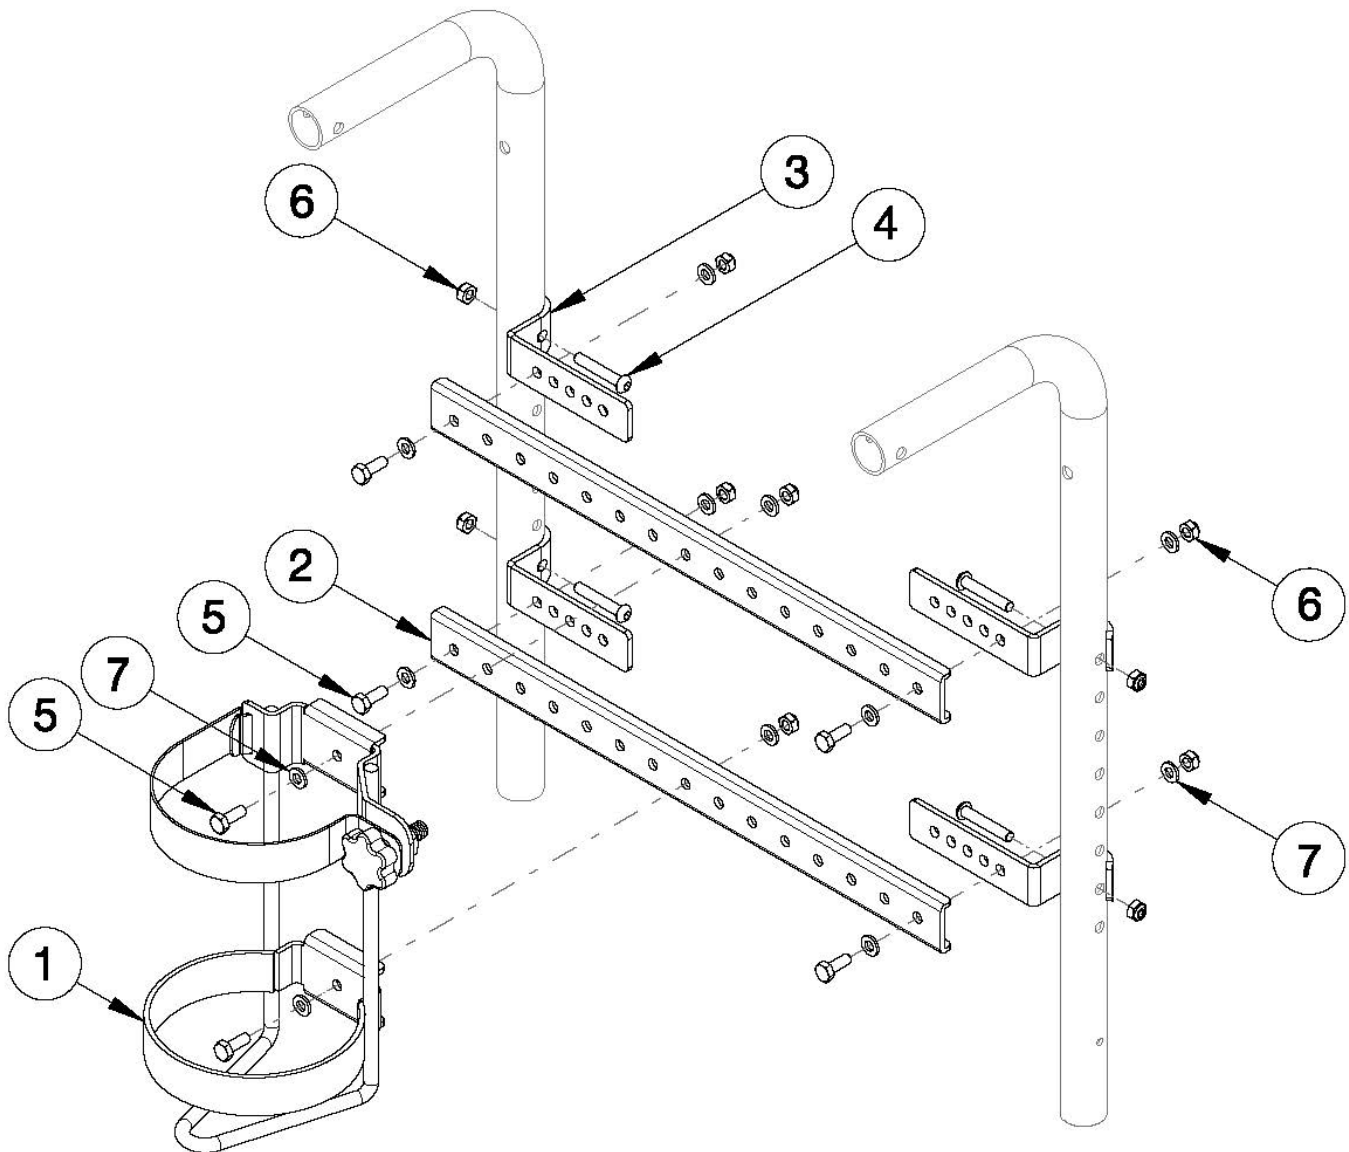

Focus CR O2 Holder

Item Number	Part Number	Description	Quantity	Retail
1, 2a, 3 - 7	501441	O2 Holder Assembly, 14-16 Width, Tilt	1	\$170.00
1, 2b, 3 - 7	501442	O2 Holder Assembly, 16-18 Width, Tilt	1	\$170.00
1, 2c, 3 - 7	501443	O2 Holder Assembly, 18-20 Width, Tilt	1	\$170.00
1, 2d, 3 - 7	501444	O2 Holder Assembly, 20-24 Width, Tilt	1	\$170.00
1	001416	O2 Holder Assembly	1	\$136.68
2a	001385	Strut, Channel, 14-16 Width, Tilt	2	\$21.87

Item Number	Part Number	Description	Quantity	Retail
2b	001386	Strut, Channel, 16-18 Width, Tilt	2	\$21.87
2c	001387	Strut, Channel, 18-20 Width, Tilt	2	\$22.97
2d	001388	Strut, Channel, 20-24 Width, Tilt	2	\$27.34
3	001280	Mount Bracket, 1" Tube Tilt	4	\$10.93
4	101811	M6 x 35 BHCS Blk Zn	4	\$1.05
5	102327	M6 x 16 HHCS Blk Zn	6	\$1.05
6	100658	M6 Nylock Nut Blk Zn	10	\$1.05
7	100746	M6 Flat Washer Blk Zn	12	\$1.58