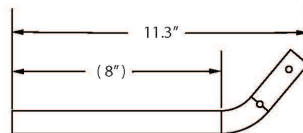

(Discontinued) CR45 Tubular Flip Up

Standard Flip Up Armrest

Short Flip Up Armrest

Option discontinued on Liberty 1/26/23

Item Number	Part Number	Description	Quantity
1a, 2 - 13	506133	Tubular Flip Up Armrest Assembly, Flip	1
1a, 2 - 13	506134	Tubular Flip Up Armrest Assembly, Flip (Pair)	1
1b, 2 - 13	506135	Tubular Flip Up Armrest Assembly Short, Flip	1
1b, 2 - 13	506136	Tubular Flip Up Armrest Assembly Short, Flip (Pair)	1
1a, 2, 6	501250	Tubular Flip Up Armrest Tube Assembly	1
1b, 2, 6	501251	Tubular Flip Up Armrest Tube Assembly Short	1
3	501391	Tubular Flip Up Armrest Stop Block	1
4	000054	Saddle 7/8"	2
5	101125	M6 x 55 BTN SHCS BLKZC	1
6	100803	Tube End Plug 7/8"	1
7	100746	M6 Flat Washer Blk Zn	2
8	000428	Wear Washer	1
9	000055	Saddle 1"	1
10	100658	M6 Nylock Nut Blk Zn	1
11	101456	M6 Ovl Top L/N ZC	1

Item Number	Part Number	Description	Quantity
12	101849	M6 x 65 SHCS Blk Zn	1
13	002914	Sleeve .266 OD x .236 ID x .97 LG	1