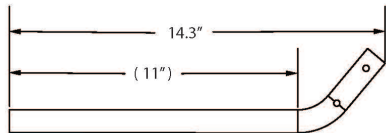

(Discontinued) CR45 Tubular Flip Up

Standard Flip Up Armrest

Short Flip Up Armrest

Option discontinued on Liberty 1/26/23

Item Number	Part Number	Description	Quantity
1a, 2 - 13	506133	Tubular Flip Up Armrest Assembly, Flip	1
1a, 2 - 13	506134	Tubular Flip Up Armrest Assembly, Flip (Pair)	1
1b, 2 - 13	506135	Tubular Flip Up Armrest Assembly Short, Flip	1
1b, 2 - 13	506136	Tubular Flip Up Armrest Assembly Short, Flip (Pair)	1
1a, 2, 6	501250	Tubular Flip Up Armrest Tube Assembly	1
1b, 2, 6	501251	Tubular Flip Up Armrest Tube Assembly Short	1
3	501391	Tubular Flip Up Armrest Stop Block	1
4	000054	Saddle 7/8"	2
5	101125	M6 x 55 BTN SHCS BLKZC	1
6	100803	Tube End Plug 7/8"	1
7	100746	M6 Flat Washer Blk Zn	2
8	000428	Wear Washer	1
9	000055	Saddle 1"	1
10	100658	M6 Nylock Nut Blk Zn	1
11	101456	M6 Ovl Top L/N ZC	1

Item Number	Part Number	Description	Quantity
12	101849	M6 x 65 SHCS Blk Zn	1
13	002914	Sleeve .266 OD x .236 ID x .97 LG	1