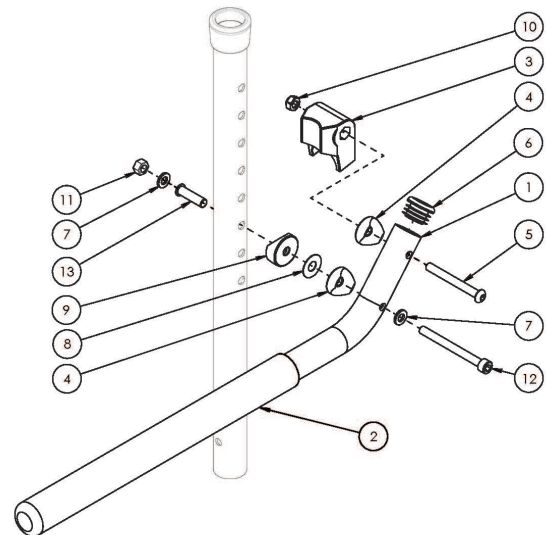

(Discontinued) CR45 Tubular Flip Up

Standard Flip Up Armrest

Short Flip Up Armrest

Option discontinued on Liberty 1/26/23

Item Number	Part Number	Description	Quantity
1a, 2 - 13	506133	Tubular Flip Up Armrest Assembly, Flip	1
1a, 2 - 13	506134	Tubular Flip Up Armrest Assembly, Flip (Pair)	1
1b, 2 - 13	506135	Tubular Flip Up Armrest Assembly Short, Flip	1
1b, 2 - 13	506136	Tubular Flip Up Armrest Assembly Short, Flip (Pair)	1
1a, 2, 6	501250	Tubular Flip Up Armrest Tube Assembly	1
1b, 2, 6	501251	Tubular Flip Up Armrest Tube Assembly Short	1
3	501391	Tubular Flip Up Armrest Stop Block	1
4	000054	Saddle 7/8"	2
5	101125	M6 x 55 BTN SHCS BLKZC	1
6	100803	Tube End Plug 7/8"	1
7	100746	M6 Flat Washer Blk Zn	2
8	000428	Wear Washer	1
9	000055	Saddle 1"	1
10	100658	M6 Nylock Nut Blk Zn	1
11	101456	M6 Ovl Top L/N ZC	1

Item Number	Part Number	Description	Quantity
12	101849	M6 x 65 SHCS Blk Zn	1
13	002914	Sleeve .266 OD x .236 ID x .97 LG	1