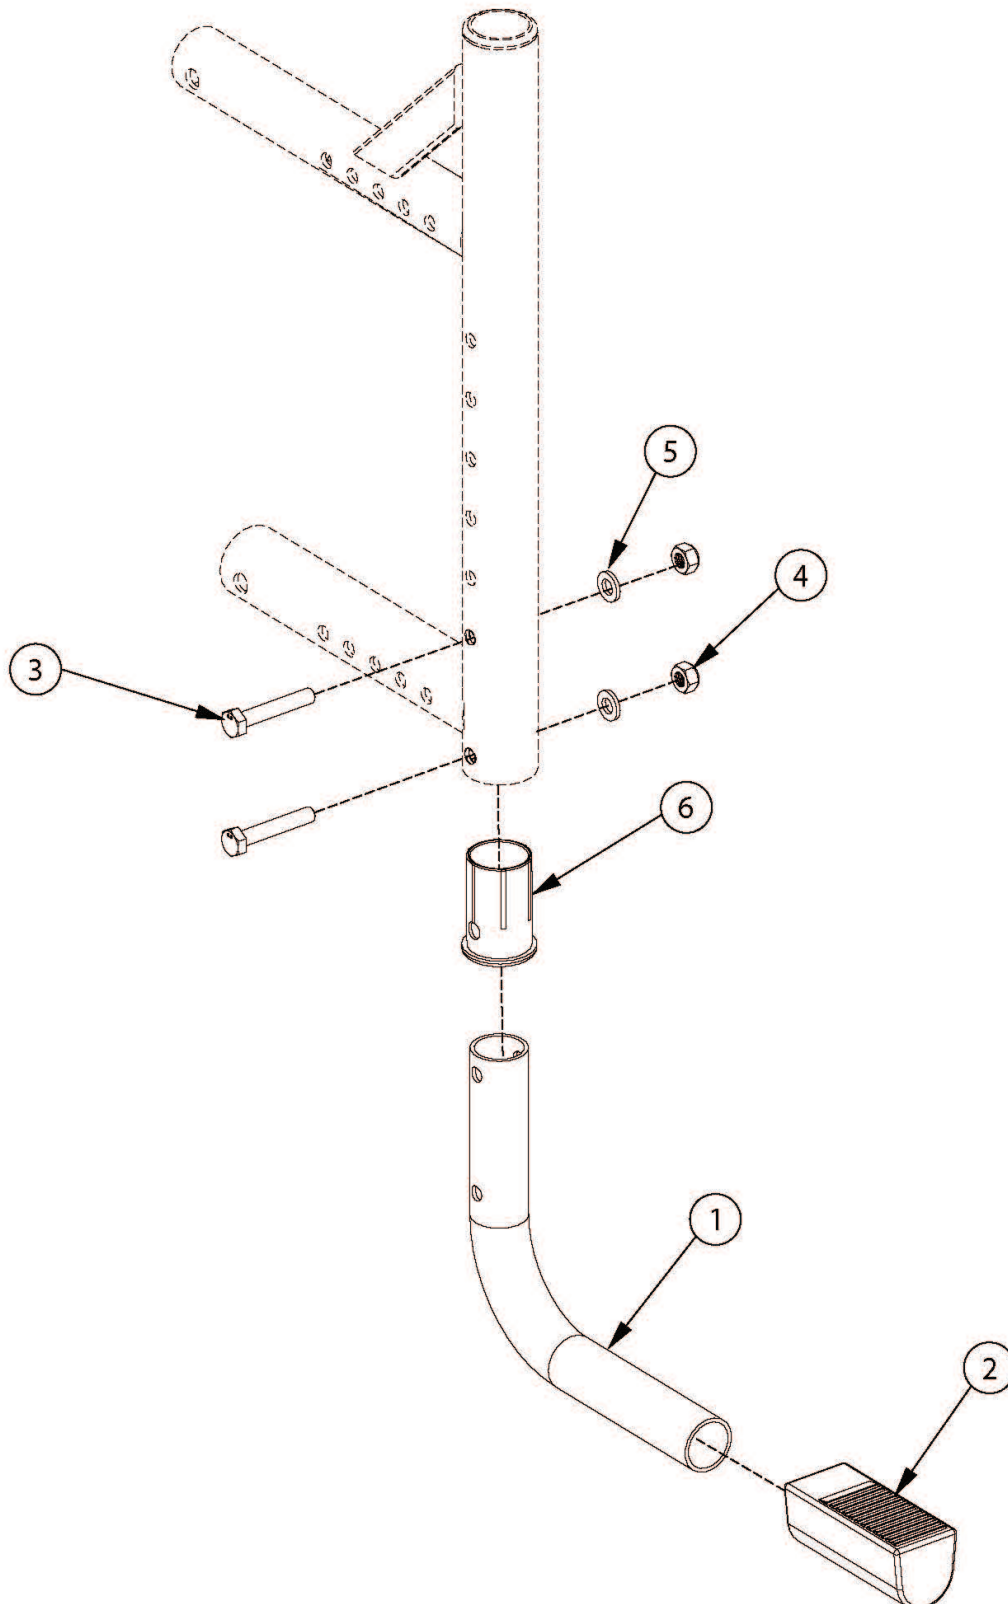

Catalyst 5VX Tipping Lever (Step Tube)

New rear frames required with serial numbers prior to C5053765, C5HD003546, or CVX0091137 Not available with Heavy Duty Option

Item Number	Part Number	Description	Quantity
1 - 6	505420	Catalyst 5VX Tipping Lever (Step Tube) Assembly Kit	1
1, 2	003535	Tipping Lever (Step Tube) Assembly, CAT5VX	1
3	100860	M6 X 35 Hhcs P/Thd Zc	2
4	100658	M6 Nylock Nut Blk Zn	2
5	100746	M6 Flat Washer Blk Zn	2
6	003501	Tipping Lever (Step Tube)/Transit Wheel Sleeve, CAT5VX	1