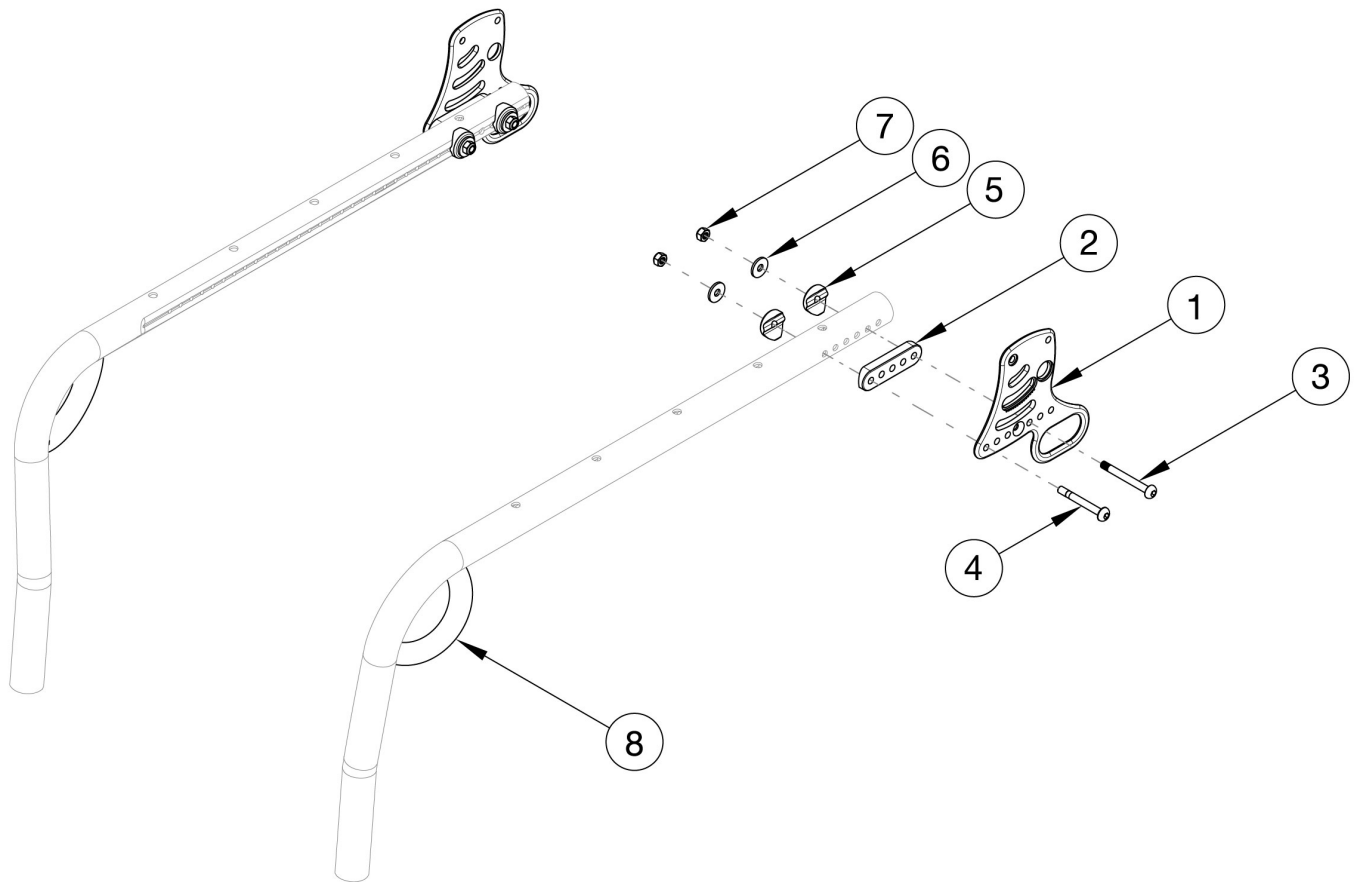

# Ethos Transit

Ethos Transit cannot be retrofitted. If needing to add transit, please contact Customer Service for a Replacement Seat Frame. Utilize if chair has Rigid Locking Fold Down Back.

Item Number	Part Number	Description	Quantity
1a	115552	Back Plate, Transit, Right, Black	1
1b	115553	Back Plate, Transit, Left, Black	1
2	003848	Back Bracket Saddle 1 1/8" <i>Used if Swing Away Arms are not present</i>	2
3	003232	M6 x 55 BHCS Blk Zc <i>Used if Swing Away Arms are present</i>	4
4	003846	M6 x 50 BHCS, Custom, Blk Zc <i>Used if Swing Away Arms are not present</i>	4
5	003849	Saddle For Dimple 1 1/8"	4
6	101853	M6 Washer Blk Zn	4

Item Number	Part Number	Description	Quantity
7	100658	M6 Nylock Nut Blk Zn	4