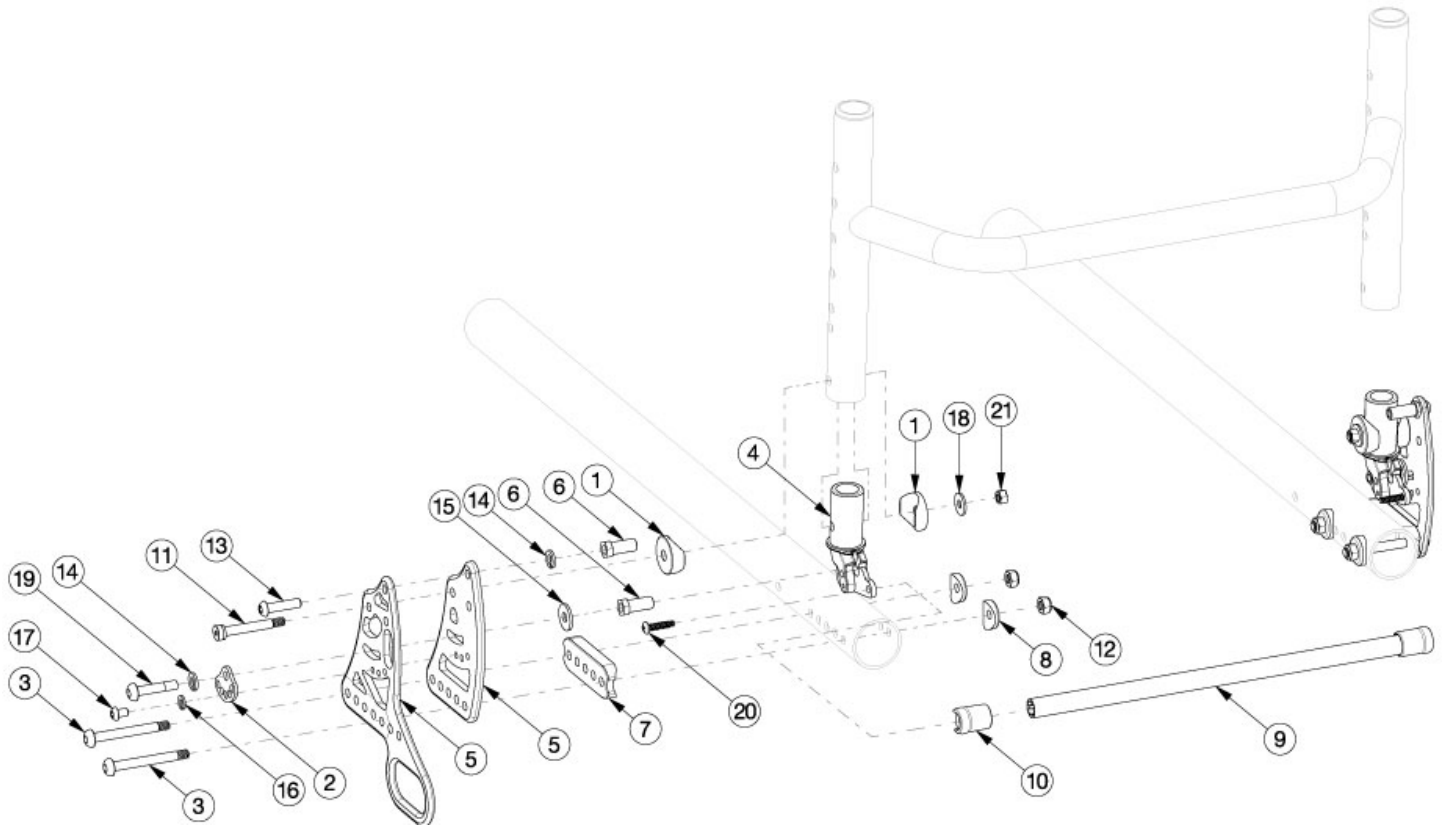

(Discontinued 2) Rogue Backrest Mount and Hardware

Please note the following: ****Backrest Bracket Mount Kits (parts 107199 and 107200) and the Backrest Transit Bracket Mount Kit (part 107245) contain complete assemblies for the left and right sides. **This Rogue Backrest Mount and Hardware is effective starting with serial number RG0016612. **If retrofitting to this backrest style, new back frames and backrest tubes are required. **If replacing backrest parts for a Discontinued Rogue with XP option, see Discontinued Rogue Backrest Mount and Hardware page. If you have a Rogue XP, see the Rogue XP Backrest Mount pages.**

Item Number	Part Number	Description	Quantity
1	000055	Saddle 1"	4
2	001762	Arc Adjustment Cam	2
3a	003232	M6 x 55 BHCS Blk Zc <i>Used on chairs with 0" or positive center of gravity</i>	4
3b	003241	M6 x 60 BHCS P/THD Custom Blk Zc <i>Used on chairs with negative center of gravity</i>	4
5a	003711	Back Bracket Right, Black Anodized	1
5b	003711_ _ _	Color Anodized Back Bracket, Right	1
5d	003712_ _ _	Color Anodized Back Bracket, Left	1
5e	004434	Back Bracket with Transit, Black, Rigid	1