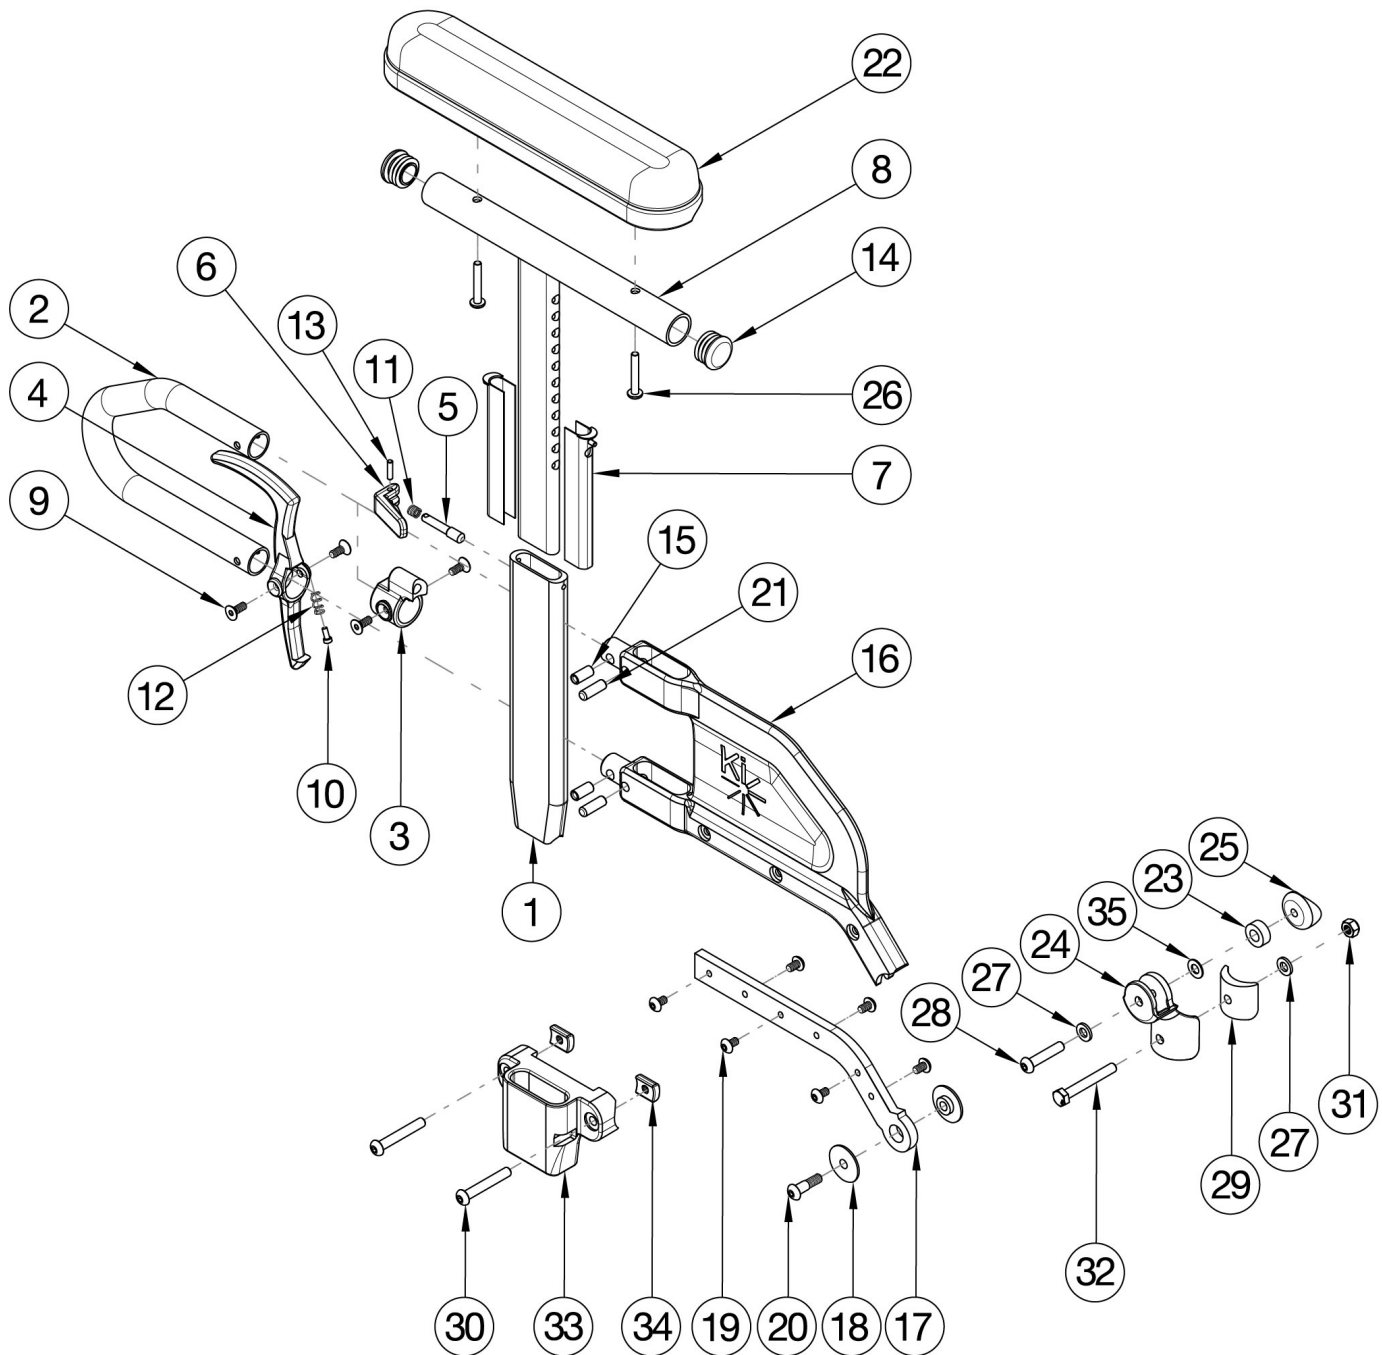

Catalyst E Armrests - Height Adjustable Flip Back T-Arm

Short assemblies used with 14" - 17" Seat Depths. Long assemblies used with 18" - 20" Seat Depths.

| Item Number | Part Number | Description | Quantity | Retail |
|---------------------------------|-------------|--|----------|---------|
| 1-7, 9-13, 15, 16a, 17a, 19, 21 | 004158 | Height Adjustable Flip Back T-Arm Lower Assembly Short <i>Does not include t-arm upper, arm pad or arm pad screws</i> | 1 | \$59.09 |