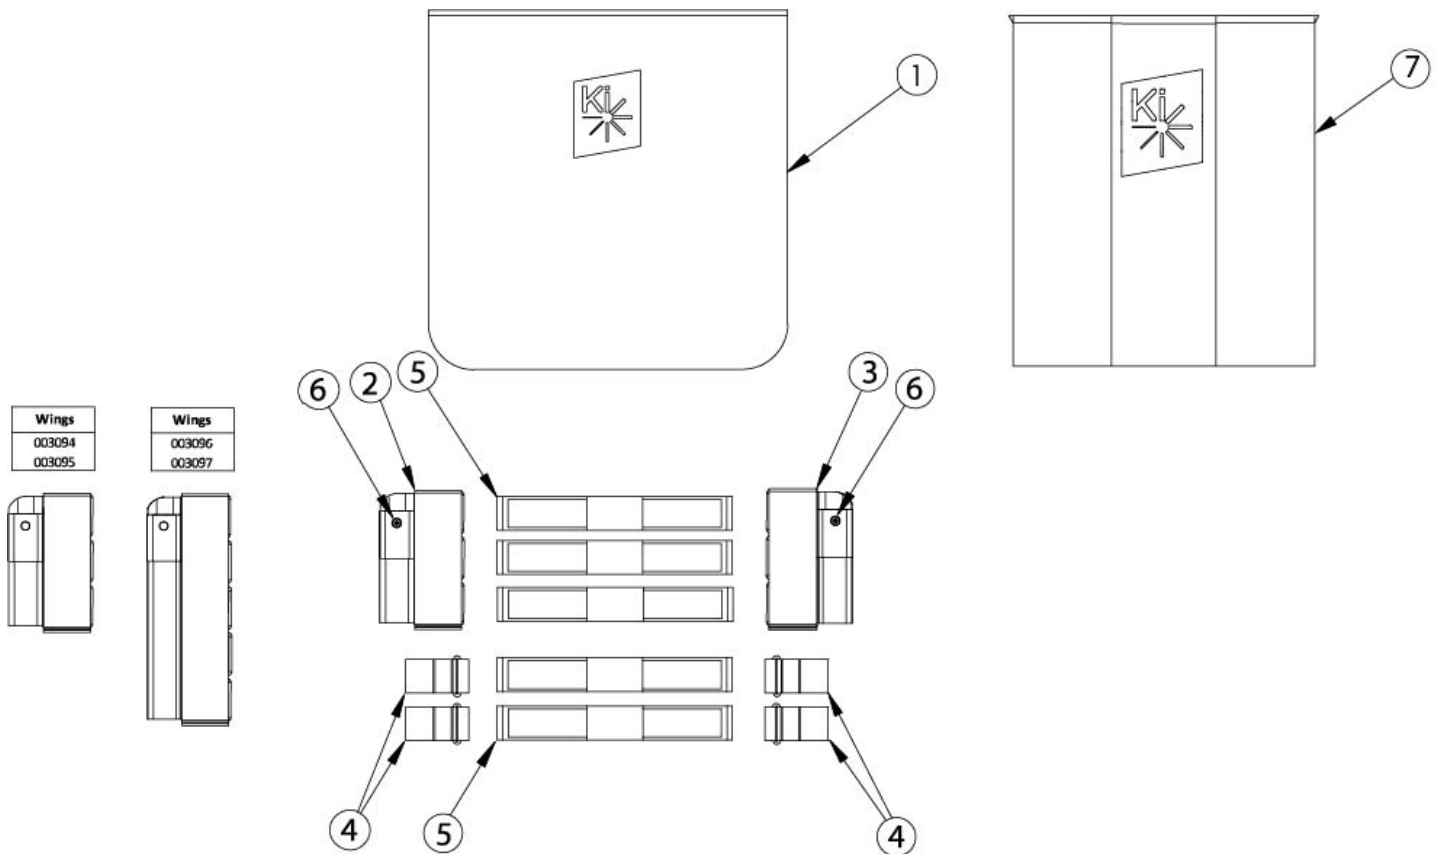

Catalyst Half Folding Tension Back Upholstery

Straight Back			
Backrest Range and Height	Wings	Total Strap Qty	Total D-Ring Qty
Medium 12.5" - 13.5"	003094	4	2
	003095		
Medium 14.5" - 15.5"	003094	5	4
	003095		
Tall 16.5" - 17.5"	003096	6	2
	003097		
Tall 18.5" - 19.5"	003096 003097	7	4

Attaching hardware is not included with the back upholstery assemblies

Item Number	Part Number	Description	Quantity	Retail
1a, 2a, 3a, 4, 5a	506510	Back Upholstery Assembly Tension Adjustable with Standard Cover 14W 12.5-13.5H, Half Folding Back Straight	1	\$313.08
1b, 2a, 3a, 4, 5a	506511	Back Upholstery Assembly Tension Adjustable with Standard Cover 14W 14.5-15.5H, Half Folding Back Straight	1	\$346.70
1b, 2a, 3a, 4, 5a	506512	Back Upholstery Assembly Tension Adjustable with Standard Cover 14W 13.5-14.5H, Half Folding Back 8 Degree Bend	1	\$346.70
1b, 2a, 3a, 4, 5a	506513	Back Upholstery Assembly Tension Adjustable with Standard Cover 14W 15.5H, Half Folding Back 8 Degree Bend	1	\$380.32