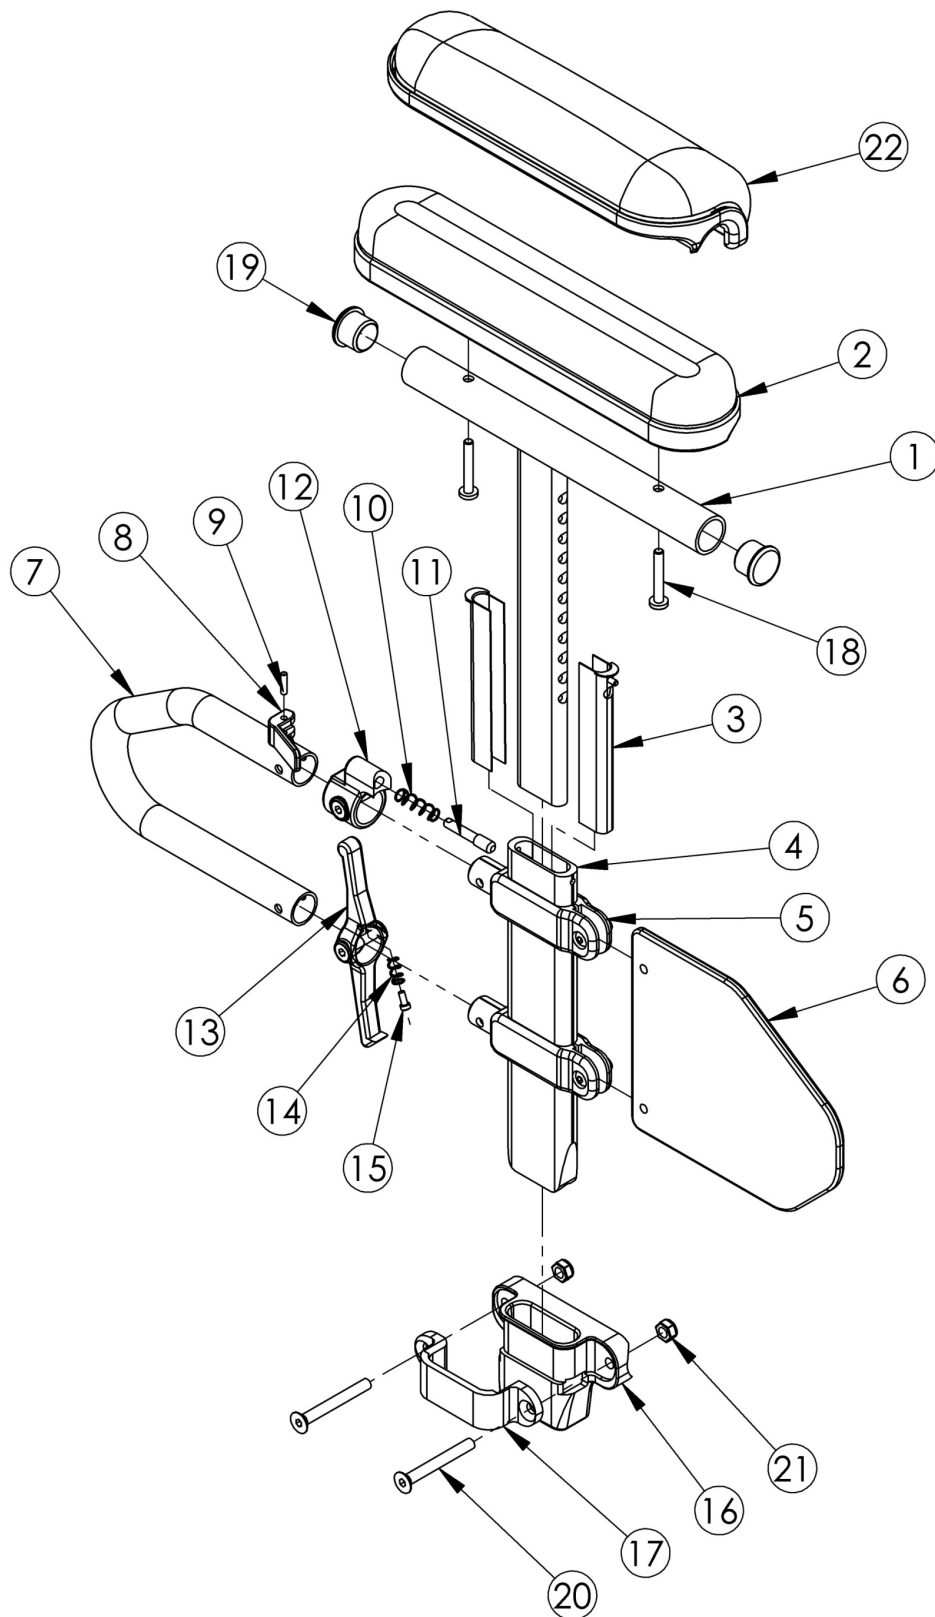

(Discontinued) Rigid Height Adjustable T-Arm