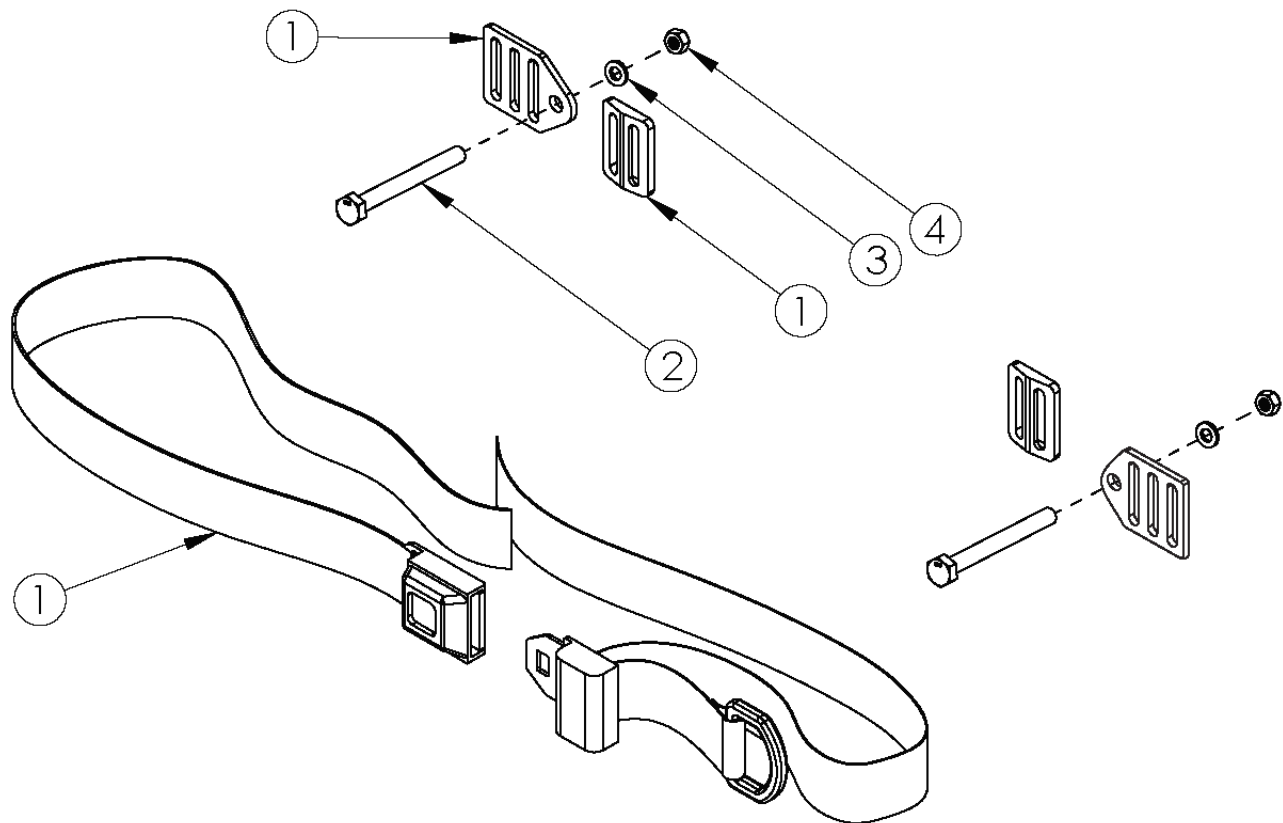

1" Auto Buckle Pelvic Positioning Belt

Item Number	Part Number	Description	Quantity	Retail
1, 2a, 3, 4	111381	Belt Pelvic Positioning 1" Auto Buckle 51", Catalyst/Spark	1	\$80.00
1, 2b, 3, 4	111382	Belt Pelvic Positioning 1" Auto Buckle 51", Focus	1	\$80.00
1, 2c, 3, 4	111383	Belt Pelvic Positioning 1" Auto Buckle 51", Tsunami/Rogue	1	\$80.00
1, 2d, 3, 4	111384	Belt Pelvic Positioning 1" Auto Buckle 51", Clik/Ethos	1	\$80.00
1, 2e, 3, 4	111385	Belt Pelvic Positioning 1" Auto Buckle 51", Flip/Liberty	1	\$80.00
1	100614	Belt Pelvic Positioning 1" Auto Buckle 51"	1	\$80.00
2a	100681	M6 x 40 CLS8.8 DIN931 HHCS ZC <i>Used on Catalyst and Spark</i>	2	\$1.58
2b	101125	M6 x 55 BTN SHCS BLKZC <i>Used on Focus</i>	2	\$2.10
2c	101781	M6 x 50mm Partial Thread BHCS Blk ZC <i>Used on Tsunami, Rogue and Rogue XP</i>	2	\$1.58

Item Number	Part Number	Description	Quantity	Retail
2d	100670	M6 x 45 BTN SHCS BLK ZC <i>Used on Clik and Ethos</i>	2	\$1.58
2e	101811	M6 x 35 BHCS Blk Zn <i>Used on Flip and Liberty</i>	2	\$1.05
3	100746	M6 Flat Washer Blk Zn	2	\$1.58
4	100658	M6 Nylock Nut Blk Zn	2	\$1.05