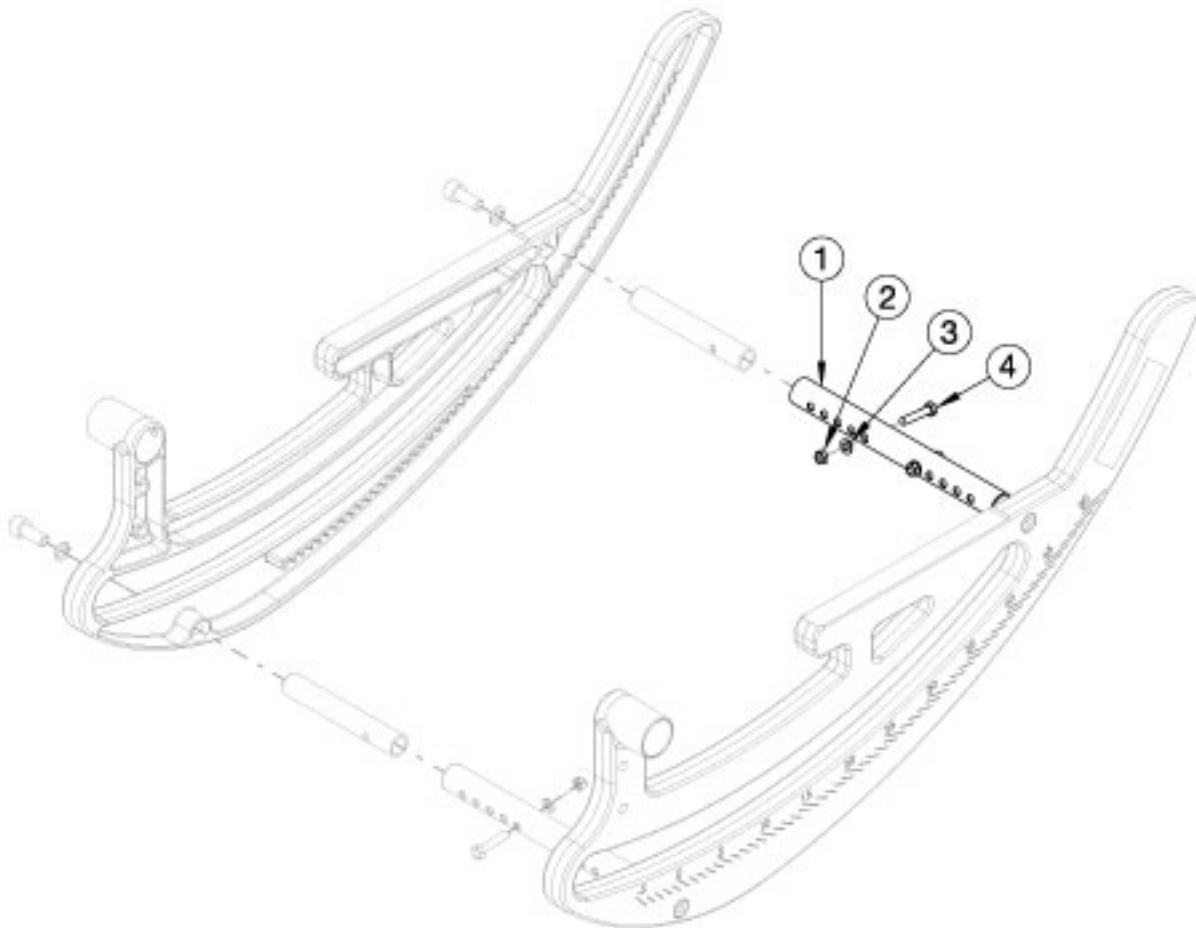

# Focus CR Rotary Frame - Growth

Has your width changed? Will your current rotary growth strut work? If not, please select accordingly.

Item Number	Part Number	Description	Quantity
1a	001030	Growth Strut Rotary Short TILT <i>Accommodates 14" - 18" Widths</i>	2
1b	001031	Growth Strut Rotary Medium TILT <i>Accommodates 16" - 20" Widths</i>	2
1c	001032	Growth Strut Rotary Long TILT <i>Accommodates 18" - 22" Widths</i>	2
1d	112004	Growth Strut Rotary X-Long TILT <i>Accommodates 20" - 24" Widths</i>	2
2	100657	M5 Nylock Nut Blk Zn	2
3	101856	Flat Washer, M5, Blk Zn	2
4	101821	M5 x 25 HHCS Blk Zn	2