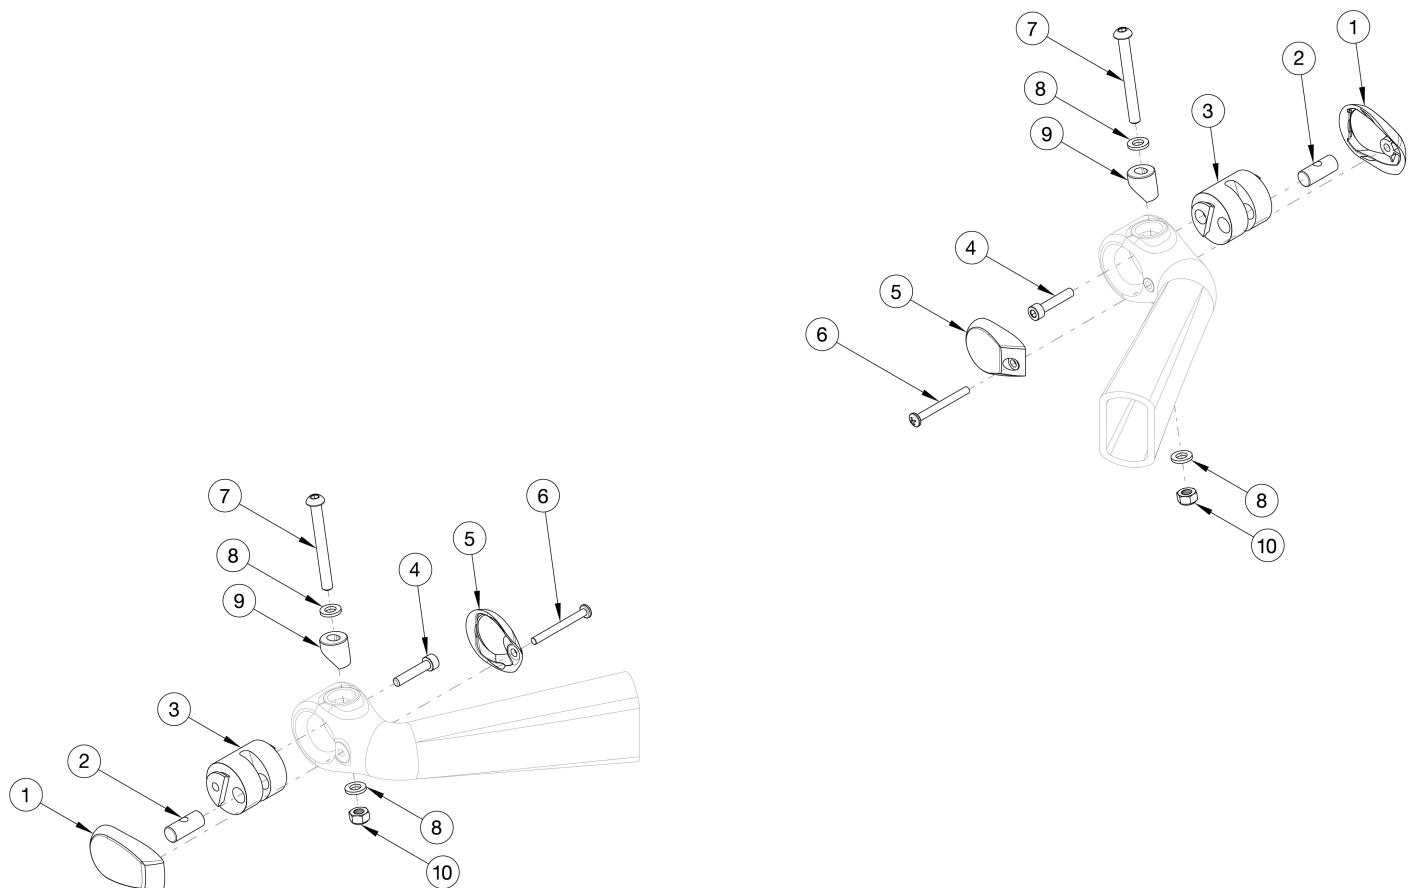

Rogue2 / Rogue XP Caster Mount

Used on Rogue XP chairs invoiced starting on 3/12/25

Item Number	Part Number	Description	Quantity
1, 2, 3a, 4-10	117593	Caster Wing Mechanism, Right, Rogue2 / Rogue XP	1
1, 2, 3b, 4-10	117594	Caster Wing Mechanism, Left, Rogue2 / Rogue XP	1
1, 2, 3a, 3b, 4-10	117595	Caster Wing Mechanism, Pair, Rogue2 / Rogue XP	1
1	115762	Caster Wing Cover - Outer	2
2	113987	Caster Lock Threaded Barrel	2
3a	114025	Caster Lock Barrel, Right	1
3b	114026	Caster Lock Barrel, Left	1
4	114044	Shcs, M5X0.8X25, Blk Oxide, Stainless Steel	2
5	113982	Caster Wing Cover - Inner	2

Item Number	Part Number	Description	Quantity
6	114024	Phms, M4X0.7 X 40, Phl, Black Ox, 18-8, Din 7985	2
7	113983	BHCS, M6 x1.0 x 55, Black Oxide, 18-8, Iso 7380	2
8	114043	Washer, Flat, M6, Blk Oxide, Stainless Steel	4
9	113985	Caster Lock Saddle	2
10	114023	Nut, Hex, M6X1.0, Nylok, Stainless Steel	2