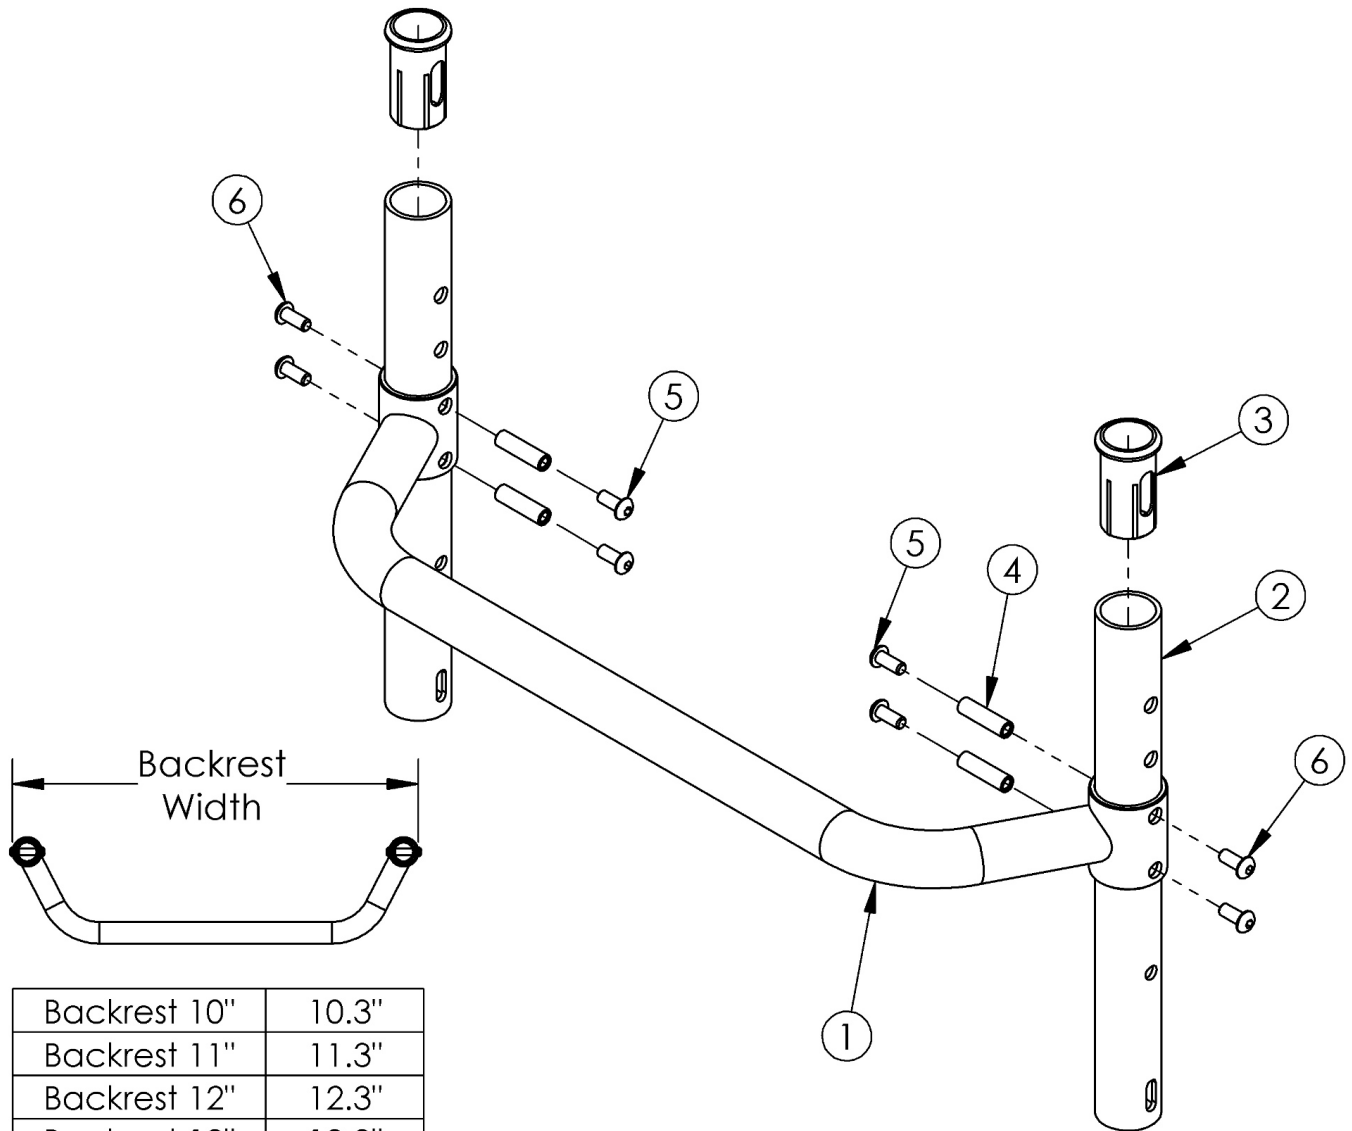

# (Discontinued) Rogue Adjustable Height Backrest with Adjustable Height Rigidizer Bar

Backrest 10"	10.3"
Backrest 11"	11.3"
Backrest 12"	12.3"
Backrest 13"	13.3"
Backrest 14"	14.3"
Backrest 15"	15.3"
Backrest 16"	16.3"
Backrest 17"	17.3"
Backrest 18"	18.3"
Backrest 19"	19.3"
Backrest 20"	20.3"
Backrest 21"	21.3"
Backrest 22"	22.3"

*This Rogue Adjustable Height Backrest with Adjustable Height Rigidizer Bar is discontinued and was used on serial numbers prior to RG0016612.*

<b>Item Number</b>	<b>Part Number</b>	<b>Description</b>	<b>Quantity</b>	<b>Retail</b>
1a	000527	Adjustable Height Rigidizer Bar 12"	1	\$82.67
1b	000528	Adjustable Height Rigidizer Bar 13"	1	\$82.67
1c	000185	Adjustable Height Rigidizer Bar 14"	1	\$82.67
1d	000186	Adjustable Height Rigidizer Bar 15"	1	\$82.67
1e	000187	Adjustable Height Rigidizer Bar 16"	1	\$82.67
1f	000188	Adjustable Height Rigidizer Bar 17"	1	\$82.67
1g	000189	Adjustable Height Rigidizer Bar 18"	1	\$82.67
1h	000190	Adjustable Height Rigidizer Bar 19"	1	\$82.67
1i	000191	Adjustable Height Rigidizer Bar 20"	1	\$82.67
2	000177	Rigid Backrest Tube, 9.25"	2	\$23.67
3	000034	Sleeve 3/4" x 1 1/2"	2	\$3.66
4	000073	M5 x 24 Threaded Barrel	4	\$3.78
5	100669	M5 x 10 BTN SHCS BLKZC w/Patch	4	\$1.58
6	103524	M5 x 10 BTN SHCS BLK ZN	4	\$0.53